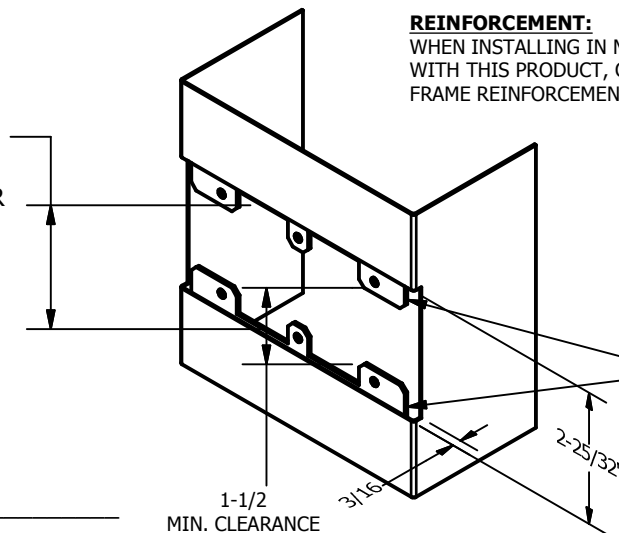

SP-CR928 CUSTOM 4590 TYPE DOUBLE LIPPED STRIKE AND RESCUE STOP

FOR 1-3/4" THICK CENTER HUNG DOOR, MORTISE LOCK, NO DEAD BOLT, 6" FRAME

**ABH DOOR STOP COVER DIMENSIONS
MAY NOT MATCH OTHER MANUFACTURERS**

REINFORCEMENT:

WHEN INSTALLING IN METAL FRAME, REINFORCEMENT IS **NEEDED** WITH THIS PRODUCT, CUSTOMER OR FRAME MANUFACTURER TO SUPPLY FRAME REINFORCEMENT WITH LATCH BOLT CLEARANCE

2-5/16
MIN. CLEARANCE
FOR DOOR STOP COVER
CENTERED

ORDER #: _____
 ORDER DATE: _____
 CUSTOMER: _____
 CUSTOMER PO#: _____
 MATERIAL: _____
 QUANTITY: _____

**CUT-OUT FOR
METAL JAMB**

NOTE:

1. HORIZONTAL CENTERLINE OF PLATE TO MATCH HORIZONTAL CENTERLINE OF CUTOUT.
2. SCREWS 8-32 X 3/8" UNDERCUT F.H.M.S.
3. R.H. DOOR SHOWN, L.H. OPPOSITE