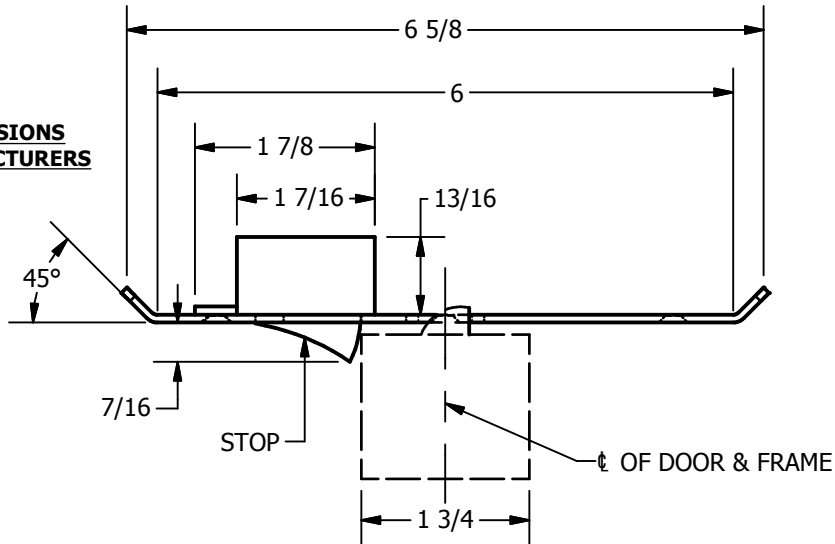

SP-CR928 CUSTOM 4590 TYPE DOUBLE LIPPED STRIKE AND RESCUE STOP

FOR 1-3/4" THICK CENTER HUNG DOOR, MORTISE LOCK, NO DEAD BOLT, 6" FRAME

**ABH DOOR STOP COVER DIMENSIONS
MAY NOT MATCH OTHER MANUFACTURERS**

REINFORCEMENT:

WHEN INSTALLING IN METAL FRAME, REINFORCEMENT IS **NEEDED** WITH THIS PRODUCT, CUSTOMER OR FRAME MANUFACTURER TO SUPPLY FRAME REINFORCEMENT WITH LATCH BOLT CLEARANCE

2-5/16
MIN. CLEARANCE
FOR DOOR STOP COVER
CENTERED

ORDER #: _____
 ORDER DATE: _____
 CUSTOMER: _____
 CUSTOMER PO#: _____
 MATERIAL: _____
 QUANTITY: _____

**CUT-OUT FOR
METAL JAMB**

NOTE:

1. HORIZONTAL CENTERLINE OF PLATE TO MATCH HORIZONTAL CENTERLINE OF CUTOUT.
2. SCREWS 8-32 X 3/8" UNDERCUT F.H.M.S.
3. R.H. DOOR SHOWN, L.H. OPPOSITE