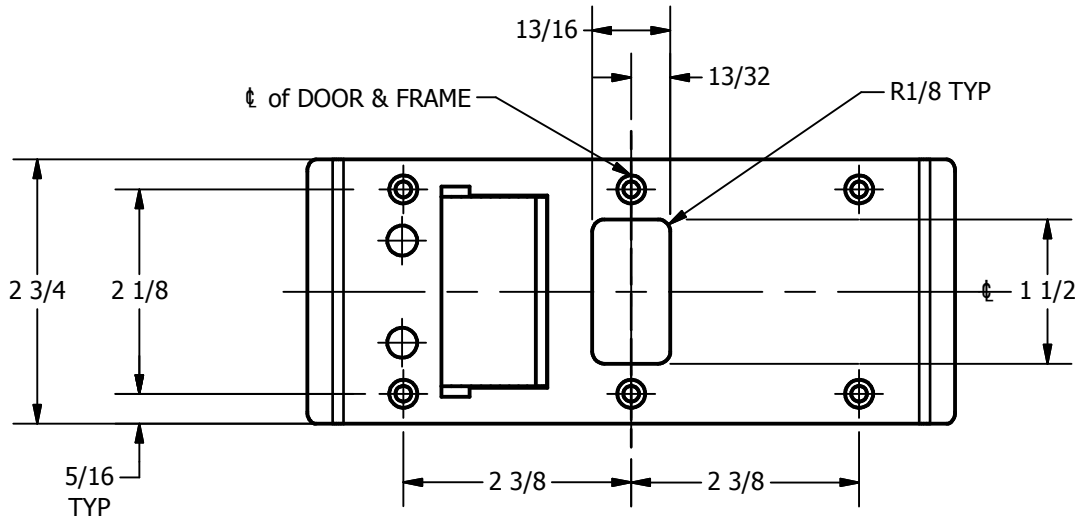

SP-CR928 CUSTOM 4590 TYPE DOUBLE LIPPED STRIKE AND RESCUE STOP

FOR 1-3/4" THICK CENTER HUNG DOOR, MORTISE LOCK, NO DEAD BOLT, 6" FRAME

**ABH DOOR STOP COVER DIMENSIONS
MAY NOT MATCH OTHER MANUFACTURERS**

REINFORCEMENT:

WHEN INSTALLING IN METAL FRAME, REINFORCEMENT IS **NEEDED** WITH THIS PRODUCT, CUSTOMER OR FRAME MANUFACTURER TO SUPPLY FRAME REINFORCEMENT WITH LATCH BOLT CLEARANCE

2-5/16
MIN. CLEARANCE
FOR DOOR STOP COVER
CENTERED

ORDER #: _____
 ORDER DATE: _____
 CUSTOMER: _____
 CUSTOMER PO#: _____
 MATERIAL: _____
 QUANTITY: _____

**CUT-OUT FOR
METAL JAMB**

NOTE:

1. HORIZONTAL CENTERLINE OF PLATE TO MATCH HORIZONTAL CENTERLINE OF CUTOUT.
2. SCREWS 8-32 X 3/8" UNDERCUT F.H.M.S.
3. R.H. DOOR SHOWN, L.H. OPPOSITE