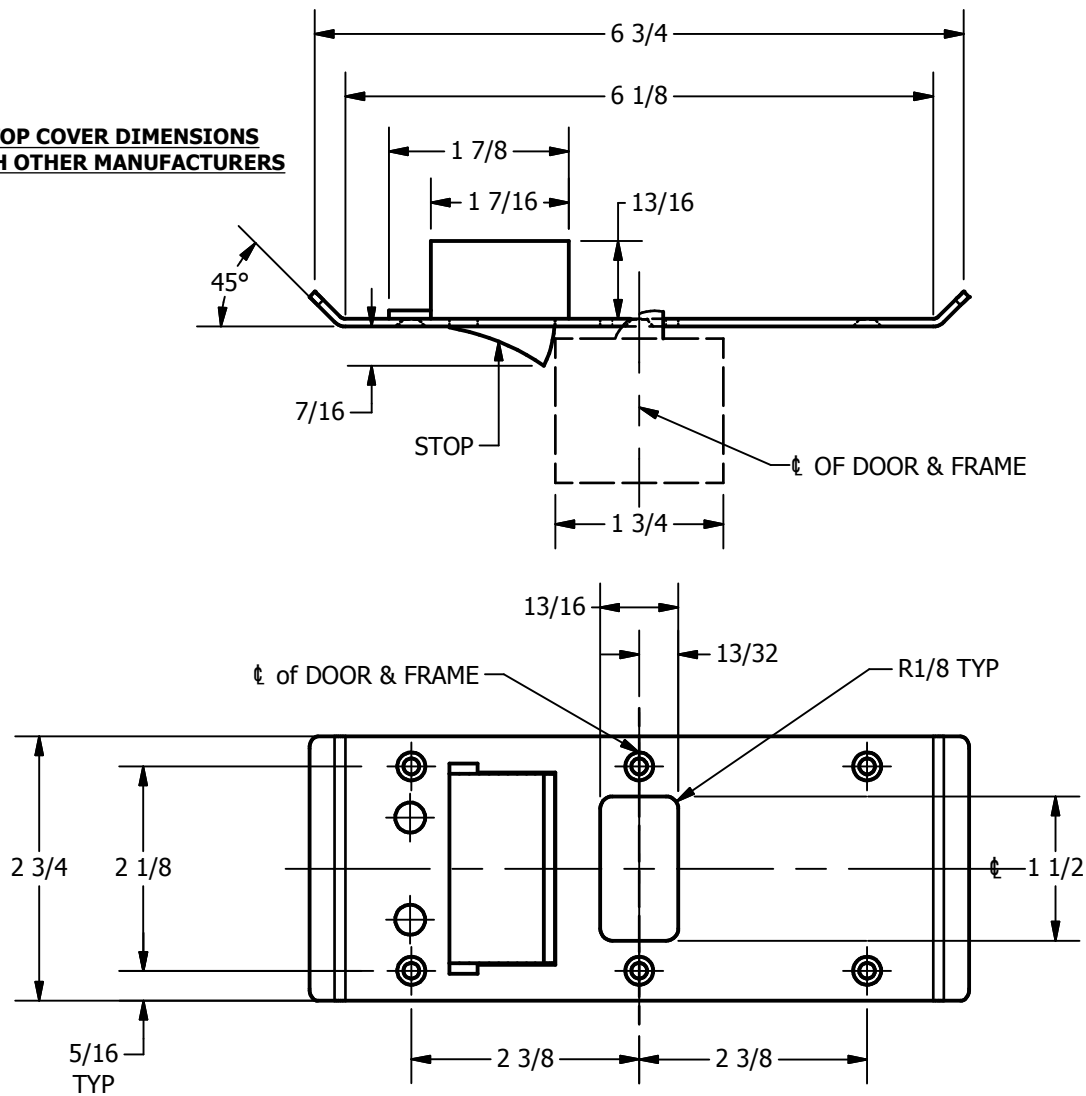

SP-CR929 CUSTOM 4590 TYPE DOUBLE LIPPED STRIKE AND RESCUE STOP

FOR 1-3/4" THICK CENTER HUNG DOOR, MORTISE LOCK, NO DEAD BOLT, 6-1/8" FRAME

**ABH DOOR STOP COVER DIMENSIONS
MAY NOT MATCH OTHER MANUFACTURERS**

REINFORCEMENT:
WHEN INSTALLING IN METAL FRAME, REINFORCEMENT IS **NEEDED**
WITH THIS PRODUCT, CUSTOMER OR FRAME MANUFACTURER TO SUPPLY
FRAME REINFORCEMENT WITH LATCH BOLT CLEARANCE

2-5/16
MIN. CLEARANCE
FOR DOOR STOP COVER
CENTERED

**CUT-OUT FOR
METAL JAMB**

NOTE:
1. HORIZONTAL CENTERLINE OF PLATE TO
MATCH HORIZONTAL CENTERLINE OF CUTOUT.
2. SCREWS 8-32 X 3/8" UNDERCUT F.H.M.S.
3. R.H. DOOR SHOWN, L.H. OPPOSITE

Architectural Builders Hardware Mfg., Inc.