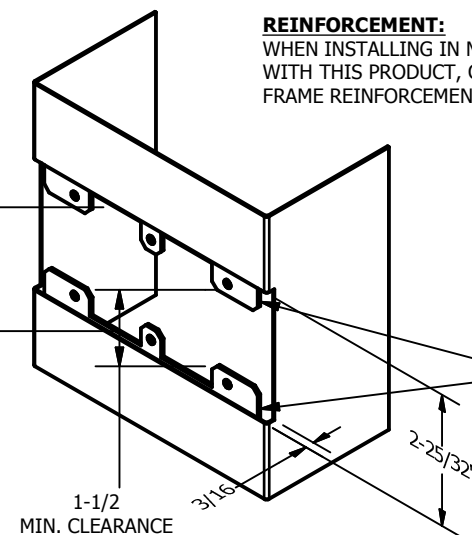

SP-CR929 CUSTOM 4590 TYPE DOUBLE LIPPED STRIKE AND RESCUE STOP

FOR 1-3/4" THICK CENTER HUNG DOOR, MORTISE LOCK, NO DEAD BOLT, 6-1/8" FRAME

**ABH DOOR STOP COVER DIMENSIONS
MAY NOT MATCH OTHER MANUFACTURERS**

REINFORCEMENT:
WHEN INSTALLING IN METAL FRAME, REINFORCEMENT IS **NEEDED**
WITH THIS PRODUCT, CUSTOMER OR FRAME MANUFACTURER TO SUPPLY
FRAME REINFORCEMENT WITH LATCH BOLT CLEARANCE

2-5/16
MIN. CLEARANCE
FOR DOOR STOP COVER
CENTERED

**CUT-OUT FOR
METAL JAMB**

NOTE:
1. HORIZONTAL CENTERLINE OF PLATE TO
MATCH HORIZONTAL CENTERLINE OF CUTOUT.
2. SCREWS 8-32 X 3/8" UNDERCUT F.H.M.S.
3. R.H. DOOR SHOWN, L.H. OPPOSITE

Architectural Builders Hardware Mfg., Inc.