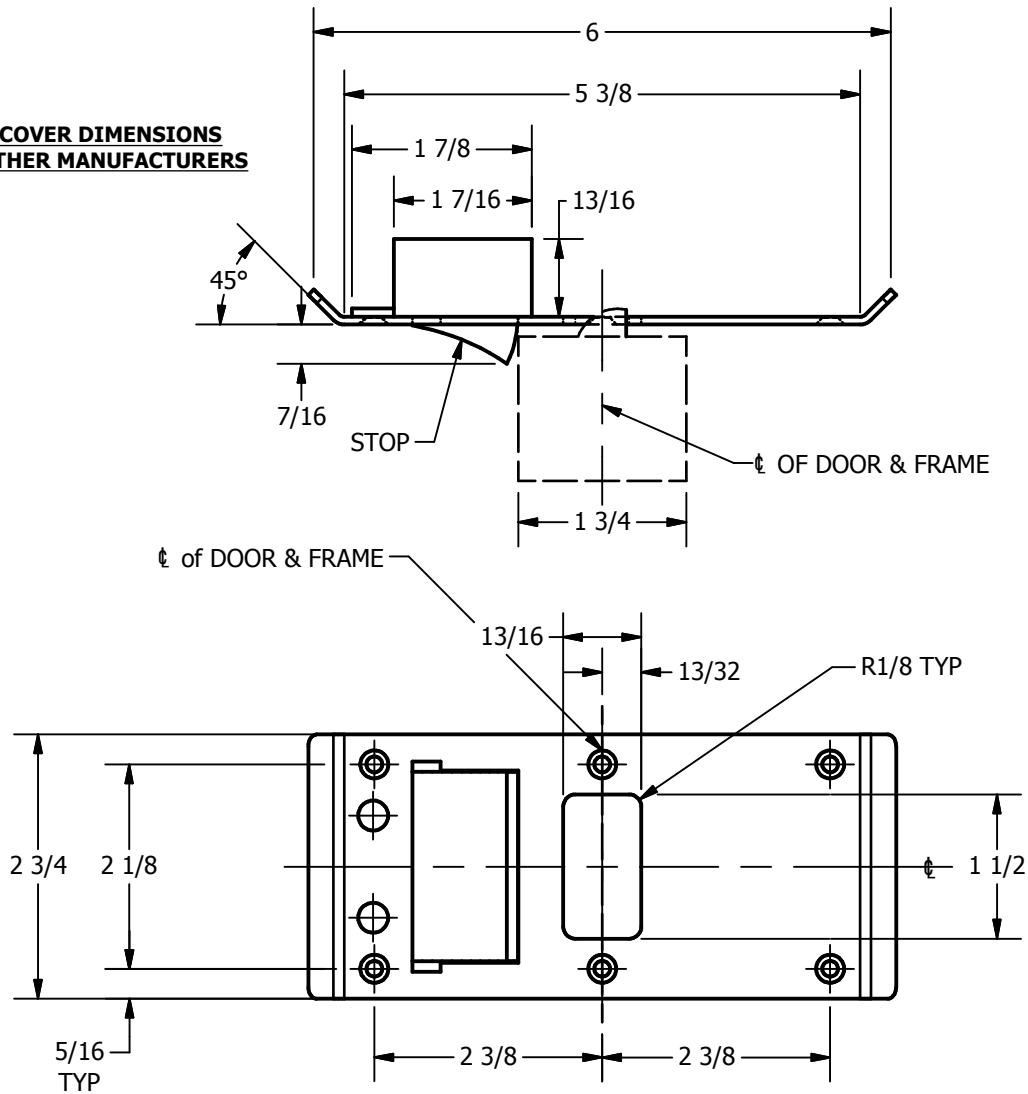

# SP-CR923 CUSTOM 4590 TYPE DOUBLE LIPPED STRIKE AND RESCUE STOP

FOR 1-3/4" THICK CENTER HUNG DOOR, MORTISE LOCK, NO DEAD BOLT, 5-3/8" FRAME

**ABH DOOR STOP COVER DIMENSIONS  
MAY NOT MATCH OTHER MANUFACTURERS**

**REINFORCEMENT:**

WHEN INSTALLING IN METAL FRAME, REINFORCEMENT IS **NEEDED** WITH THIS PRODUCT, CUSTOMER OR FRAME MANUFACTURER TO SUPPLY FRAME REINFORCEMENT WITH LATCH BOLT CLEARANCE

2-5/16  
MIN. CLEARANCE  
FOR DOOR STOP COVER  
CENTERED

1-1/2  
MIN. CLEARANCE  
FOR DOOR STRIKE  
CENTERED

**CUT-OUT FOR  
METAL JAMB**

**NOTE:**

1. HORIZONTAL CENTERLINE OF PLATE TO MATCH HORIZONTAL CENTERLINE OF CUTOUT.
2. SCREWS 8-32 X 3/8" UNDERCUT F.H.M.S.
3. R.H. DOOR SHOWN, L.H. OPPOSITE