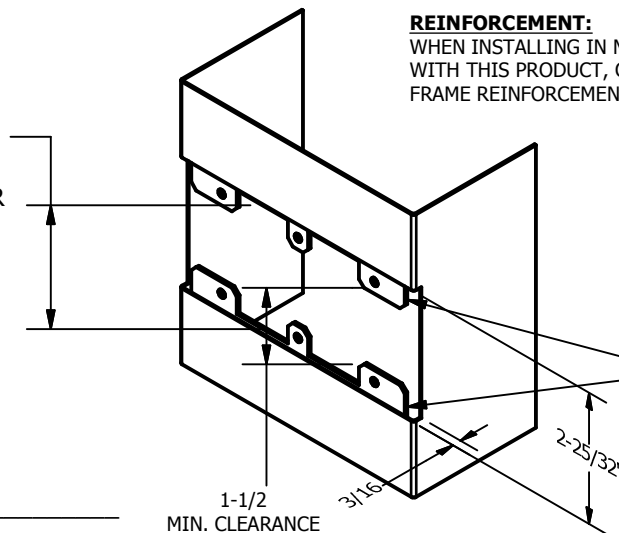

# SP-CR923 CUSTOM 4590 TYPE DOUBLE LIPPED STRIKE AND RESCUE STOP

FOR 1-3/4" THICK CENTER HUNG DOOR, MORTISE LOCK, NO DEAD BOLT, 5-3/8" FRAME

**ABH DOOR STOP COVER DIMENSIONS  
MAY NOT MATCH OTHER MANUFACTURERS**

**REINFORCEMENT:**

WHEN INSTALLING IN METAL FRAME, REINFORCEMENT IS **NEEDED** WITH THIS PRODUCT, CUSTOMER OR FRAME MANUFACTURER TO SUPPLY FRAME REINFORCEMENT WITH LATCH BOLT CLEARANCE

2-5/16  
MIN. CLEARANCE  
FOR DOOR STOP COVER  
CENTERED

1-1/2  
MIN. CLEARANCE  
FOR DOOR STRIKE  
CENTERED

**CUT-OUT FOR  
METAL JAMB**

**NOTE:**

1. HORIZONTAL CENTERLINE OF PLATE TO MATCH HORIZONTAL CENTERLINE OF CUTOUT.
2. SCREWS 8-32 X 3/8" UNDERCUT F.H.M.S.
3. R.H. DOOR SHOWN, L.H. OPPOSITE