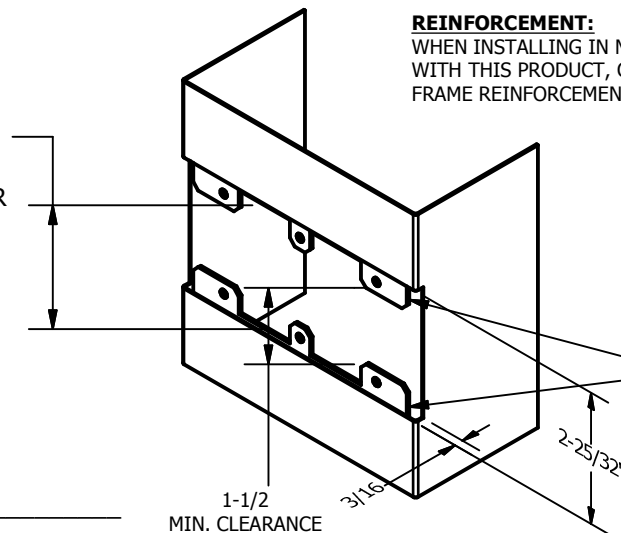

# SP-CR926 CUSTOM 4590 TYPE DOUBLE LIPPED STRIKE AND RESCUE STOP

FOR 1-3/4" THICK CENTER HUNG DOOR, MORTISE LOCK, NO DEAD BOLT, 5-3/4" FRAME

**ABH DOOR STOP COVER DIMENSIONS  
MAY NOT MATCH OTHER MANUFACTURERS**

**REINFORCEMENT:**

WHEN INSTALLING IN METAL FRAME, REINFORCEMENT IS **NEEDED** WITH THIS PRODUCT, CUSTOMER OR FRAME MANUFACTURER TO SUPPLY FRAME REINFORCEMENT WITH LATCH BOLT CLEARANCE

2-5/16  
MIN. CLEARANCE  
FOR DOOR STOP COVER  
CENTERED

**CUT-OUT FOR  
METAL JAMB**

**NOTE:**

1. HORIZONTAL CENTERLINE OF PLATE TO MATCH HORIZONTAL CENTERLINE OF CUTOUT.
2. SCREWS 8-32 X 3/8" UNDERCUT F.H.M.S.
3. R.H. DOOR SHOWN, L.H. OPPOSITE

**Architectural Builders Hardware Mfg., Inc.**