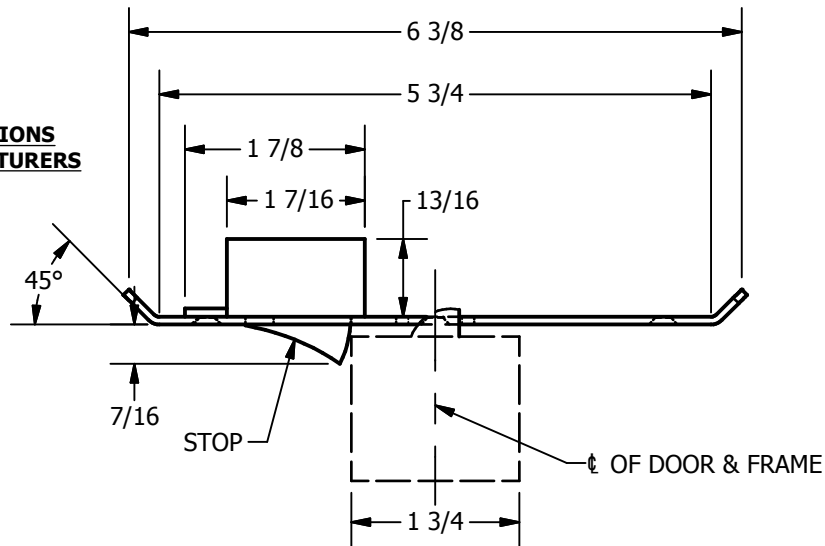

# SP-CR926 CUSTOM 4590 TYPE DOUBLE LIPPED STRIKE AND RESCUE STOP

FOR 1-3/4" THICK CENTER HUNG DOOR, MORTISE LOCK, NO DEAD BOLT, 5-3/4" FRAME

**ABH DOOR STOP COVER DIMENSIONS  
MAY NOT MATCH OTHER MANUFACTURERS**

**REINFORCEMENT:**

WHEN INSTALLING IN METAL FRAME, REINFORCEMENT IS **NEEDED** WITH THIS PRODUCT, CUSTOMER OR FRAME MANUFACTURER TO SUPPLY FRAME REINFORCEMENT WITH LATCH BOLT CLEARANCE

2-5/16  
MIN. CLEARANCE  
FOR DOOR STOP COVER  
CENTERED

**CUT-OUT FOR  
METAL JAMB**

**NOTE:**

1. HORIZONTAL CENTERLINE OF PLATE TO MATCH HORIZONTAL CENTERLINE OF CUTOUT.
2. SCREWS 8-32 X 3/8" UNDERCUT F.H.M.S.
3. R.H. DOOR SHOWN, L.H. OPPOSITE

**Architectural Builders Hardware Mfg., Inc.**