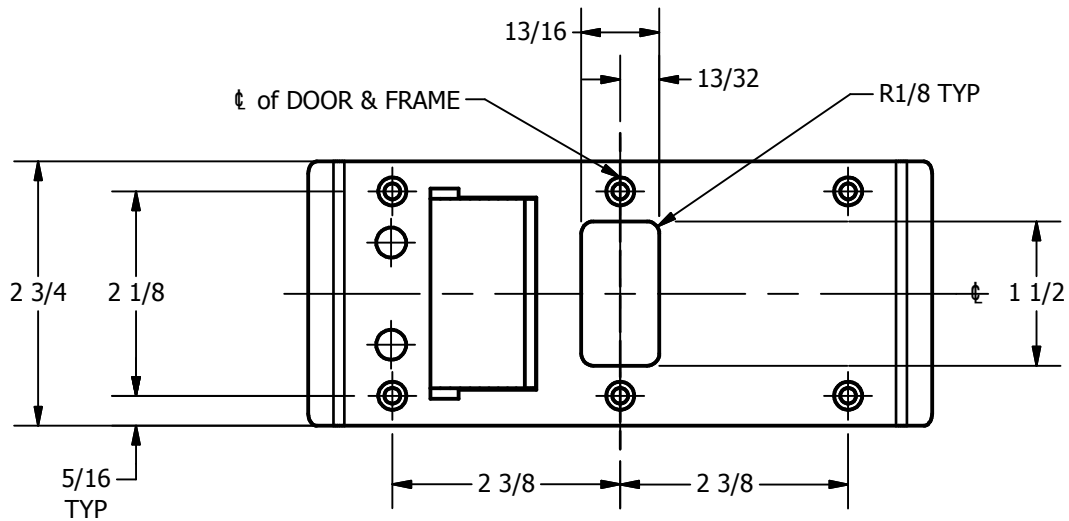

# SP-CR926 CUSTOM 4590 TYPE DOUBLE LIPPED STRIKE AND RESCUE STOP

FOR 1-3/4" THICK CENTER HUNG DOOR, MORTISE LOCK, NO DEAD BOLT, 5-3/4" FRAME

**ABH DOOR STOP COVER DIMENSIONS  
MAY NOT MATCH OTHER MANUFACTURERS**

**REINFORCEMENT:**

WHEN INSTALLING IN METAL FRAME, REINFORCEMENT IS **NEEDED** WITH THIS PRODUCT, CUSTOMER OR FRAME MANUFACTURER TO SUPPLY FRAME REINFORCEMENT WITH LATCH BOLT CLEARANCE

2-5/16  
MIN. CLEARANCE  
FOR DOOR STOP COVER  
CENTERED

**CUT-OUT FOR  
METAL JAMB**

**NOTE:**

1. HORIZONTAL CENTERLINE OF PLATE TO MATCH HORIZONTAL CENTERLINE OF CUTOUT.
2. SCREWS 8-32 X 3/8" UNDERCUT F.H.M.S.
3. R.H. DOOR SHOWN, L.H. OPPOSITE

**Architectural Builders Hardware Mfg., Inc.**