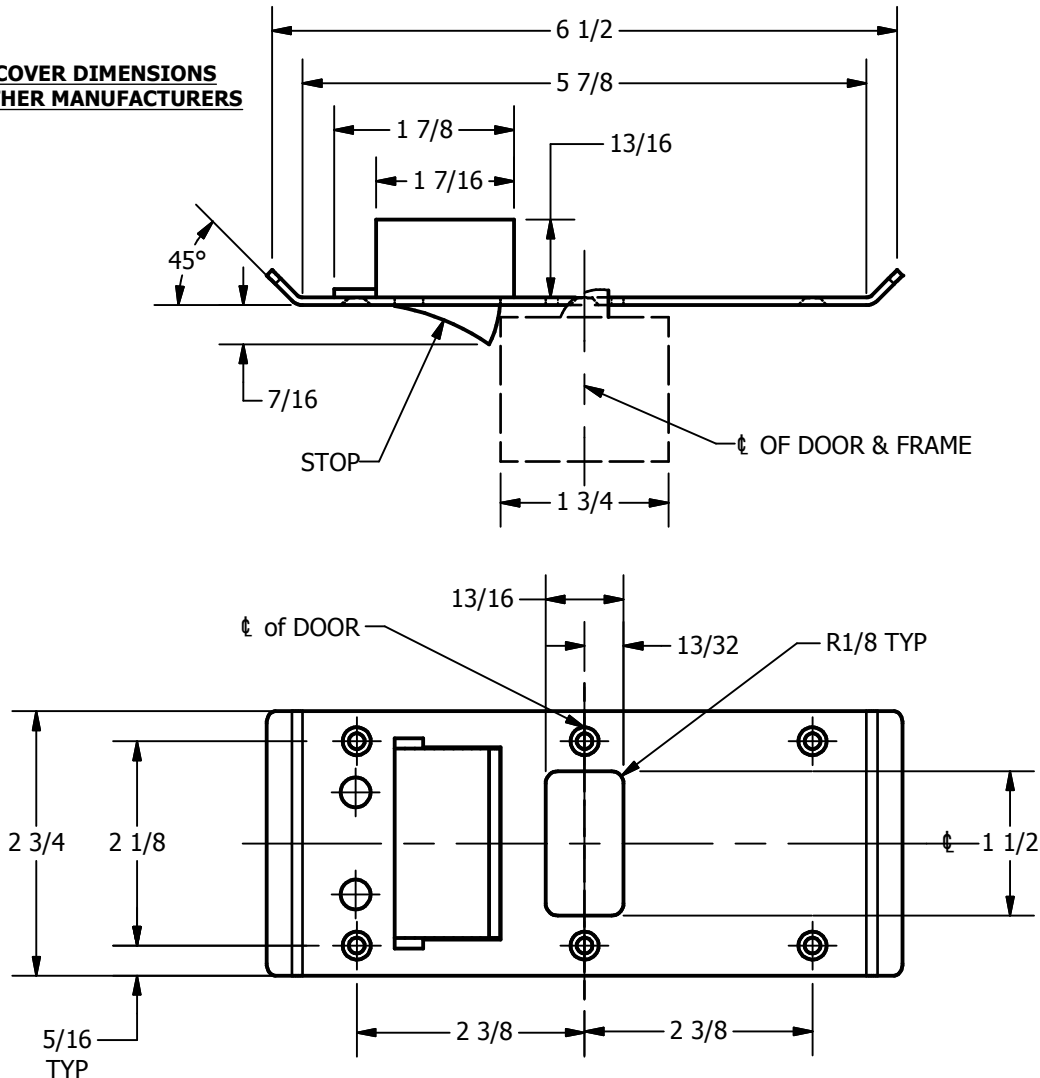

SP-CR927 CUSTOM 4590 TYPE DOUBLE LIPPED STRIKE AND RESCUE STOP

FOR 1-3/4" THICK CENTER HUNG DOOR, MORTISE LOCK, NO DEAD BOLT, 5-7/8" FRAME

**ABH DOOR STOP COVER DIMENSIONS
MAY NOT MATCH OTHER MANUFACTURERS**

2-5/16
MIN. CLEARANCE
FOR DOOR STOP COVER
CENTERED

REINFORCEMENT:

WHEN INSTALLING IN METAL FRAME, REINFORCEMENT IS **NEEDED** WITH THIS PRODUCT, CUSTOMER OR FRAME MANUFACTURER TO SUPPLY FRAME REINFORCEMENT WITH LATCH BOLT CLEARANCE

(2) REINFORCEMENT PLATES
SUPPLIED BY DOOR FRAME
MANUFACTURER

NOTE:

1. HORIZONTAL CENTERLINE OF PLATE TO MATCH HORIZONTAL CENTERLINE OF CUTOUT.
2. SCREWS 8-32 X 3/8" UNDERCUT F.H.M.S.
3. R.H. DOOR SHOWN, L.H. OPPOSITE