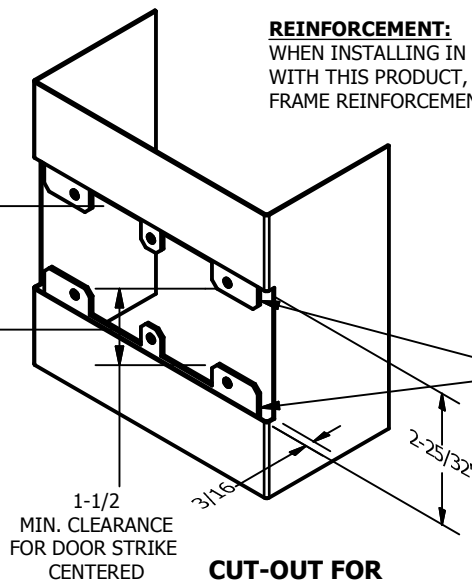

SP-CR927 CUSTOM 4590 TYPE DOUBLE LIPPED STRIKE AND RESCUE STOP

FOR 1-3/4" THICK CENTER HUNG DOOR, MORTISE LOCK, NO DEAD BOLT, 5-7/8" FRAME

**ABH DOOR STOP COVER DIMENSIONS
MAY NOT MATCH OTHER MANUFACTURERS**

2-5/16
MIN. CLEARANCE
FOR DOOR STOP COVER
CENTERED

REINFORCEMENT:

WHEN INSTALLING IN METAL FRAME, REINFORCEMENT IS **NEEDED** WITH THIS PRODUCT, CUSTOMER OR FRAME MANUFACTURER TO SUPPLY FRAME REINFORCEMENT WITH LATCH BOLT CLEARANCE

(2) REINFORCEMENT PLATES
SUPPLIED BY DOOR FRAME
MANUFACTURER

NOTE:

1. HORIZONTAL CENTERLINE OF PLATE TO MATCH HORIZONTAL CENTERLINE OF CUTOUT.
2. SCREWS 8-32 X 3/8" UNDERCUT F.H.M.S.
3. R.H. DOOR SHOWN, L.H. OPPOSITE