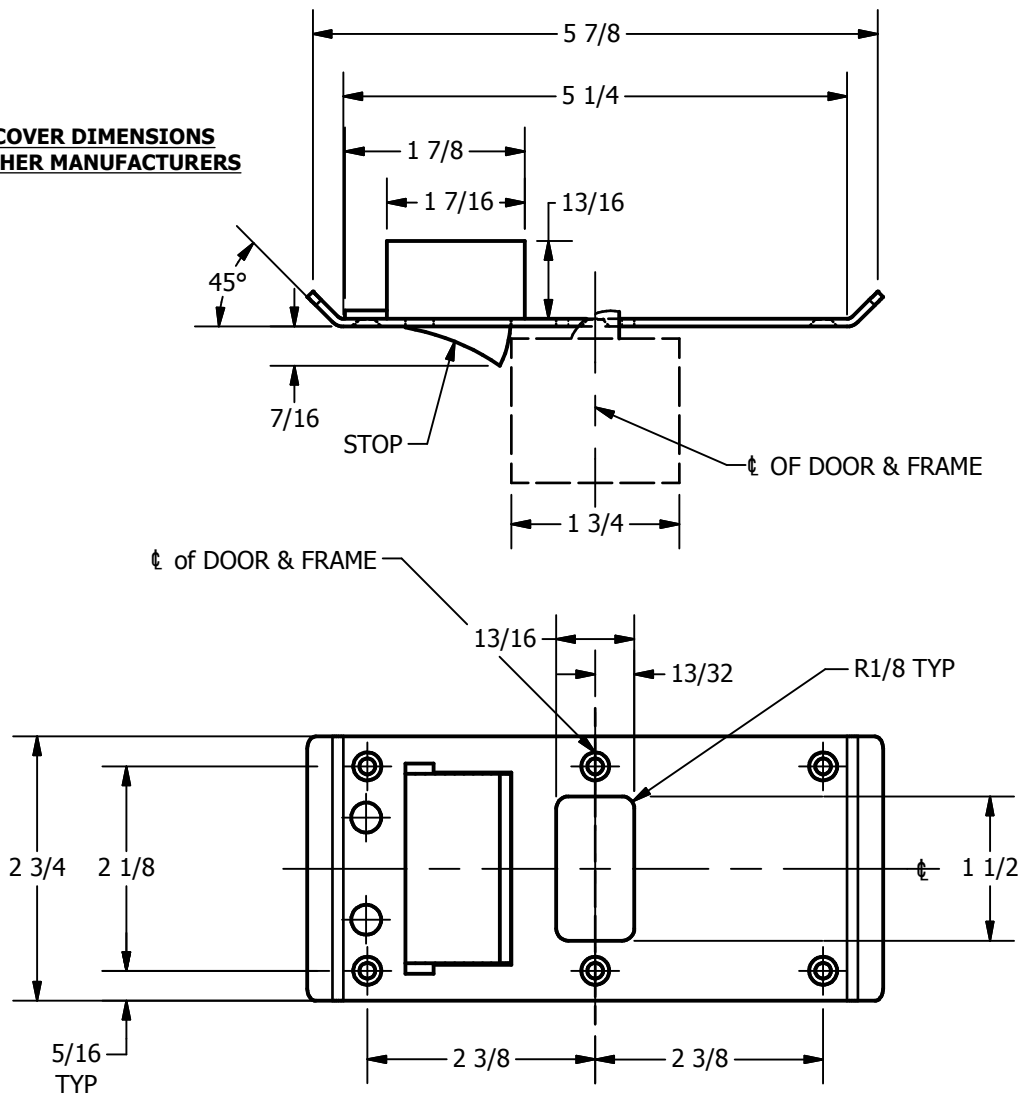

SP-CR922 CUSTOM 4590 TYPE DOUBLE LIPPED STRIKE AND RESCUE STOP

FOR 1-3/4" THICK CENTER HUNG DOOR, MORTISE LOCK, NO DEAD BOLT, 5-1/4" FRAME

**ABH DOOR STOP COVER DIMENSIONS
MAY NOT MATCH OTHER MANUFACTURERS**

REINFORCEMENT:

WHEN INSTALLING IN METAL FRAME, REINFORCEMENT IS **NEEDED** WITH THIS PRODUCT, CUSTOMER OR FRAME MANUFACTURER TO SUPPLY FRAME REINFORCEMENT WITH LATCH BOLT CLEARANCE

2-5/16
MIN. CLEARANCE
FOR DOOR STOP COVER
CENTERED

**CUT-OUT FOR
METAL JAMB**

NOTE:

1. HORIZONTAL CENTERLINE OF PLATE TO MATCH HORIZONTAL CENTERLINE OF CUTOUT.
2. SCREWS 8-32 X 3/8" UNDERCUT F.H.M.S.
3. R.H. DOOR SHOWN, L.H. OPPOSITE

Architectural Builders Hardware Mfg., Inc.