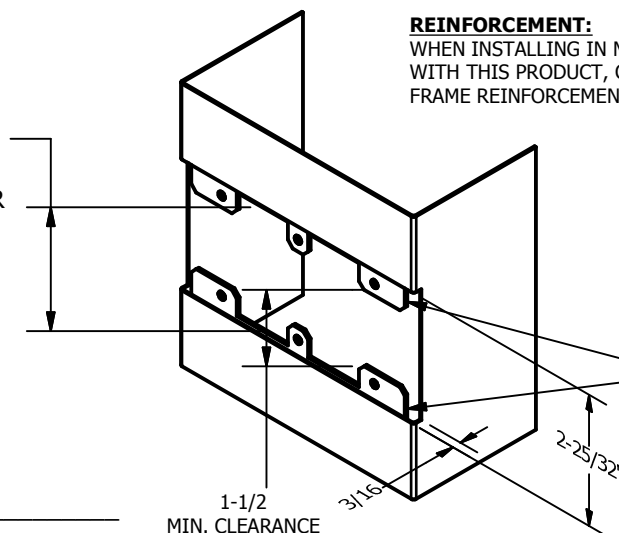

SP-CR922 CUSTOM 4590 TYPE DOUBLE LIPPED STRIKE AND RESCUE STOP

FOR 1-3/4" THICK CENTER HUNG DOOR, MORTISE LOCK, NO DEAD BOLT, 5-1/4" FRAME

**ABH DOOR STOP COVER DIMENSIONS
MAY NOT MATCH OTHER MANUFACTURERS**

REINFORCEMENT:

WHEN INSTALLING IN METAL FRAME, REINFORCEMENT IS **NEEDED** WITH THIS PRODUCT, CUSTOMER OR FRAME MANUFACTURER TO SUPPLY FRAME REINFORCEMENT WITH LATCH BOLT CLEARANCE

2-5/16
MIN. CLEARANCE
FOR DOOR STOP COVER
CENTERED

**CUT-OUT FOR
METAL JAMB**

NOTE:

1. HORIZONTAL CENTERLINE OF PLATE TO MATCH HORIZONTAL CENTERLINE OF CUTOUT.
2. SCREWS 8-32 X 3/8" UNDERCUT F.H.M.S.
3. R.H. DOOR SHOWN, L.H. OPPOSITE

Architectural Builders Hardware Mfg., Inc.