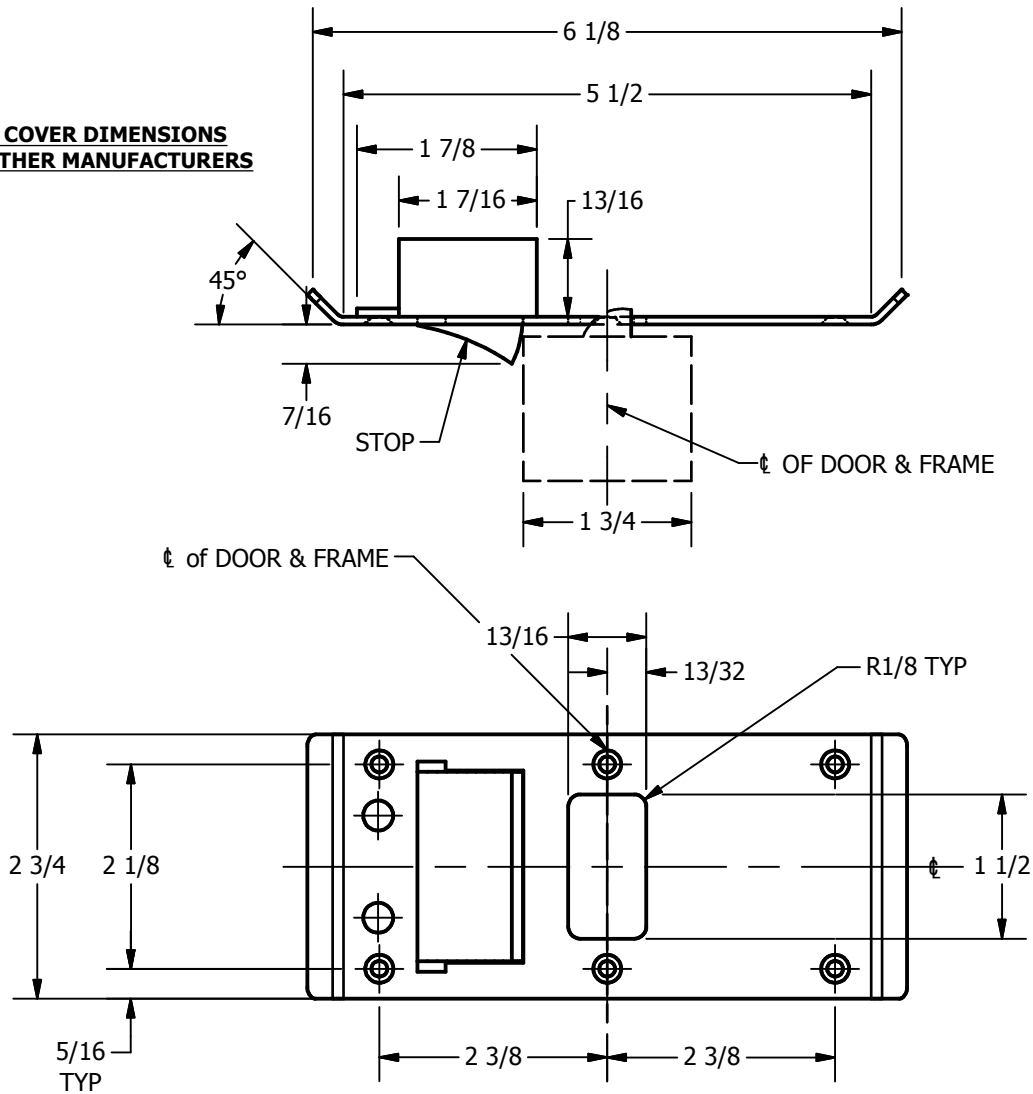

SP-CR924 CUSTOM 4590 TYPE DOUBLE LIPPED STRIKE AND RESCUE STOP

FOR 1-3/4" THICK CENTER HUNG DOOR, MORTISE LOCK, NO DEAD BOLT, 5-1/2" FRAME

**ABH DOOR STOP COVER DIMENSIONS
MAY NOT MATCH OTHER MANUFACTURERS**

REINFORCEMENT:

WHEN INSTALLING IN METAL FRAME, REINFORCEMENT IS **NEEDED** WITH THIS PRODUCT, CUSTOMER OR FRAME MANUFACTURER TO SUPPLY FRAME REINFORCEMENT WITH LATCH BOLT CLEARANCE

2-5/16
MIN. CLEARANCE
FOR DOOR STOP COVER
CENTERED

1-1/2
MIN. CLEARANCE
FOR DOOR STRIKE
CENTERED

**CUT-OUT FOR
METAL JAMB**

(2) REINFORCEMENT PLATES
SUPPLIED BY DOOR FRAME
MANUFACTURER

NOTE:

1. HORIZONTAL CENTERLINE OF PLATE TO MATCH HORIZONTAL CENTERLINE OF CUTOUT.
2. SCREWS 8-32 X 3/8" UNDERCUT F.H.M.S.
3. R.H. DOOR SHOWN, L.H. OPPOSITE