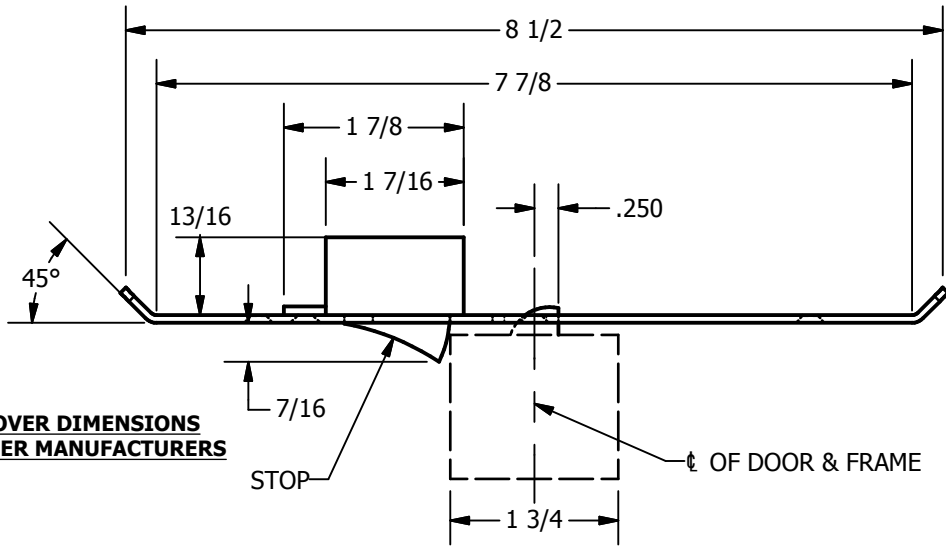

SP-CR887 CUSTOM 4590 TYPE DOUBLE LIPPED STRIKE AND RESCUE STOP

FOR 1-3/4" DOOR, CENTER HUNG DOOR, CYLINDRICAL LATCH, 7-7/8" FRAME

**ABH DOOR STOP COVER DIMENSIONS
MAY NOT MATCH OTHER MANUFACTURERS**

REINFORCEMENT:

WHEN INSTALLING IN METAL FRAME, REINFORCEMENT IS **NEEDED** WITH THIS PRODUCT, CUSTOMER OR FRAME MANUFACTURER TO SUPPLY FRAME REINFORCEMENT WITH LATCH BOLT CLEARANCE

2-5/16
MIN. CLEARANCE
FOR DOOR STOP COVER
CENTERED

(2) REINFORCEMENT PLATES
SUPPLIED BY DOOR FRAME
MANUFACTURER

NOTE:

1. HORIZONTAL CENTERLINE OF PLATE TO MATCH HORIZONTAL CENTERLINE OF CUTOUT.
2. SCREWS 8-32 X 3/8" UNDERCUT F.H.M.S.
3. R.H. DOOR SHOWN, L.H. OPPOSITE