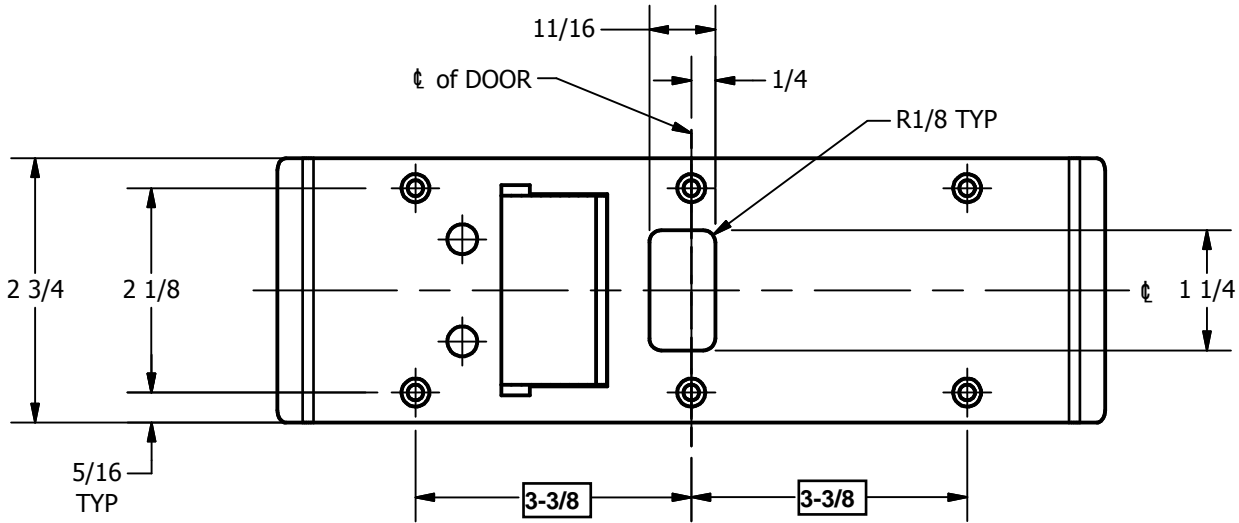

SP-CR887 CUSTOM 4590 TYPE DOUBLE LIPPED STRIKE AND RESCUE STOP

FOR 1-3/4" DOOR, CENTER HUNG DOOR, CYLINDRICAL LATCH, 7-7/8" FRAME

**ABH DOOR STOP COVER DIMENSIONS
MAY NOT MATCH OTHER MANUFACTURERS**

REINFORCEMENT:

WHEN INSTALLING IN METAL FRAME, REINFORCEMENT IS **NEEDED** WITH THIS PRODUCT, CUSTOMER OR FRAME MANUFACTURER TO SUPPLY FRAME REINFORCEMENT WITH LATCH BOLT CLEARANCE

2-5/16
MIN. CLEARANCE
FOR DOOR STOP COVER
CENTERED

(2) REINFORCEMENT PLATES
SUPPLIED BY DOOR FRAME
MANUFACTURER

NOTE:

1. HORIZONTAL CENTERLINE OF PLATE TO MATCH HORIZONTAL CENTERLINE OF CUTOUT.
2. SCREWS 8-32 X 3/8" UNDERCUT F.H.M.S.
3. R.H. DOOR SHOWN, L.H. OPPOSITE