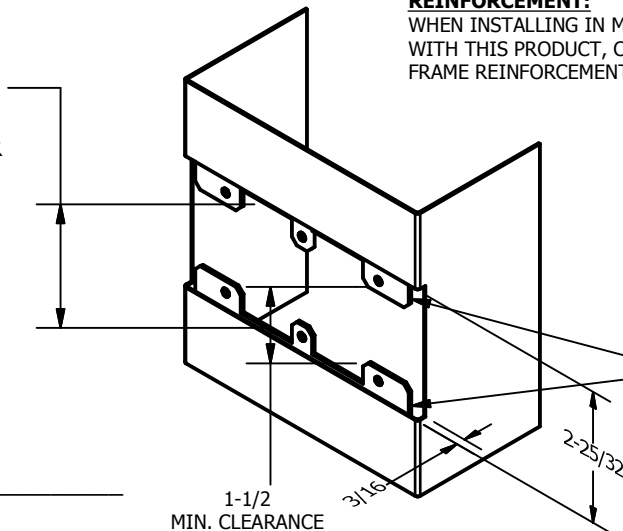

SP-CR887 CUSTOM 4590 TYPE DOUBLE LIPPED STRIKE AND RESCUE STOP

FOR 1-3/4" DOOR, CENTER HUNG DOOR, CYLINDRICAL LATCH, 7-7/8" FRAME

**ABH DOOR STOP COVER DIMENSIONS
MAY NOT MATCH OTHER MANUFACTURERS**

REINFORCEMENT:

WHEN INSTALLING IN METAL FRAME, REINFORCEMENT IS **NEEDED** WITH THIS PRODUCT, CUSTOMER OR FRAME MANUFACTURER TO SUPPLY FRAME REINFORCEMENT WITH LATCH BOLT CLEARANCE

2-5/16
MIN. CLEARANCE
FOR DOOR STOP COVER
CENTERED

(2) REINFORCEMENT PLATES
SUPPLIED BY DOOR FRAME
MANUFACTURER

NOTE:

1. HORIZONTAL CENTERLINE OF PLATE TO MATCH HORIZONTAL CENTERLINE OF CUTOUT.
2. SCREWS 8-32 X 3/8" UNDERCUT F.H.M.S.
3. R.H. DOOR SHOWN, L.H. OPPOSITE