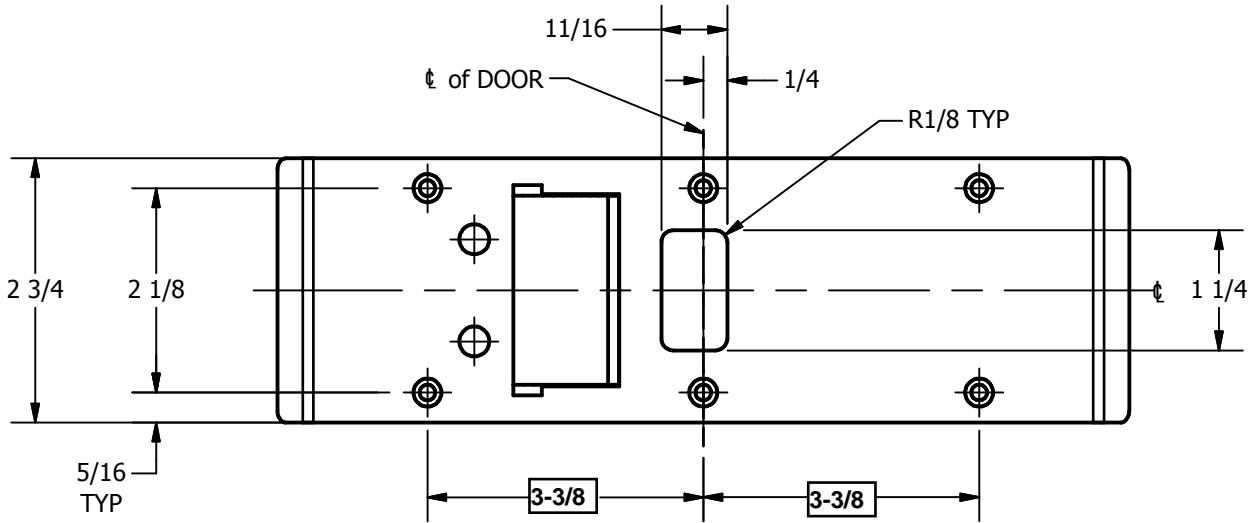

SP-CR889 CUSTOM 4590 TYPE DOUBLE LIPPED STRIKE AND RESCUE STOP

FOR 1-3/4" DOOR, CENTER HUNG DOOR, CYLINDRICAL LATCH, 8-1/8" FRAME

**ABH DOOR STOP COVER DIMENSIONS
MAY NOT MATCH OTHER MANUFACTURERS**

REINFORCEMENT:

WHEN INSTALLING IN METAL FRAME, REINFORCEMENT IS **NEEDED** WITH THIS PRODUCT, CUSTOMER OR FRAME MANUFACTURER TO SUPPLY FRAME REINFORCEMENT WITH LATCH BOLT CLEARANCE

2-5/16
MIN. CLEARANCE
FOR DOOR STOP COVER
CENTERED

(2) REINFORCEMENT PLATES
SUPPLIED BY DOOR FRAME
MANUFACTURER

NOTE:

1. HORIZONTAL CENTERLINE OF PLATE TO MATCH HORIZONTAL CENTERLINE OF CUTOUT.
2. SCREWS 8-32 X 3/8" UNDERCUT F.H.M.S.
3. R.H. DOOR SHOWN, L.H. OPPOSITE