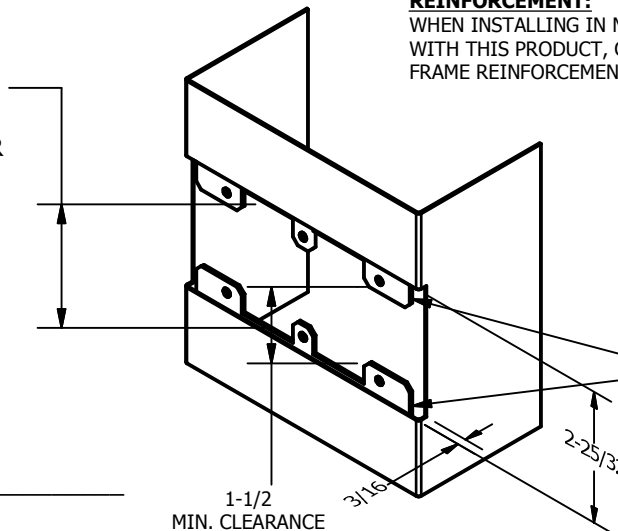

SP-CR889 CUSTOM 4590 TYPE DOUBLE LIPPED STRIKE AND RESCUE STOP

FOR 1-3/4" DOOR, CENTER HUNG DOOR, CYLINDRICAL LATCH, 8-1/8" FRAME

**ABH DOOR STOP COVER DIMENSIONS
MAY NOT MATCH OTHER MANUFACTURERS**

REINFORCEMENT:

WHEN INSTALLING IN METAL FRAME, REINFORCEMENT IS **NEEDED** WITH THIS PRODUCT, CUSTOMER OR FRAME MANUFACTURER TO SUPPLY FRAME REINFORCEMENT WITH LATCH BOLT CLEARANCE

2-5/16
MIN. CLEARANCE
FOR DOOR STOP COVER
CENTERED

(2) REINFORCEMENT PLATES
SUPPLIED BY DOOR FRAME
MANUFACTURER

NOTE:

1. HORIZONTAL CENTERLINE OF PLATE TO MATCH HORIZONTAL CENTERLINE OF CUTOUT.
2. SCREWS 8-32 X 3/8" UNDERCUT F.H.M.S.
3. R.H. DOOR SHOWN, L.H. OPPOSITE