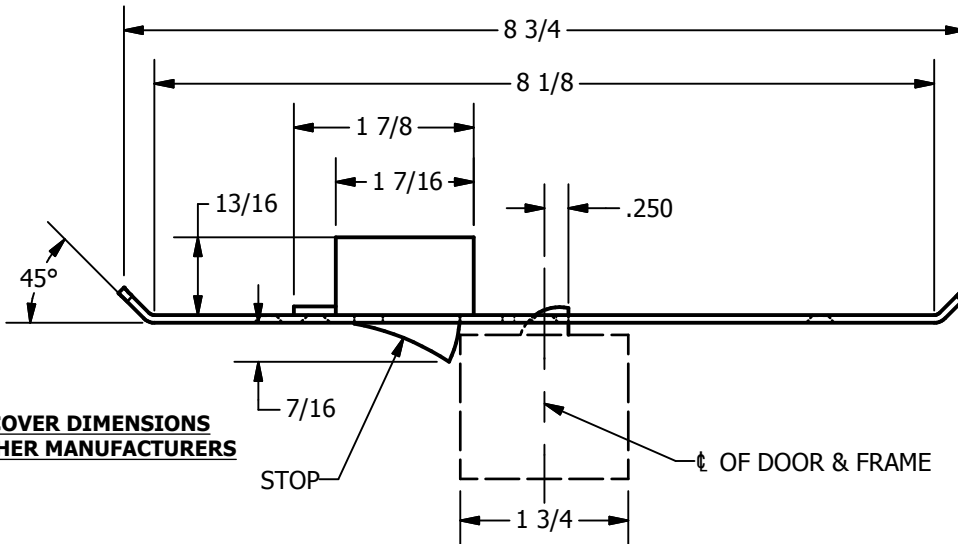

SP-CR889 CUSTOM 4590 TYPE DOUBLE LIPPED STRIKE AND RESCUE STOP

FOR 1-3/4" DOOR, CENTER HUNG DOOR, CYLINDRICAL LATCH, 8-1/8" FRAME

**ABH DOOR STOP COVER DIMENSIONS
MAY NOT MATCH OTHER MANUFACTURERS**

REINFORCEMENT:

WHEN INSTALLING IN METAL FRAME, REINFORCEMENT IS **NEEDED** WITH THIS PRODUCT, CUSTOMER OR FRAME MANUFACTURER TO SUPPLY FRAME REINFORCEMENT WITH LATCH BOLT CLEARANCE

2-5/16
MIN. CLEARANCE
FOR DOOR STOP COVER
CENTERED

(2) REINFORCEMENT PLATES
SUPPLIED BY DOOR FRAME
MANUFACTURER

NOTE:

1. HORIZONTAL CENTERLINE OF PLATE TO MATCH HORIZONTAL CENTERLINE OF CUTOUT.
2. SCREWS 8-32 X 3/8" UNDERCUT F.H.M.S.
3. R.H. DOOR SHOWN, L.H. OPPOSITE