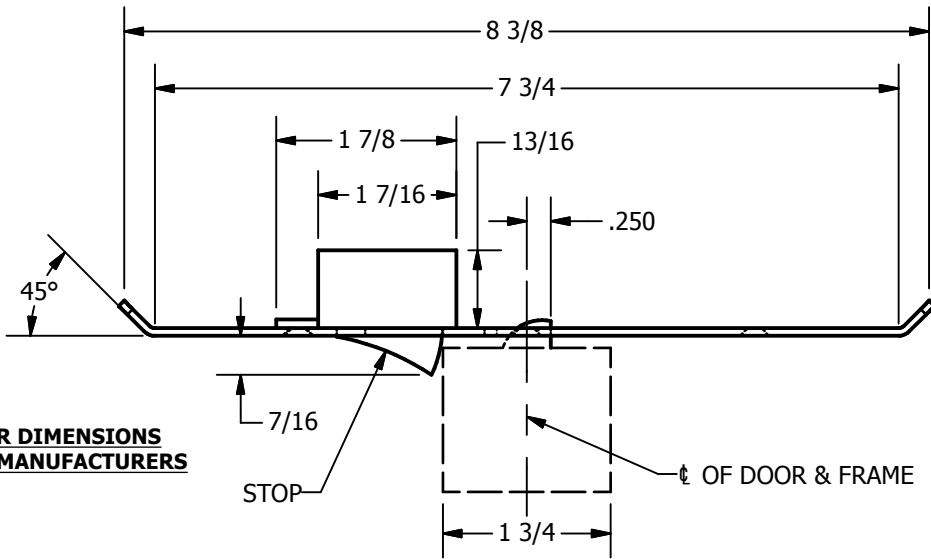

SP-CR886 CUSTOM 4590 TYPE DOUBLE LIPPED STRIKE AND RESCUE STOP

FOR 1-3/4" DOOR, CENTER HUNG DOOR, CYLINDRICAL LATCH, 7-3/4" FRAME

**ABH DOOR STOP COVER DIMENSIONS
MAY NOT MATCH OTHER MANUFACTURERS**

REINFORCEMENT:

WHEN INSTALLING IN METAL FRAME, REINFORCEMENT IS **NEEDED** WITH THIS PRODUCT, CUSTOMER OR FRAME MANUFACTURER TO SUPPLY FRAME REINFORCEMENT WITH LATCH BOLT CLEARANCE

2-5/16
MIN. CLEARANCE
FOR DOOR STOP COVER
CENTERED

(2) REINFORCEMENT PLATES
SUPPLIED BY DOOR FRAME
MANUFACTURER

NOTE:

1. HORIZONTAL CENTERLINE OF PLATE TO MATCH HORIZONTAL CENTERLINE OF CUTOUT.
2. SCREWS 8-32 X 3/8" UNDERCUT F.H.M.S.
3. R.H. DOOR SHOWN, L.H. OPPOSITE