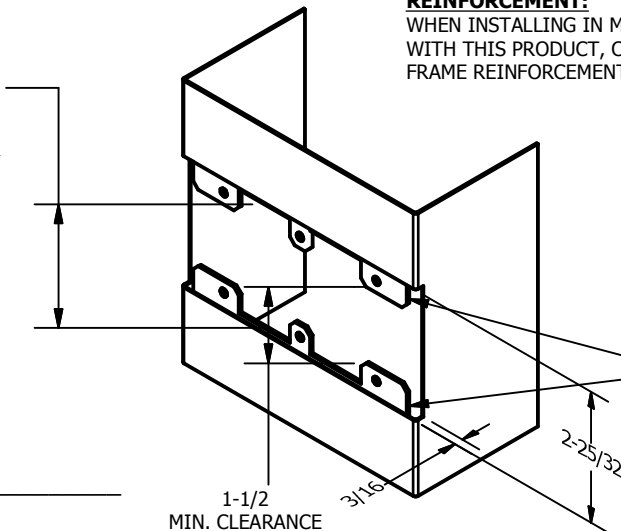

SP-CR886 CUSTOM 4590 TYPE DOUBLE LIPPED STRIKE AND RESCUE STOP

FOR 1-3/4" DOOR, CENTER HUNG DOOR, CYLINDRICAL LATCH, 7-3/4" FRAME

**ABH DOOR STOP COVER DIMENSIONS
MAY NOT MATCH OTHER MANUFACTURERS**

REINFORCEMENT:

WHEN INSTALLING IN METAL FRAME, REINFORCEMENT IS **NEEDED** WITH THIS PRODUCT, CUSTOMER OR FRAME MANUFACTURER TO SUPPLY FRAME REINFORCEMENT WITH LATCH BOLT CLEARANCE

2-5/16
MIN. CLEARANCE
FOR DOOR STOP COVER
CENTERED

(2) REINFORCEMENT PLATES
SUPPLIED BY DOOR FRAME
MANUFACTURER

NOTE:

1. HORIZONTAL CENTERLINE OF PLATE TO MATCH HORIZONTAL CENTERLINE OF CUTOUT.
2. SCREWS 8-32 X 3/8" UNDERCUT F.H.M.S.
3. R.H. DOOR SHOWN, L.H. OPPOSITE