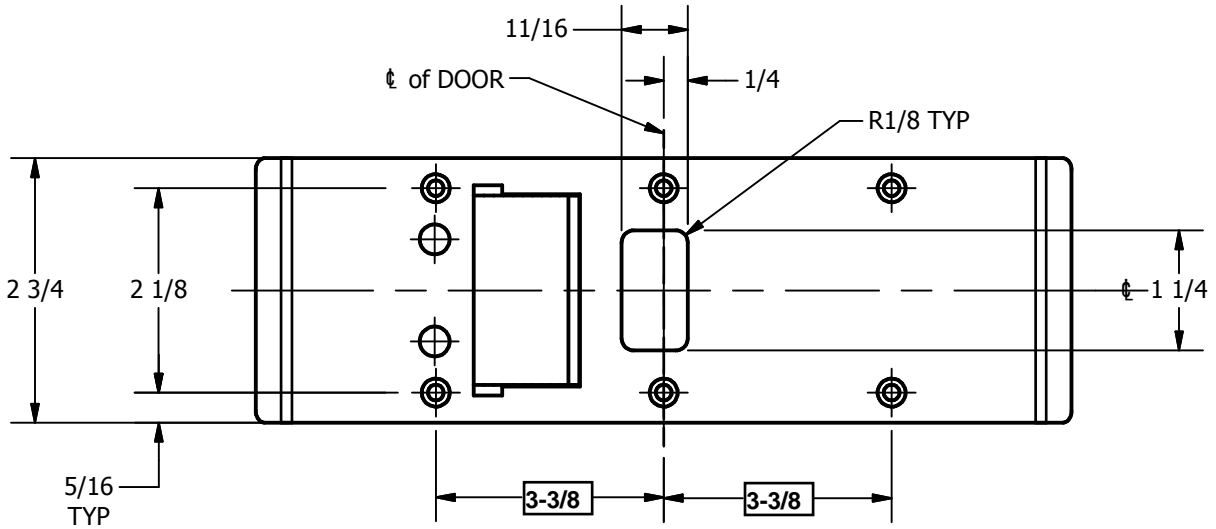

SP-CR886 CUSTOM 4590 TYPE DOUBLE LIPPED STRIKE AND RESCUE STOP

FOR 1-3/4" DOOR, CENTER HUNG DOOR, CYLINDRICAL LATCH, 7-3/4" FRAME

**ABH DOOR STOP COVER DIMENSIONS
MAY NOT MATCH OTHER MANUFACTURERS**

REINFORCEMENT:

WHEN INSTALLING IN METAL FRAME, REINFORCEMENT IS **NEEDED** WITH THIS PRODUCT, CUSTOMER OR FRAME MANUFACTURER TO SUPPLY FRAME REINFORCEMENT WITH LATCH BOLT CLEARANCE

2-5/16
MIN. CLEARANCE
FOR DOOR STOP COVER
CENTERED

(2) REINFORCEMENT PLATES
SUPPLIED BY DOOR FRAME
MANUFACTURER

NOTE:

1. HORIZONTAL CENTERLINE OF PLATE TO MATCH HORIZONTAL CENTERLINE OF CUTOUT.
2. SCREWS 8-32 X 3/8" UNDERCUT F.H.M.S.
3. R.H. DOOR SHOWN, L.H. OPPOSITE