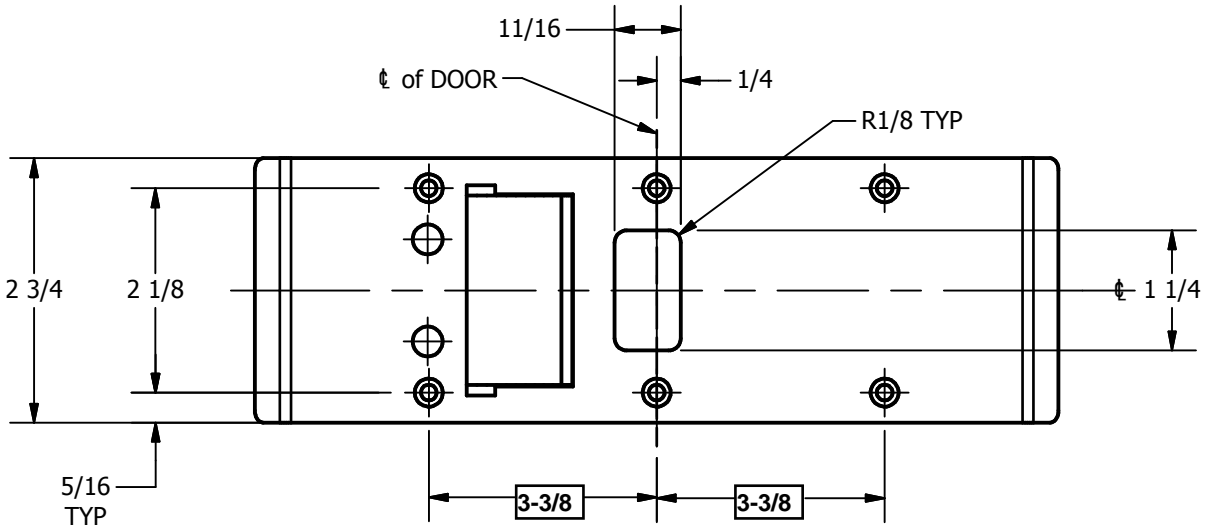

SP-CR885 CUSTOM 4590 TYPE DOUBLE LIPPED STRIKE AND RESCUE STOP

FOR 1-3/4" DOOR, CENTER HUNG DOOR, CYLINDRICAL LATCH, 7-5/8" FRAME

**ABH DOOR STOP COVER DIMENSIONS
MAY NOT MATCH OTHER MANUFACTURERS**

REINFORCEMENT:

WHEN INSTALLING IN METAL FRAME, REINFORCEMENT IS **NEEDED** WITH THIS PRODUCT, CUSTOMER OR FRAME MANUFACTURER TO SUPPLY FRAME REINFORCEMENT WITH LATCH BOLT CLEARANCE

2-5/16
MIN. CLEARANCE
FOR DOOR STOP COVER
CENTERED

(2) REINFORCEMENT PLATES
SUPPLIED BY DOOR FRAME
MANUFACTURER

NOTE:

1. HORIZONTAL CENTERLINE OF PLATE TO MATCH HORIZONTAL CENTERLINE OF CUTOUT.
2. SCREWS 8-32 X 3/8" UNDERCUT F.H.M.S.
3. R.H. DOOR SHOWN, L.H. OPPOSITE