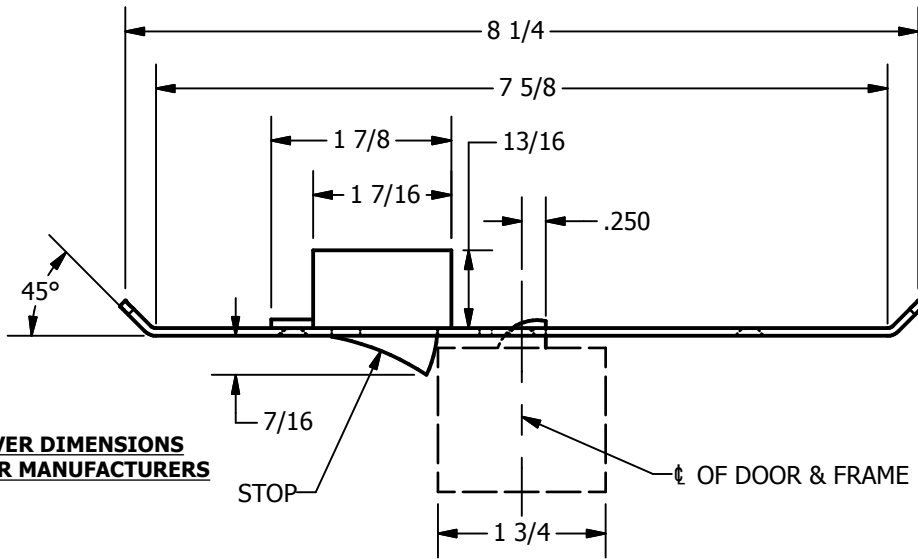

SP-CR885 CUSTOM 4590 TYPE DOUBLE LIPPED STRIKE AND RESCUE STOP

FOR 1-3/4" DOOR, CENTER HUNG DOOR, CYLINDRICAL LATCH, 7-5/8" FRAME

**ABH DOOR STOP COVER DIMENSIONS
MAY NOT MATCH OTHER MANUFACTURERS**

REINFORCEMENT:

WHEN INSTALLING IN METAL FRAME, REINFORCEMENT IS **NEEDED** WITH THIS PRODUCT, CUSTOMER OR FRAME MANUFACTURER TO SUPPLY FRAME REINFORCEMENT WITH LATCH BOLT CLEARANCE

2-5/16
MIN. CLEARANCE
FOR DOOR STOP COVER
CENTERED

(2) REINFORCEMENT PLATES
SUPPLIED BY DOOR FRAME
MANUFACTURER

NOTE:

1. HORIZONTAL CENTERLINE OF PLATE TO MATCH HORIZONTAL CENTERLINE OF CUTOUT.
2. SCREWS 8-32 X 3/8" UNDERCUT F.H.M.S.
3. R.H. DOOR SHOWN, L.H. OPPOSITE