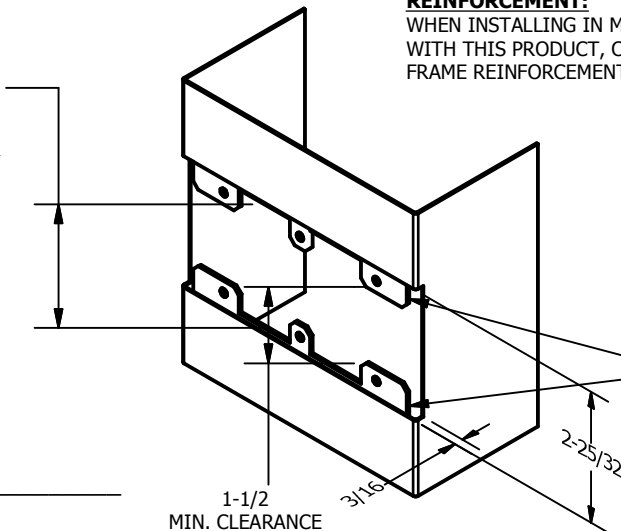

SP-CR885 CUSTOM 4590 TYPE DOUBLE LIPPED STRIKE AND RESCUE STOP

FOR 1-3/4" DOOR, CENTER HUNG DOOR, CYLINDRICAL LATCH, 7-5/8" FRAME

**ABH DOOR STOP COVER DIMENSIONS
MAY NOT MATCH OTHER MANUFACTURERS**

REINFORCEMENT:

WHEN INSTALLING IN METAL FRAME, REINFORCEMENT IS **NEEDED** WITH THIS PRODUCT, CUSTOMER OR FRAME MANUFACTURER TO SUPPLY FRAME REINFORCEMENT WITH LATCH BOLT CLEARANCE

2-5/16
MIN. CLEARANCE
FOR DOOR STOP COVER
CENTERED

(2) REINFORCEMENT PLATES
SUPPLIED BY DOOR FRAME
MANUFACTURER

NOTE:

1. HORIZONTAL CENTERLINE OF PLATE TO MATCH HORIZONTAL CENTERLINE OF CUTOUT.
2. SCREWS 8-32 X 3/8" UNDERCUT F.H.M.S.
3. R.H. DOOR SHOWN, L.H. OPPOSITE