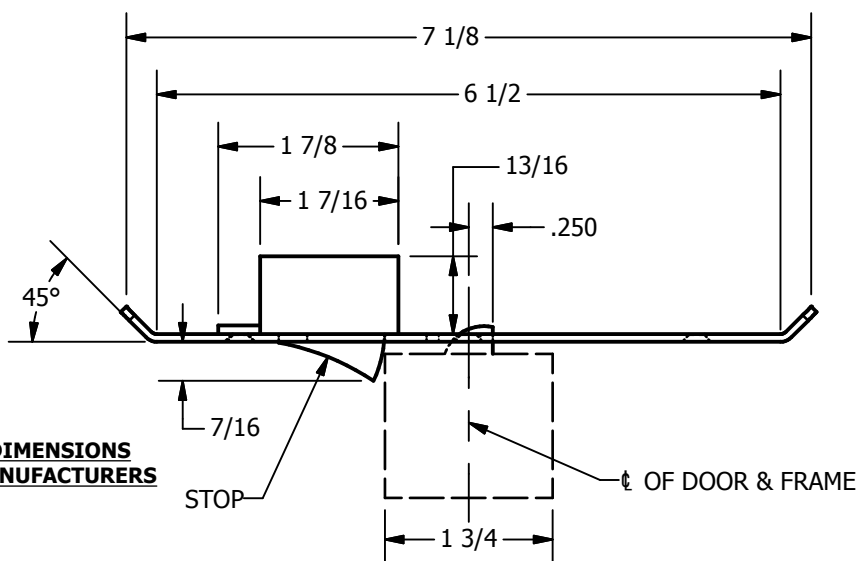

SP-CR877 CUSTOM 4590 TYPE DOUBLE LIPPED STRIKE AND RESCUE STOP

FOR 1-3/4" DOOR, CENTER HUNG DOOR, CYLINDRICAL LATCH, 6-1/2" FRAME

**ABH DOOR STOP COVER DIMENSIONS
MAY NOT MATCH OTHER MANUFACTURERS**

REINFORCEMENT:
WHEN INSTALLING IN METAL FRAME, REINFORCEMENT IS **NEEDED**
WITH THIS PRODUCT, CUSTOMER OR FRAME MANUFACTURER TO SUPPLY
FRAME REINFORCEMENT WITH LATCH BOLT CLEARANCE

2-5/16
MIN. CLEARANCE
FOR DOOR STOP COVER
CENTERED

(2) REINFORCEMENT PLATES
SUPPLIED BY DOOR FRAME
MANUFACTURER

- NOTE:**
1. HORIZONTAL CENTERLINE OF PLATE TO MATCH HORIZONTAL CENTERLINE OF CUTOUT.
 2. SCREWS 8-32 X 3/8" UNDERCUT F.H.M.S.
 3. R.H. DOOR SHOWN, L.H. OPPOSITE