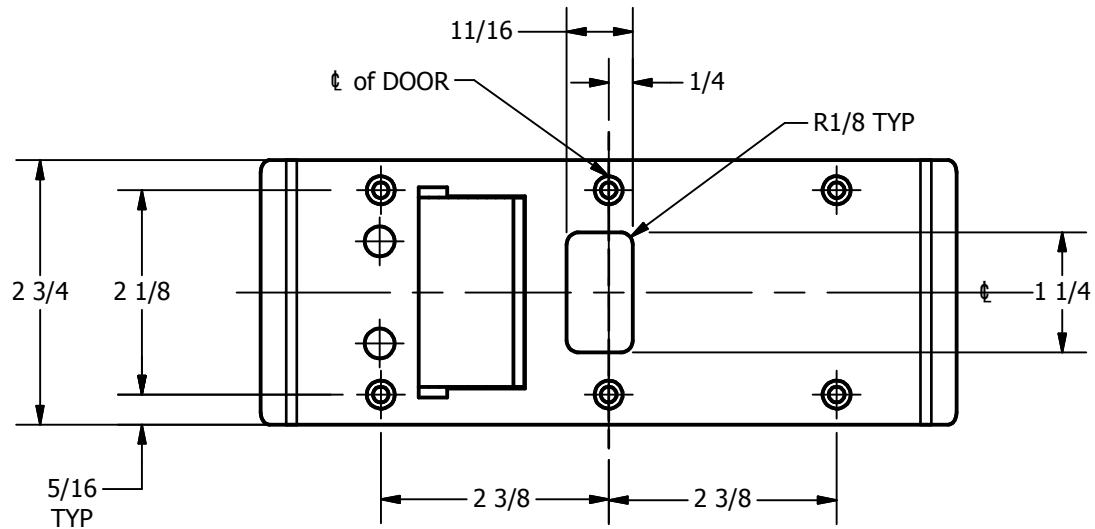

SP-CR877 CUSTOM 4590 TYPE DOUBLE LIPPED STRIKE AND RESCUE STOP

FOR 1-3/4" DOOR, CENTER HUNG DOOR, CYLINDRICAL LATCH, 6-1/2" FRAME

**ABH DOOR STOP COVER DIMENSIONS
MAY NOT MATCH OTHER MANUFACTURERS**

REINFORCEMENT:
WHEN INSTALLING IN METAL FRAME, REINFORCEMENT IS **NEEDED**
WITH THIS PRODUCT, CUSTOMER OR FRAME MANUFACTURER TO SUPPLY
FRAME REINFORCEMENT WITH LATCH BOLT CLEARANCE

2-5/16
MIN. CLEARANCE
FOR DOOR STOP COVER
CENTERED

(2) REINFORCEMENT PLATES
SUPPLIED BY DOOR FRAME
MANUFACTURER

- NOTE:**
1. HORIZONTAL CENTERLINE OF PLATE TO MATCH HORIZONTAL CENTERLINE OF CUTOUT.
 2. SCREWS 8-32 X 3/8" UNDERCUT F.H.M.S.
 3. R.H. DOOR SHOWN, L.H. OPPOSITE