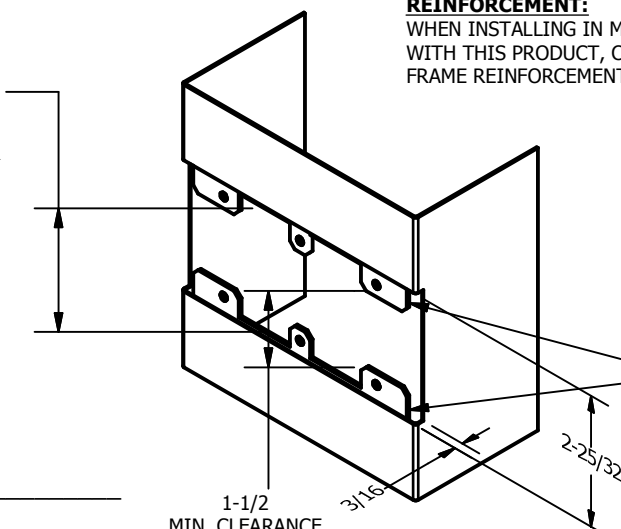

SP-CR877 CUSTOM 4590 TYPE DOUBLE LIPPED STRIKE AND RESCUE STOP

FOR 1-3/4" DOOR, CENTER HUNG DOOR, CYLINDRICAL LATCH, 6-1/2" FRAME

**ABH DOOR STOP COVER DIMENSIONS
MAY NOT MATCH OTHER MANUFACTURERS**

REINFORCEMENT:
WHEN INSTALLING IN METAL FRAME, REINFORCEMENT IS **NEEDED**
WITH THIS PRODUCT, CUSTOMER OR FRAME MANUFACTURER TO SUPPLY
FRAME REINFORCEMENT WITH LATCH BOLT CLEARANCE

2-5/16
MIN. CLEARANCE
FOR DOOR STOP COVER
CENTERED

(2) REINFORCEMENT PLATES
SUPPLIED BY DOOR FRAME
MANUFACTURER

- NOTE:**
1. HORIZONTAL CENTERLINE OF PLATE TO MATCH HORIZONTAL CENTERLINE OF CUTOUT.
 2. SCREWS 8-32 X 3/8" UNDERCUT F.H.M.S.
 3. R.H. DOOR SHOWN, L.H. OPPOSITE