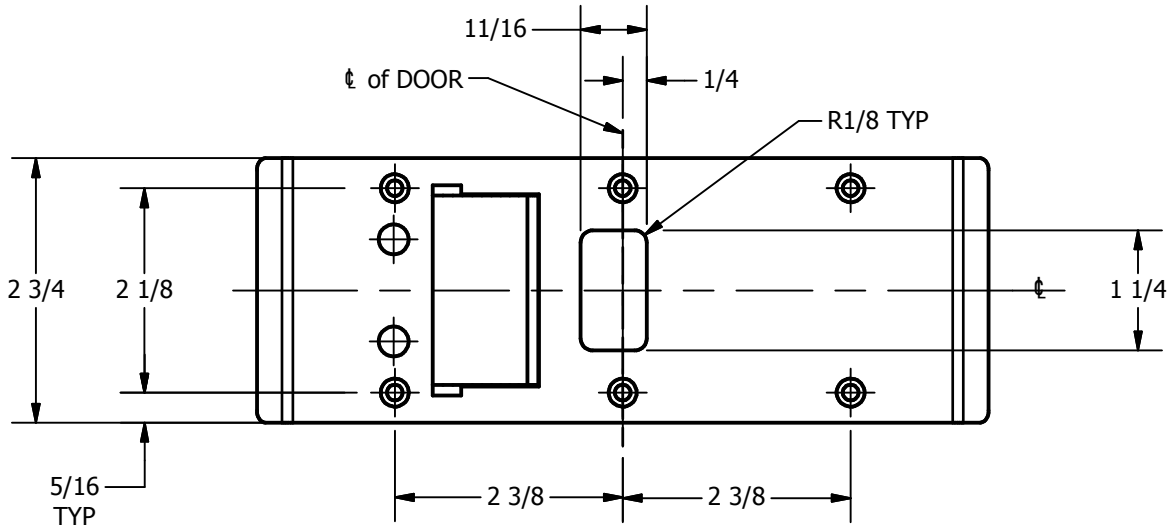

SP-CR879 CUSTOM 4590 TYPE DOUBLE LIPPED STRIKE AND RESCUE STOP

FOR 1-3/4" DOOR, CENTER HUNG DOOR, CYLINDRICAL LATCH, 6-7/8" FRAME

**ABH DOOR STOP COVER DIMENSIONS
MAY NOT MATCH OTHER MANUFACTURERS**

REINFORCEMENT:

WHEN INSTALLING IN METAL FRAME, REINFORCEMENT IS **NEEDED** WITH THIS PRODUCT, CUSTOMER OR FRAME MANUFACTURER TO SUPPLY FRAME REINFORCEMENT WITH LATCH BOLT CLEARANCE

2-5/16
MIN. CLEARANCE
FOR DOOR STOP COVER
CENTERED

(2) REINFORCEMENT PLATES
SUPPLIED BY DOOR FRAME
MANUFACTURER

NOTE:

1. HORIZONTAL CENTERLINE OF PLATE TO MATCH HORIZONTAL CENTERLINE OF CUTOUT.
2. SCREWS 8-32 X 3/8" UNDERCUT F.H.M.S.
3. R.H. DOOR SHOWN, L.H. OPPOSITE