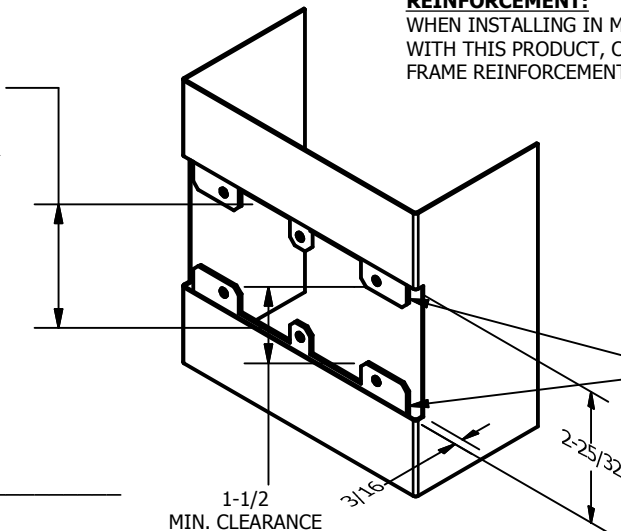

SP-CR879 CUSTOM 4590 TYPE DOUBLE LIPPED STRIKE AND RESCUE STOP

FOR 1-3/4" DOOR, CENTER HUNG DOOR, CYLINDRICAL LATCH, 6-7/8" FRAME

**ABH DOOR STOP COVER DIMENSIONS
MAY NOT MATCH OTHER MANUFACTURERS**

REINFORCEMENT:

WHEN INSTALLING IN METAL FRAME, REINFORCEMENT IS **NEEDED** WITH THIS PRODUCT, CUSTOMER OR FRAME MANUFACTURER TO SUPPLY FRAME REINFORCEMENT WITH LATCH BOLT CLEARANCE

2-5/16
MIN. CLEARANCE
FOR DOOR STOP COVER
CENTERED

(2) REINFORCEMENT PLATES
SUPPLIED BY DOOR FRAME
MANUFACTURER

NOTE:

1. HORIZONTAL CENTERLINE OF PLATE TO MATCH HORIZONTAL CENTERLINE OF CUTOUT.
2. SCREWS 8-32 X 3/8" UNDERCUT F.H.M.S.
3. R.H. DOOR SHOWN, L.H. OPPOSITE