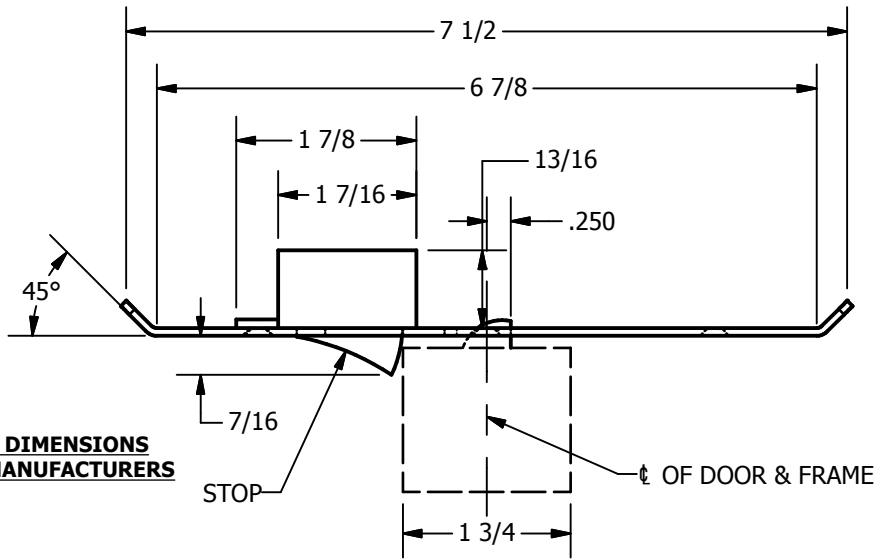

SP-CR879 CUSTOM 4590 TYPE DOUBLE LIPPED STRIKE AND RESCUE STOP

FOR 1-3/4" DOOR, CENTER HUNG DOOR, CYLINDRICAL LATCH, 6-7/8" FRAME

**ABH DOOR STOP COVER DIMENSIONS
MAY NOT MATCH OTHER MANUFACTURERS**

REINFORCEMENT:

WHEN INSTALLING IN METAL FRAME, REINFORCEMENT IS **NEEDED** WITH THIS PRODUCT, CUSTOMER OR FRAME MANUFACTURER TO SUPPLY FRAME REINFORCEMENT WITH LATCH BOLT CLEARANCE

2-5/16
MIN. CLEARANCE
FOR DOOR STOP COVER
CENTERED

(2) REINFORCEMENT PLATES
SUPPLIED BY DOOR FRAME
MANUFACTURER

NOTE:

1. HORIZONTAL CENTERLINE OF PLATE TO MATCH HORIZONTAL CENTERLINE OF CUTOUT.
2. SCREWS 8-32 X 3/8" UNDERCUT F.H.M.S.
3. R.H. DOOR SHOWN, L.H. OPPOSITE