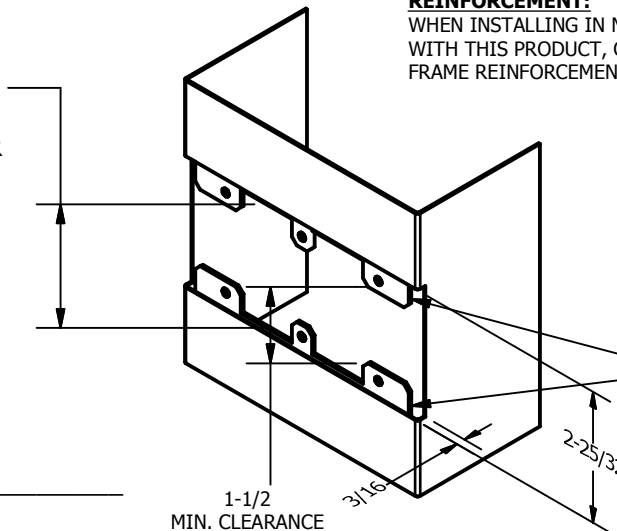

SP-CR878 CUSTOM 4590 TYPE DOUBLE LIPPED STRIKE AND RESCUE STOP

FOR 1-3/4" DOOR, CENTER HUNG DOOR, CYLINDRICAL LATCH, 6-5/8" FRAME

**ABH DOOR STOP COVER DIMENSIONS
MAY NOT MATCH OTHER MANUFACTURERS**

REINFORCEMENT:

WHEN INSTALLING IN METAL FRAME, REINFORCEMENT IS **NEEDED** WITH THIS PRODUCT, CUSTOMER OR FRAME MANUFACTURER TO SUPPLY FRAME REINFORCEMENT WITH LATCH BOLT CLEARANCE

2-5/16
MIN. CLEARANCE
FOR DOOR STOP COVER
CENTERED

(2) REINFORCEMENT PLATES
SUPPLIED BY DOOR FRAME
MANUFACTURER

NOTE:

1. HORIZONTAL CENTERLINE OF PLATE TO MATCH HORIZONTAL CENTERLINE OF CUTOUT.
2. SCREWS 8-32 X 3/8" UNDERCUT F.H.M.S.
3. R.H. DOOR SHOWN, L.H. OPPOSITE