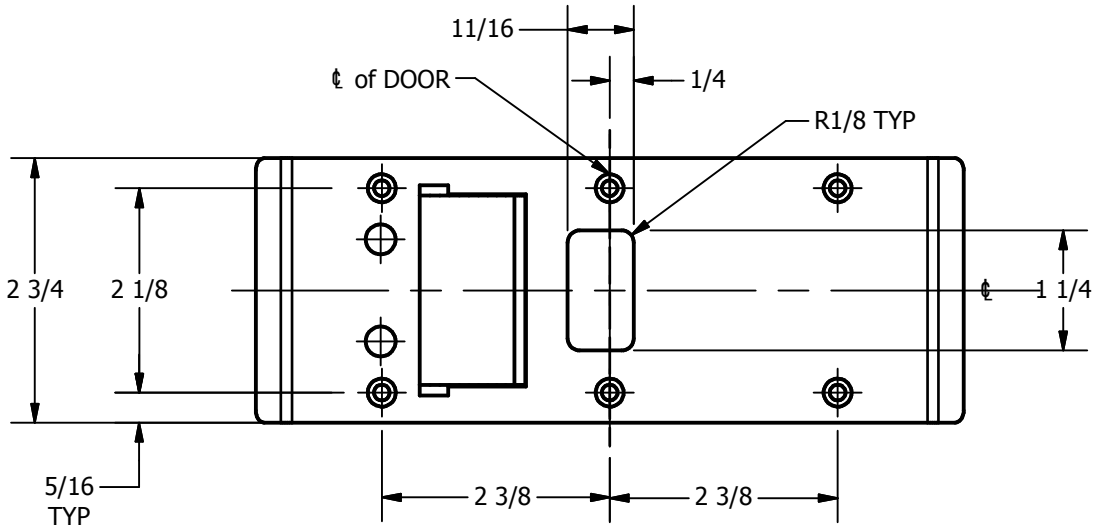

SP-CR878 CUSTOM 4590 TYPE DOUBLE LIPPED STRIKE AND RESCUE STOP

FOR 1-3/4" DOOR, CENTER HUNG DOOR, CYLINDRICAL LATCH, 6-5/8" FRAME

**ABH DOOR STOP COVER DIMENSIONS
MAY NOT MATCH OTHER MANUFACTURERS**

REINFORCEMENT:

WHEN INSTALLING IN METAL FRAME, REINFORCEMENT IS **NEEDED** WITH THIS PRODUCT, CUSTOMER OR FRAME MANUFACTURER TO SUPPLY FRAME REINFORCEMENT WITH LATCH BOLT CLEARANCE

2-5/16
MIN. CLEARANCE
FOR DOOR STOP COVER
CENTERED

(2) REINFORCEMENT PLATES
SUPPLIED BY DOOR FRAME
MANUFACTURER

NOTE:

1. HORIZONTAL CENTERLINE OF PLATE TO MATCH HORIZONTAL CENTERLINE OF CUTOUT.
2. SCREWS 8-32 X 3/8" UNDERCUT F.H.M.S.
3. R.H. DOOR SHOWN, L.H. OPPOSITE