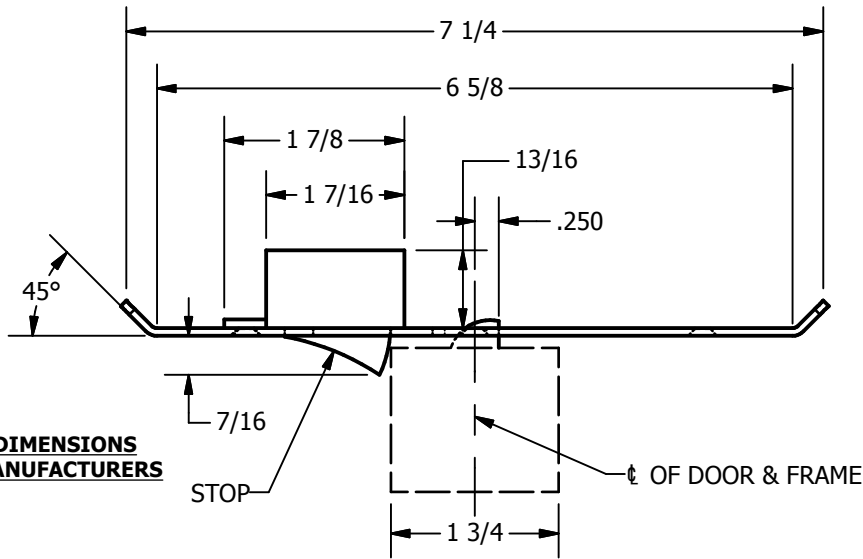

SP-CR878 CUSTOM 4590 TYPE DOUBLE LIPPED STRIKE AND RESCUE STOP

FOR 1-3/4" DOOR, CENTER HUNG DOOR, CYLINDRICAL LATCH, 6-5/8" FRAME

**ABH DOOR STOP COVER DIMENSIONS
MAY NOT MATCH OTHER MANUFACTURERS**

REINFORCEMENT:

WHEN INSTALLING IN METAL FRAME, REINFORCEMENT IS **NEEDED** WITH THIS PRODUCT, CUSTOMER OR FRAME MANUFACTURER TO SUPPLY FRAME REINFORCEMENT WITH LATCH BOLT CLEARANCE

2-5/16
MIN. CLEARANCE
FOR DOOR STOP COVER
CENTERED

(2) REINFORCEMENT PLATES
SUPPLIED BY DOOR FRAME
MANUFACTURER

NOTE:

1. HORIZONTAL CENTERLINE OF PLATE TO MATCH HORIZONTAL CENTERLINE OF CUTOUT.
2. SCREWS 8-32 X 3/8" UNDERCUT F.H.M.S.
3. R.H. DOOR SHOWN, L.H. OPPOSITE