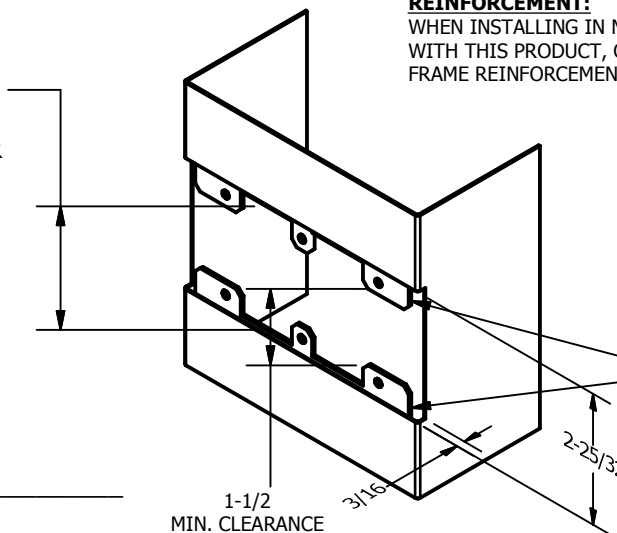

SP-CR873 CUSTOM 4590 TYPE DOUBLE LIPPED STRIKE AND RESCUE STOP

FOR 1-3/4" DOOR, CENTER HUNG DOOR, CYLINDRICAL LATCH, 6" FRAME

**ABH DOOR STOP COVER DIMENSIONS
MAY NOT MATCH OTHER MANUFACTURERS**

REINFORCEMENT:

WHEN INSTALLING IN METAL FRAME, REINFORCEMENT IS **NEEDED** WITH THIS PRODUCT, CUSTOMER OR FRAME MANUFACTURER TO SUPPLY FRAME REINFORCEMENT WITH LATCH BOLT CLEARANCE

2-5/16
MIN. CLEARANCE
FOR DOOR STOP COVER
CENTERED

(2) REINFORCEMENT PLATES
SUPPLIED BY DOOR FRAME
MANUFACTURER

NOTE:

1. HORIZONTAL CENTERLINE OF PLATE TO MATCH HORIZONTAL CENTERLINE OF CUTOUT.
2. SCREWS 8-32 X 3/8" UNDERCUT F.H.M.S.
3. R.H. DOOR SHOWN, L.H. OPPOSITE