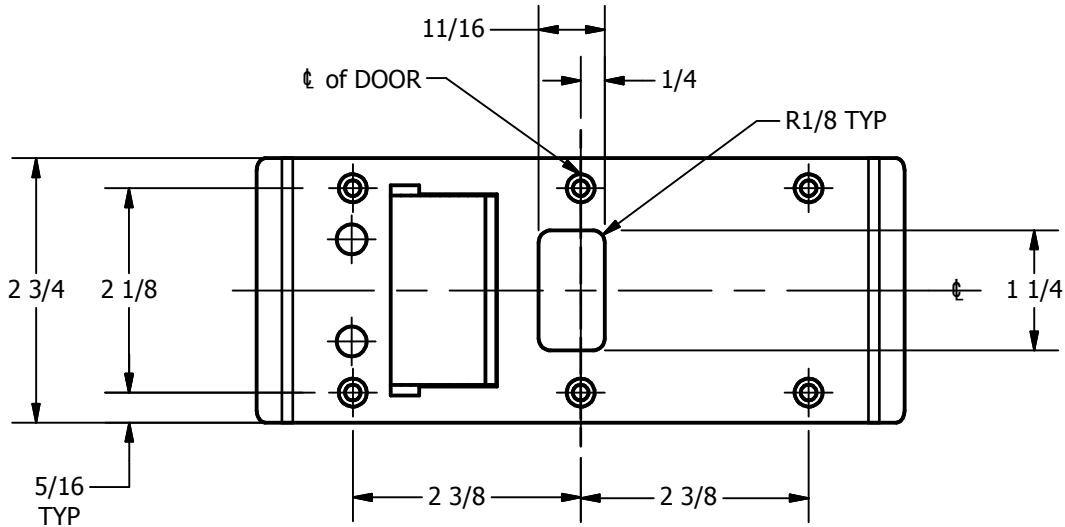

SP-CR873 CUSTOM 4590 TYPE DOUBLE LIPPED STRIKE AND RESCUE STOP

FOR 1-3/4" DOOR, CENTER HUNG DOOR, CYLINDRICAL LATCH, 6" FRAME

**ABH DOOR STOP COVER DIMENSIONS
MAY NOT MATCH OTHER MANUFACTURERS**

REINFORCEMENT:

WHEN INSTALLING IN METAL FRAME, REINFORCEMENT IS **NEEDED** WITH THIS PRODUCT, CUSTOMER OR FRAME MANUFACTURER TO SUPPLY FRAME REINFORCEMENT WITH LATCH BOLT CLEARANCE

2-5/16
MIN. CLEARANCE
FOR DOOR STOP COVER
CENTERED

(2) REINFORCEMENT PLATES
SUPPLIED BY DOOR FRAME
MANUFACTURER

NOTE:

1. HORIZONTAL CENTERLINE OF PLATE TO MATCH HORIZONTAL CENTERLINE OF CUTOUT.
2. SCREWS 8-32 X 3/8" UNDERCUT F.H.M.S.
3. R.H. DOOR SHOWN, L.H. OPPOSITE