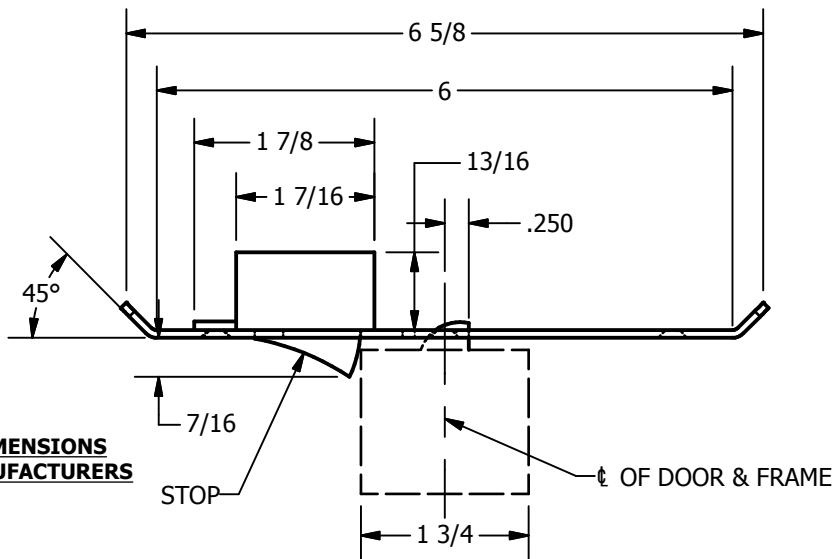

SP-CR873 CUSTOM 4590 TYPE DOUBLE LIPPED STRIKE AND RESCUE STOP

FOR 1-3/4" DOOR, CENTER HUNG DOOR, CYLINDRICAL LATCH, 6" FRAME

**ABH DOOR STOP COVER DIMENSIONS
MAY NOT MATCH OTHER MANUFACTURERS**

REINFORCEMENT:

WHEN INSTALLING IN METAL FRAME, REINFORCEMENT IS **NEEDED** WITH THIS PRODUCT, CUSTOMER OR FRAME MANUFACTURER TO SUPPLY FRAME REINFORCEMENT WITH LATCH BOLT CLEARANCE

2-5/16
MIN. CLEARANCE
FOR DOOR STOP COVER
CENTERED

(2) REINFORCEMENT PLATES
SUPPLIED BY DOOR FRAME
MANUFACTURER

NOTE:

1. HORIZONTAL CENTERLINE OF PLATE TO MATCH HORIZONTAL CENTERLINE OF CUTOUT.
2. SCREWS 8-32 X 3/8" UNDERCUT F.H.M.S.
3. R.H. DOOR SHOWN, L.H. OPPOSITE