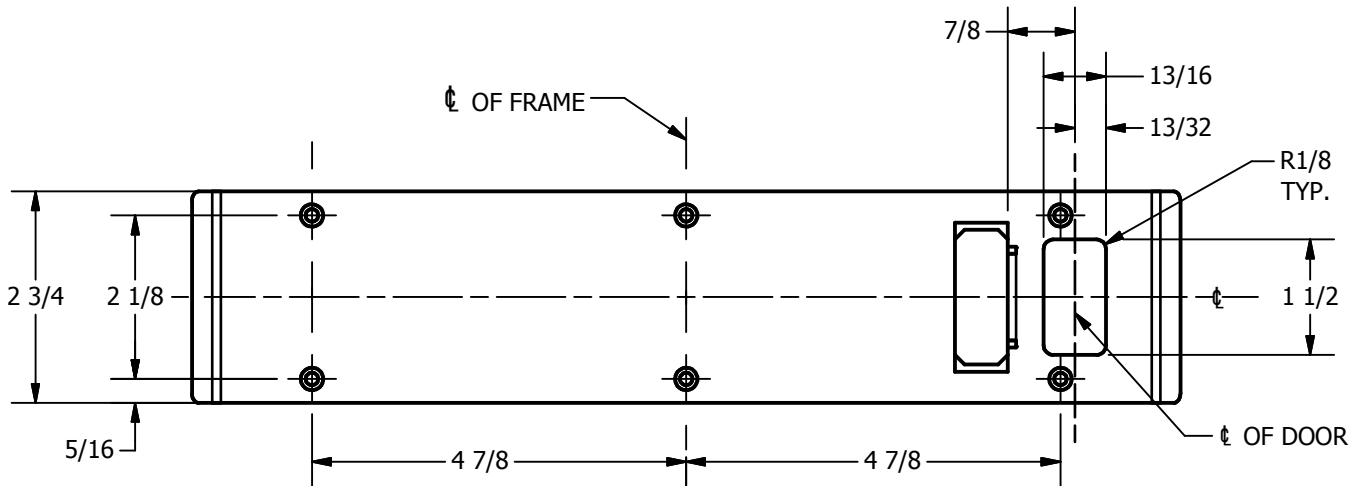

SP-CR805 CUSTOM DOUBLE LIPPED STRIKE AND RESCUE STOP

FOR 1-3/4" DOOR, 1/8" INSET, MORTISE LOCK, NO DEADBOLT, 12-1/8" FRAME

**ABH DOOR STOP COVER DIMENSIONS
MAY NOT MATCH OTHER MANUFACTURERS**

REINFORCEMENT:

WHEN INSTALLING IN METAL FRAME, REINFORCEMENT IS **NEEDED** WITH THIS PRODUCT, CUSTOMER OR MANUFACTURER TO SUPPLY FRAME REINFORCEMENT WITH LATCH BOLT CLEARANCE

2-5/16
MIN. CLEARANCE
FOR DOOR STOP COVER
CENTERED

1-1/2
MIN. CLEARANCE
FOR DOOR STRIKE
CENTERED

(2) REINFORCEMENT PLATES
SUPPLIED BY DOOR FRAME
MANUFACTURER

NOTE:

1. HORIZONTAL CENTERLINE OF PLATE TO MATCH HORIZONTAL CENTERLINE OF CUTOUT.
2. SCREWS 8-32 X 3/8" UNDERCUT F.H.M.S.
3. R.H. DOOR SHOWN, L.H. OPPOSITE