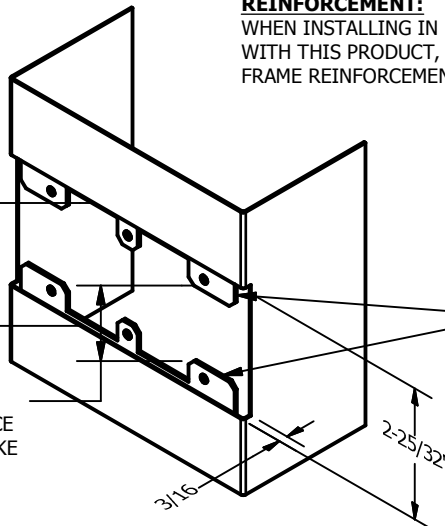

SP-CR805 CUSTOM DOUBLE LIPPED STRIKE AND RESCUE STOP

FOR 1-3/4" DOOR, 1/8" INSET, MORTISE LOCK, NO DEADBOLT, 12-1/8" FRAME

**ABH DOOR STOP COVER DIMENSIONS
MAY NOT MATCH OTHER MANUFACTURERS**

REINFORCEMENT:

WHEN INSTALLING IN METAL FRAME, REINFORCEMENT IS **NEEDED** WITH THIS PRODUCT, CUSTOMER OR MANUFACTURER TO SUPPLY FRAME REINFORCEMENT WITH LATCH BOLT CLEARANCE

2-5/16
MIN. CLEARANCE
FOR DOOR STOP COVER
CENTERED

1-1/2
MIN. CLEARANCE
FOR DOOR STRIKE
CENTERED

(2) REINFORCEMENT PLATES
SUPPLIED BY DOOR FRAME
MANUFACTURER

NOTE:

1. HORIZONTAL CENTERLINE OF PLATE TO MATCH HORIZONTAL CENTERLINE OF CUTOUT.
2. SCREWS 8-32 X 3/8" UNDERCUT F.H.M.S.
3. R.H. DOOR SHOWN, L.H. OPPOSITE