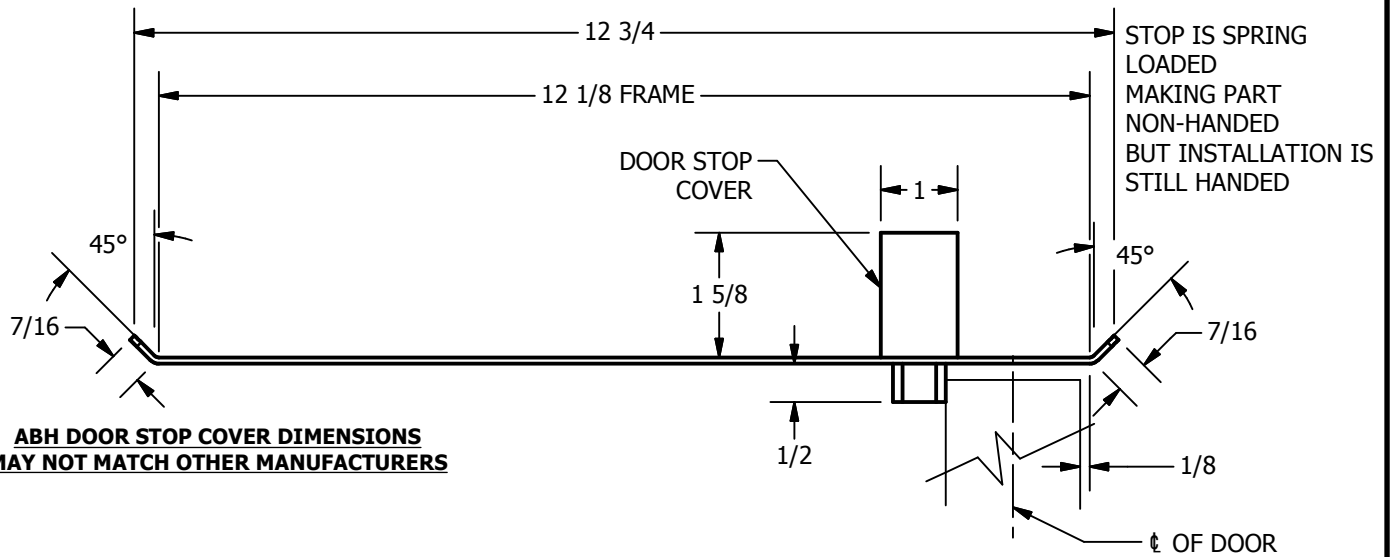

SP-CR805 CUSTOM DOUBLE LIPPED STRIKE AND RESCUE STOP

FOR 1-3/4" DOOR, 1/8" INSET, MORTISE LOCK, NO DEADBOLT, 12-1/8" FRAME

**ABH DOOR STOP COVER DIMENSIONS
MAY NOT MATCH OTHER MANUFACTURERS**

REINFORCEMENT:

WHEN INSTALLING IN METAL FRAME, REINFORCEMENT IS **NEEDED** WITH THIS PRODUCT, CUSTOMER OR MANUFACTURER TO SUPPLY FRAME REINFORCEMENT WITH LATCH BOLT CLEARANCE

2-5/16
MIN. CLEARANCE
FOR DOOR STOP COVER
CENTERED

1-1/2
MIN. CLEARANCE
FOR DOOR STRIKE
CENTERED

(2) REINFORCEMENT PLATES
SUPPLIED BY DOOR FRAME
MANUFACTURER

NOTE:

1. HORIZONTAL CENTERLINE OF PLATE TO MATCH HORIZONTAL CENTERLINE OF CUTOUT.
2. SCREWS 8-32 X 3/8" UNDERCUT F.H.M.S.
3. R.H. DOOR SHOWN, L.H. OPPOSITE