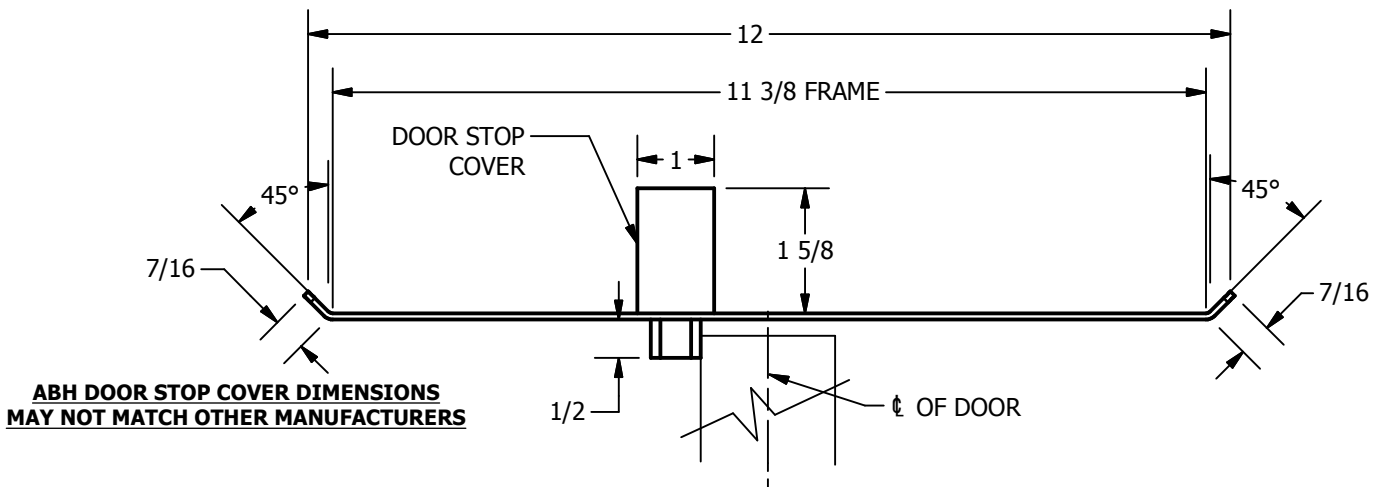

# SP-CR677 CUSTOM DOUBLE LIPPED STRIKE AND RESCUE STOP

FOR 1-3/4" CENTER HUNG DOOR, MORTISE LOCK W/DEAD BOLT, 11-3/8" FRAME

**ABH DOOR STOP COVER DIMENSIONS  
MAY NOT MATCH OTHER MANUFACTURERS**

### NOTE:

1. HORIZONTAL CENTERLINE OF PLATE TO MATCH HORIZONTAL CENTERLINE OF CUTOUT.
2. SCREWS 8-32 X 3/8" UNDERCUT F.H.M.S.
3. R.H. DOOR SHOWN, L.H. OPPOSITE