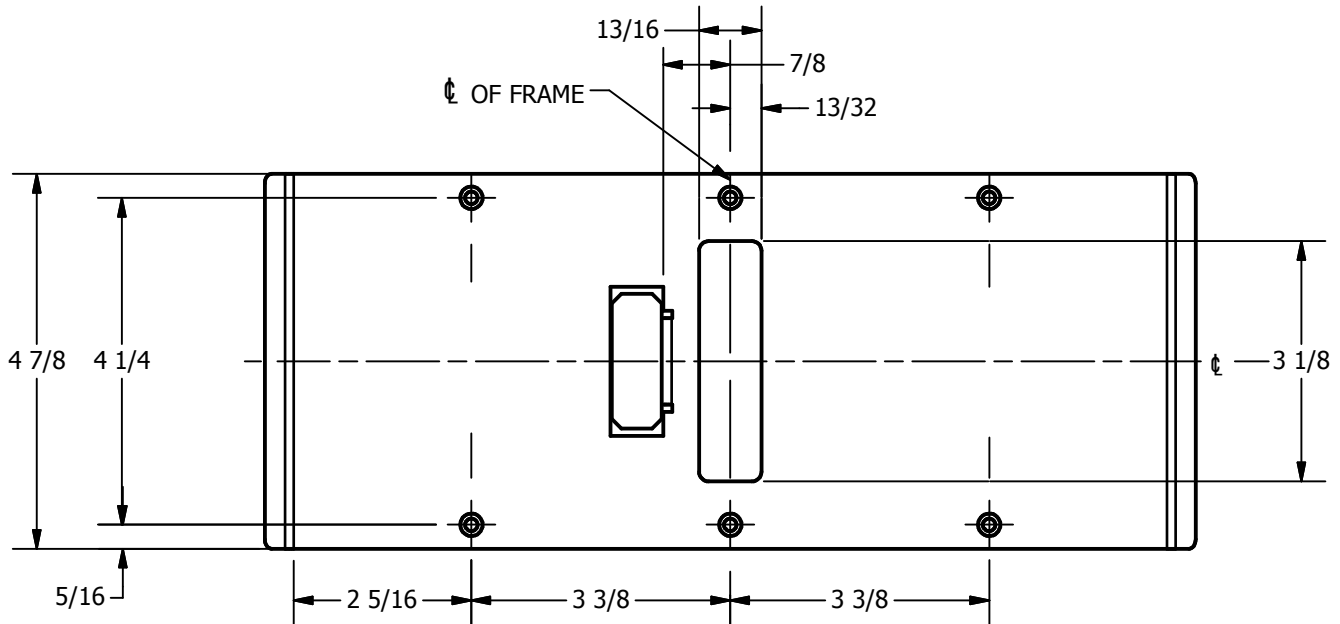

# SP-CR677 CUSTOM DOUBLE LIPPED STRIKE AND RESCUE STOP

FOR 1-3/4" CENTER HUNG DOOR, MORTISE LOCK W/DEAD BOLT, 11-3/8" FRAME

**ABH DOOR STOP COVER DIMENSIONS  
MAY NOT MATCH OTHER MANUFACTURERS**

## REINFORCEMENT:

WHEN INSTALLING IN METAL FRAME, REINFORCEMENT IS **NEEDED** WITH THIS PRODUCT, CUSTOMER OR MANUFACTURER TO SUPPLY FRAME REINFORCEMENT WITH LATCH BOLT CLEARANCE

2-5/16  
MIN. CLEARANCE  
FOR DOOR STOP COVER  
CENTERED

1-1/2  
MIN. CLEARANCE  
FOR DOOR STRIKE  
CENTERED

(2) REINFORCEMENT PLATES  
SUPPLIED BY DOOR FRAME  
MANUFACTURER

### NOTE:

1. HORIZONTAL CENTERLINE OF PLATE TO MATCH HORIZONTAL CENTERLINE OF CUTOUT.
2. SCREWS 8-32 X 3/8" UNDERCUT F.H.M.S.
3. R.H. DOOR SHOWN, L.H. OPPOSITE