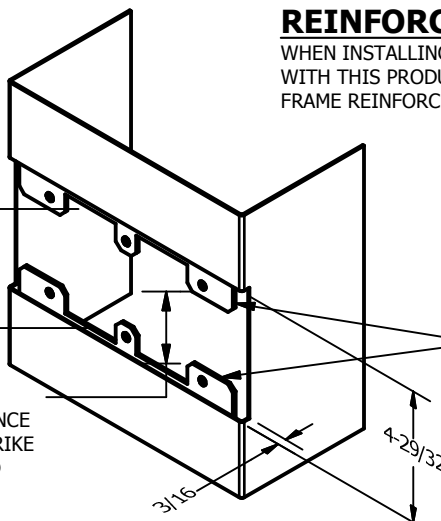

SP-CR679 CUSTOM DOUBLE LIPPED STRIKE AND RESCUE STOP

FOR 1-3/4" CENTER HUNG DOOR, MORTISE LOCK W/DEAD BOLT, 11-5/8" FRAME

**ABH DOOR STOP COVER DIMENSIONS
MAY NOT MATCH OTHER MANUFACTURERS**

REINFORCEMENT:

WHEN INSTALLING IN METAL FRAME, REINFORCEMENT IS **NEEDED** WITH THIS PRODUCT, CUSTOMER OR MANUFACTURER TO SUPPLY FRAME REINFORCEMENT WITH LATCH BOLT CLEARANCE

2-5/16
MIN. CLEARANCE
FOR DOOR STOP COVER
CENTERED

1-1/2
MIN. CLEARANCE
FOR DOOR STRIKE
CENTERED

(2) REINFORCEMENT PLATES
SUPPLIED BY DOOR FRAME
MANUFACTURER

NOTE:

1. HORIZONTAL CENTERLINE OF PLATE TO MATCH HORIZONTAL CENTERLINE OF CUTOUT.
2. SCREWS 8-32 X 3/8" UNDERCUT F.H.M.S.
3. R.H. DOOR SHOWN, L.H. OPPOSITE