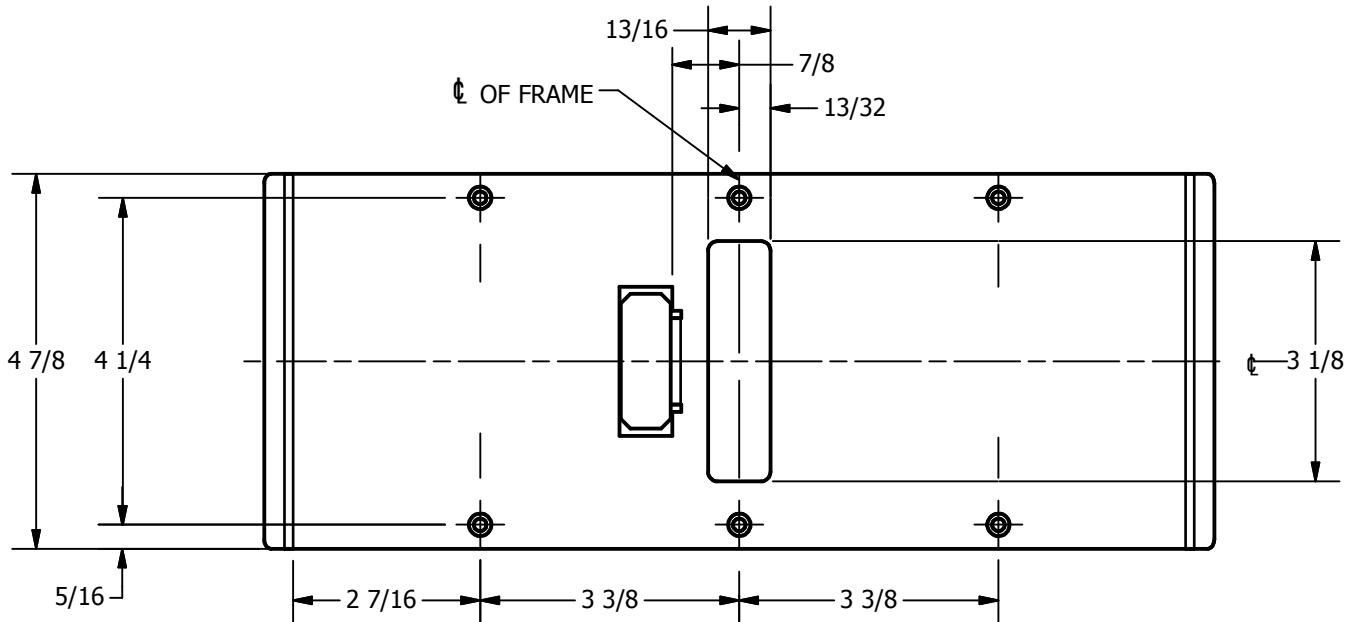

SP-CR679 CUSTOM DOUBLE LIPPED STRIKE AND RESCUE STOP

FOR 1-3/4" CENTER HUNG DOOR, MORTISE LOCK W/DEAD BOLT, 11-5/8" FRAME

**ABH DOOR STOP COVER DIMENSIONS
MAY NOT MATCH OTHER MANUFACTURERS**

REINFORCEMENT:

WHEN INSTALLING IN METAL FRAME, REINFORCEMENT IS **NEEDED** WITH THIS PRODUCT, CUSTOMER OR MANUFACTURER TO SUPPLY FRAME REINFORCEMENT WITH LATCH BOLT CLEARANCE

2-5/16
MIN. CLEARANCE
FOR DOOR STOP COVER
CENTERED

1-1/2
MIN. CLEARANCE
FOR DOOR STRIKE
CENTERED

(2) REINFORCEMENT PLATES
SUPPLIED BY DOOR FRAME
MANUFACTURER

NOTE:

1. HORIZONTAL CENTERLINE OF PLATE TO MATCH HORIZONTAL CENTERLINE OF CUTOUT.
2. SCREWS 8-32 X 3/8" UNDERCUT F.H.M.S.
3. R.H. DOOR SHOWN, L.H. OPPOSITE