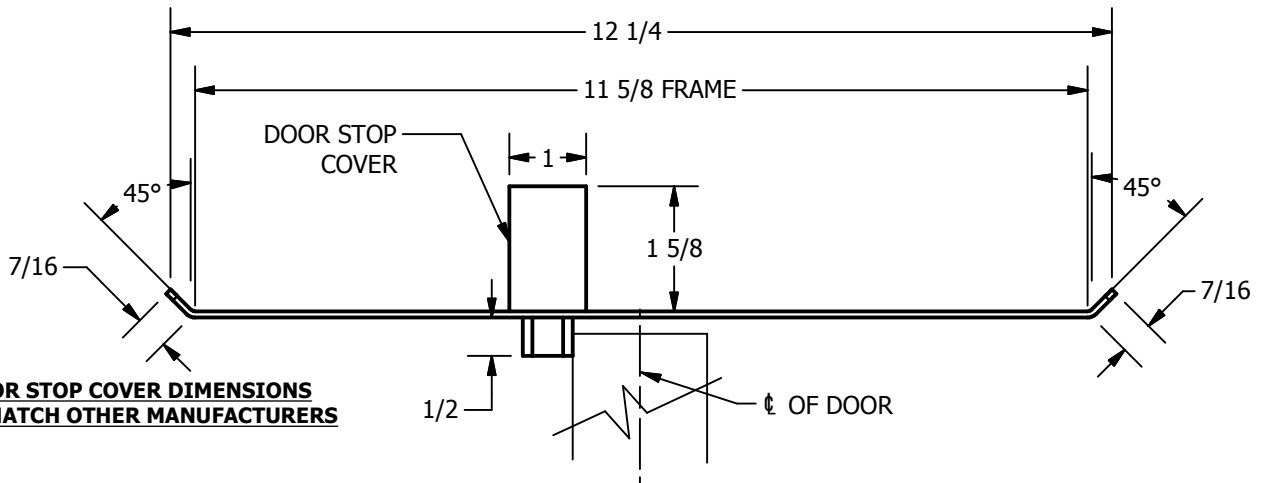

SP-CR679 CUSTOM DOUBLE LIPPED STRIKE AND RESCUE STOP

FOR 1-3/4" CENTER HUNG DOOR, MORTISE LOCK W/DEAD BOLT, 11-5/8" FRAME

**ABH DOOR STOP COVER DIMENSIONS
MAY NOT MATCH OTHER MANUFACTURERS**

REINFORCEMENT:

WHEN INSTALLING IN METAL FRAME, REINFORCEMENT IS **NEEDED** WITH THIS PRODUCT, CUSTOMER OR MANUFACTURER TO SUPPLY FRAME REINFORCEMENT WITH LATCH BOLT CLEARANCE

2-5/16
MIN. CLEARANCE
FOR DOOR STOP COVER
CENTERED

1-1/2
MIN. CLEARANCE
FOR DOOR STRIKE
CENTERED

(2) REINFORCEMENT PLATES
SUPPLIED BY DOOR FRAME
MANUFACTURER

NOTE:

1. HORIZONTAL CENTERLINE OF PLATE TO MATCH HORIZONTAL CENTERLINE OF CUTOUT.
2. SCREWS 8-32 X 3/8" UNDERCUT F.H.M.S.
3. R.H. DOOR SHOWN, L.H. OPPOSITE