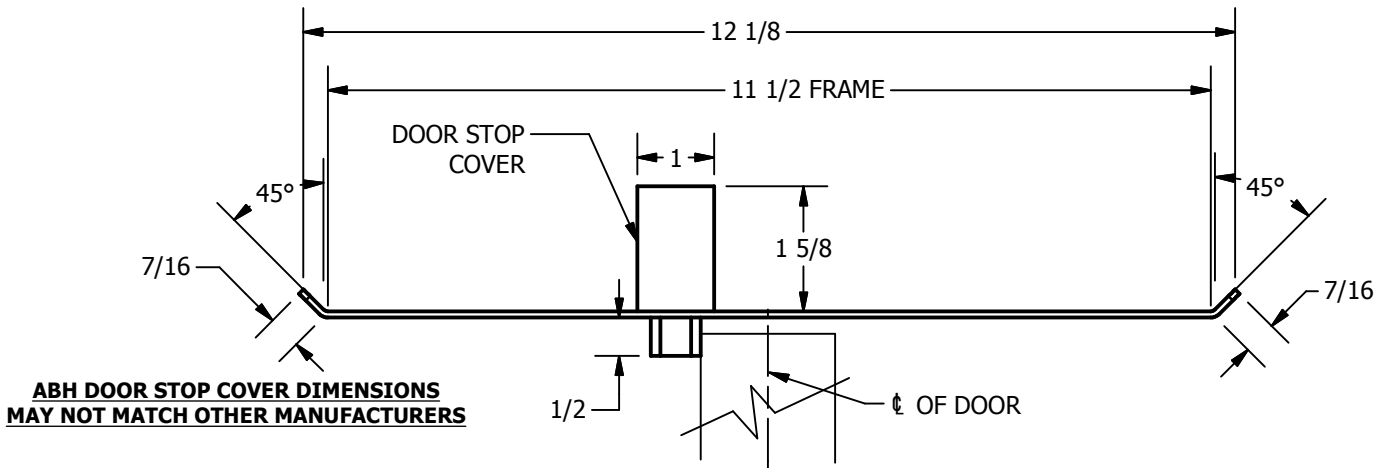

# SP-CR678 CUSTOM DOUBLE LIPPED STRIKE AND RESCUE STOP

FOR 1-3/4" CENTER HUNG DOOR, MORTISE LOCK W/DEAD BOLT, 11-1/2" FRAME

**ABH DOOR STOP COVER DIMENSIONS  
MAY NOT MATCH OTHER MANUFACTURERS**

### NOTE:

1. HORIZONTAL CENTERLINE OF PLATE TO MATCH HORIZONTAL CENTERLINE OF CUTOUT.
2. SCREWS 8-32 X 3/8" UNDERCUT F.H.M.S.
3. R.H. DOOR SHOWN, L.H. OPPOSITE