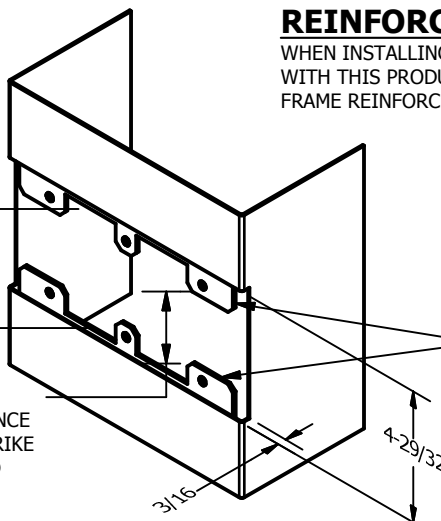

REINFORCEMENT:

WHEN INSTALLING IN METAL FRAME, REINFORCEMENT IS **NEEDED** WITH THIS PRODUCT, CUSTOMER OR MANUFACTURER TO SUPPLY FRAME REINFORCEMENT WITH LATCH BOLT CLEARANCE

2-5/16
MIN. CLEARANCE
FOR DOOR STOP COVER
CENTERED

1-1/2
MIN. CLEARANCE
FOR DOOR STRIKE
CENTERED