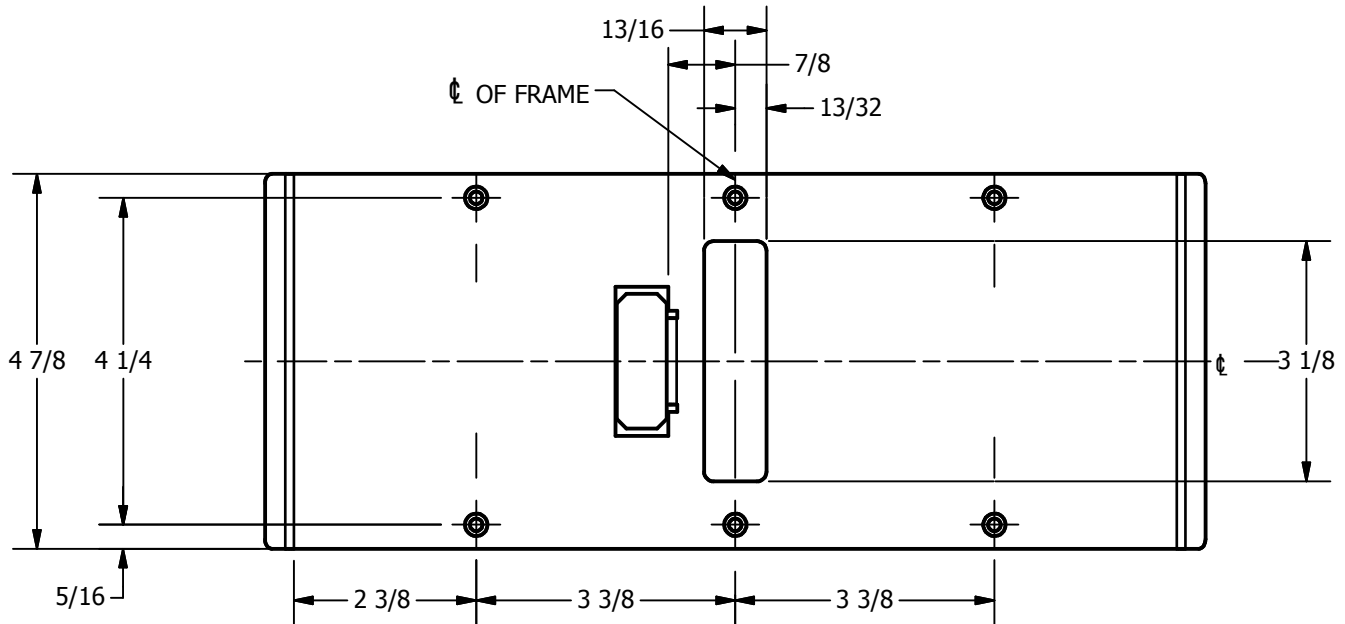

# SP-CR678 CUSTOM DOUBLE LIPPED STRIKE AND RESCUE STOP

FOR 1-3/4" CENTER HUNG DOOR, MORTISE LOCK W/DEAD BOLT, 11-1/2" FRAME

**ABH DOOR STOP COVER DIMENSIONS  
MAY NOT MATCH OTHER MANUFACTURERS**

## REINFORCEMENT:

WHEN INSTALLING IN METAL FRAME, REINFORCEMENT IS **NEEDED** WITH THIS PRODUCT, CUSTOMER OR MANUFACTURER TO SUPPLY FRAME REINFORCEMENT WITH LATCH BOLT CLEARANCE

2-5/16  
MIN. CLEARANCE  
FOR DOOR STOP COVER  
CENTERED

1-1/2  
MIN. CLEARANCE  
FOR DOOR STRIKE  
CENTERED

(2) REINFORCEMENT PLATES  
SUPPLIED BY DOOR FRAME  
MANUFACTURER

### NOTE:

1. HORIZONTAL CENTERLINE OF PLATE TO MATCH HORIZONTAL CENTERLINE OF CUTOUT.
2. SCREWS 8-32 X 3/8" UNDERCUT F.H.M.S.
3. R.H. DOOR SHOWN, L.H. OPPOSITE