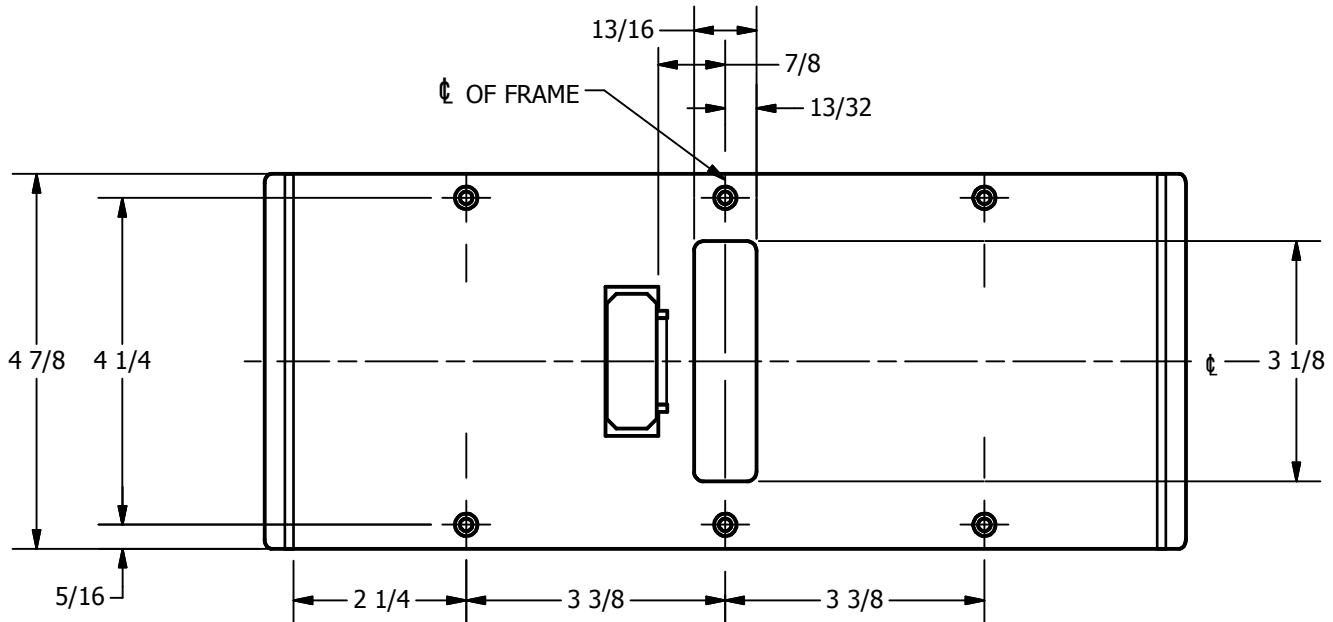

SP-CR676 CUSTOM DOUBLE LIPPED STRIKE AND RESCUE STOP

FOR 1-3/4" CENTER HUNG DOOR, MORTISE LOCK W/DEAD BOLT, 11-1/4" FRAME

**ABH DOOR STOP COVER DIMENSIONS
MAY NOT MATCH OTHER MANUFACTURERS**

REINFORCEMENT:

WHEN INSTALLING IN METAL FRAME, REINFORCEMENT IS **NEEDED** WITH THIS PRODUCT, CUSTOMER OR MANUFACTURER TO SUPPLY FRAME REINFORCEMENT WITH LATCH BOLT CLEARANCE

2-5/16
MIN. CLEARANCE
FOR DOOR STOP COVER
CENTERED

1-1/2
MIN. CLEARANCE
FOR DOOR STRIKE
CENTERED

(2) REINFORCEMENT PLATES
SUPPLIED BY DOOR FRAME
MANUFACTURER

NOTE:

1. HORIZONTAL CENTERLINE OF PLATE TO MATCH HORIZONTAL CENTERLINE OF CUTOUT.
2. SCREWS 8-32 X 3/8" UNDERCUT F.H.M.S.
3. R.H. DOOR SHOWN, L.H. OPPOSITE