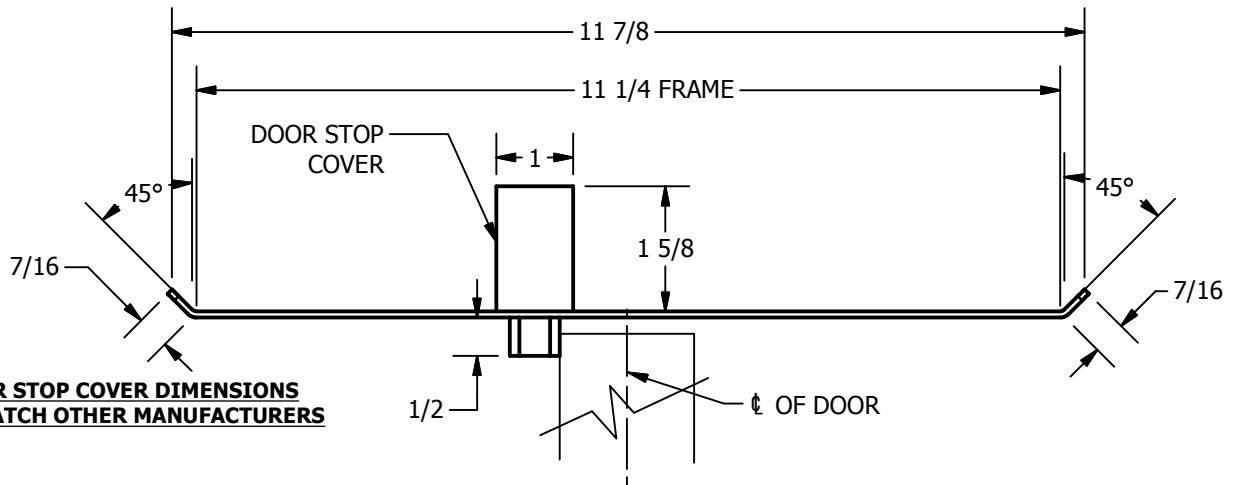

SP-CR676 CUSTOM DOUBLE LIPPED STRIKE AND RESCUE STOP

FOR 1-3/4" CENTER HUNG DOOR, MORTISE LOCK W/DEAD BOLT, 11-1/4" FRAME

**ABH DOOR STOP COVER DIMENSIONS
MAY NOT MATCH OTHER MANUFACTURERS**

REINFORCEMENT:

WHEN INSTALLING IN METAL FRAME, REINFORCEMENT IS **NEEDED** WITH THIS PRODUCT, CUSTOMER OR MANUFACTURER TO SUPPLY FRAME REINFORCEMENT WITH LATCH BOLT CLEARANCE

2-5/16
MIN. CLEARANCE
FOR DOOR STOP COVER
CENTERED

1-1/2
MIN. CLEARANCE
FOR DOOR STRIKE
CENTERED

(2) REINFORCEMENT PLATES
SUPPLIED BY DOOR FRAME
MANUFACTURER

NOTE:

1. HORIZONTAL CENTERLINE OF PLATE TO MATCH HORIZONTAL CENTERLINE OF CUTOUT.
2. SCREWS 8-32 X 3/8" UNDERCUT F.H.M.S.
3. R.H. DOOR SHOWN, L.H. OPPOSITE