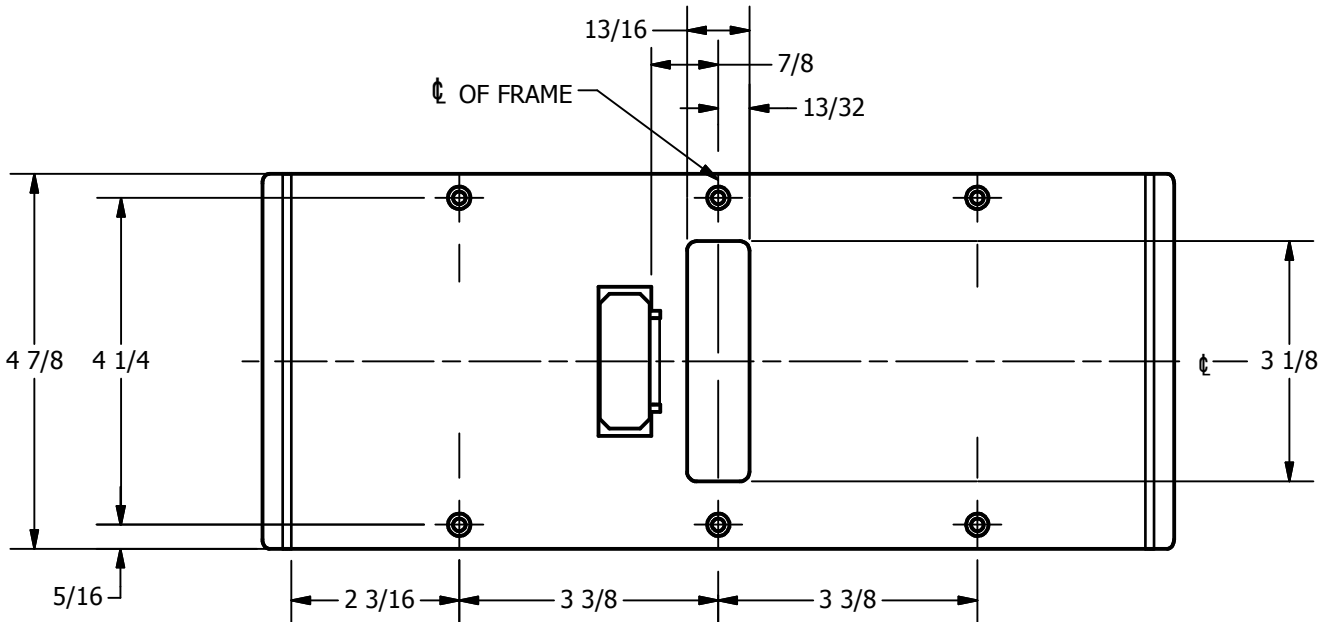

SP-CR675 CUSTOM DOUBLE LIPPED STRIKE AND RESCUE STOP

FOR 1-3/4" CENTER HUNG DOOR, MORTISE LOCK W/DEAD BOLT, 11-1/8" FRAME

**ABH DOOR STOP COVER DIMENSIONS
MAY NOT MATCH OTHER MANUFACTURERS**

REINFORCEMENT:

WHEN INSTALLING IN METAL FRAME, REINFORCEMENT IS **NEEDED** WITH THIS PRODUCT, CUSTOMER OR MANUFACTURER TO SUPPLY FRAME REINFORCEMENT WITH LATCH BOLT CLEARANCE

2-5/16
MIN. CLEARANCE
FOR DOOR STOP COVER
CENTERED

1-1/2
MIN. CLEARANCE
FOR DOOR STRIKE
CENTERED

(2) REINFORCEMENT PLATES
SUPPLIED BY DOOR FRAME
MANUFACTURER

NOTE:

1. HORIZONTAL CENTERLINE OF PLATE TO MATCH HORIZONTAL CENTERLINE OF CUTOUT.
2. SCREWS 8-32 X 3/8" UNDERCUT F.H.M.S.
3. R.H. DOOR SHOWN, L.H. OPPOSITE