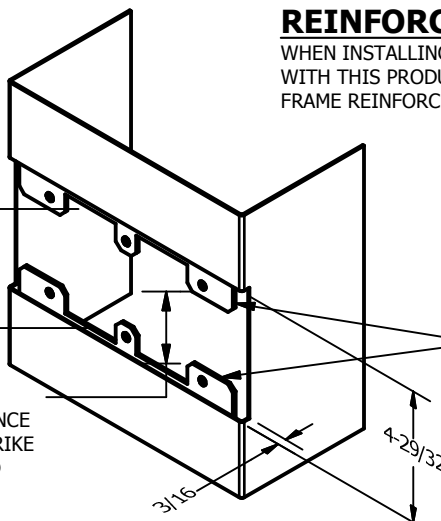

SP-CR675 CUSTOM DOUBLE LIPPED STRIKE AND RESCUE STOP

FOR 1-3/4" CENTER HUNG DOOR, MORTISE LOCK W/DEAD BOLT, 11-1/8" FRAME

**ABH DOOR STOP COVER DIMENSIONS
MAY NOT MATCH OTHER MANUFACTURERS**

REINFORCEMENT:

WHEN INSTALLING IN METAL FRAME, REINFORCEMENT IS **NEEDED** WITH THIS PRODUCT, CUSTOMER OR MANUFACTURER TO SUPPLY FRAME REINFORCEMENT WITH LATCH BOLT CLEARANCE

2-5/16
MIN. CLEARANCE
FOR DOOR STOP COVER
CENTERED

1-1/2
MIN. CLEARANCE
FOR DOOR STRIKE
CENTERED

(2) REINFORCEMENT PLATES
SUPPLIED BY DOOR FRAME
MANUFACTURER

NOTE:

1. HORIZONTAL CENTERLINE OF PLATE TO MATCH HORIZONTAL CENTERLINE OF CUTOUT.
2. SCREWS 8-32 X 3/8" UNDERCUT F.H.M.S.
3. R.H. DOOR SHOWN, L.H. OPPOSITE