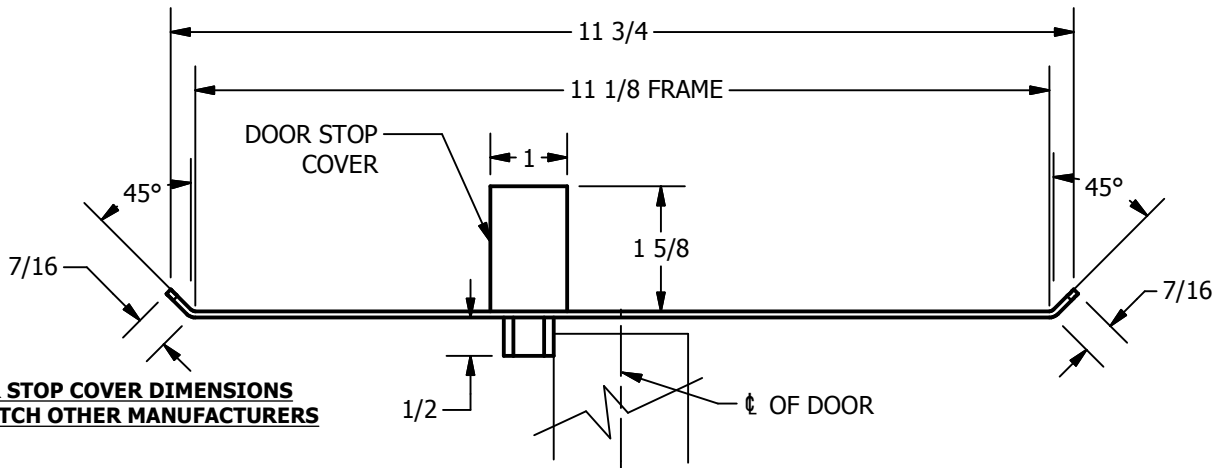

SP-CR675 CUSTOM DOUBLE LIPPED STRIKE AND RESCUE STOP

FOR 1-3/4" CENTER HUNG DOOR, MORTISE LOCK W/DEAD BOLT, 11-1/8" FRAME

**ABH DOOR STOP COVER DIMENSIONS
MAY NOT MATCH OTHER MANUFACTURERS**

REINFORCEMENT:

WHEN INSTALLING IN METAL FRAME, REINFORCEMENT IS **NEEDED** WITH THIS PRODUCT, CUSTOMER OR MANUFACTURER TO SUPPLY FRAME REINFORCEMENT WITH LATCH BOLT CLEARANCE

2-5/16
MIN. CLEARANCE
FOR DOOR STOP COVER
CENTERED

1-1/2
MIN. CLEARANCE
FOR DOOR STRIKE
CENTERED

(2) REINFORCEMENT PLATES
SUPPLIED BY DOOR FRAME
MANUFACTURER

NOTE:

1. HORIZONTAL CENTERLINE OF PLATE TO MATCH HORIZONTAL CENTERLINE OF CUTOUT.
2. SCREWS 8-32 X 3/8" UNDERCUT F.H.M.S.
3. R.H. DOOR SHOWN, L.H. OPPOSITE