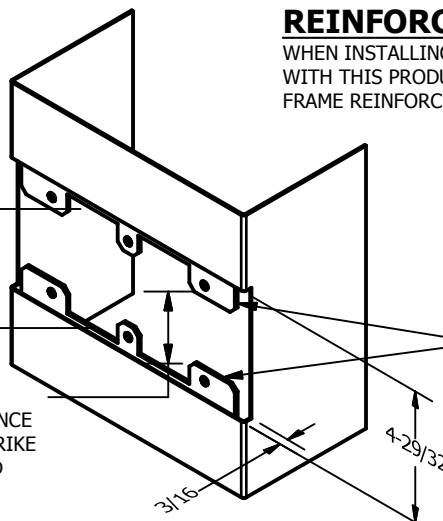

SP-CR673 CUSTOM DOUBLE LIPPED STRIKE AND RESCUE STOP

FOR 1-3/4" CENTER HUNG DOOR, MORTISE LOCK W/DEAD BOLT, 10-7/8" FRAME

**ABH DOOR STOP COVER DIMENSIONS
MAY NOT MATCH OTHER MANUFACTURERS**

REINFORCEMENT:

WHEN INSTALLING IN METAL FRAME, REINFORCEMENT IS **NEEDED** WITH THIS PRODUCT, CUSTOMER OR MANUFACTURER TO SUPPLY FRAME REINFORCEMENT WITH LATCH BOLT CLEARANCE

2-5/16
MIN. CLEARANCE
FOR DOOR STOP COVER
CENTERED

1-1/2
MIN. CLEARANCE
FOR DOOR STRIKE
CENTERED

(2) REINFORCEMENT PLATES
SUPPLIED BY DOOR FRAME
MANUFACTURER

NOTE:

1. HORIZONTAL CENTERLINE OF PLATE TO MATCH HORIZONTAL CENTERLINE OF CUTOUT.
2. SCREWS 8-32 X 3/8" UNDERCUT F.H.M.S.
3. R.H. DOOR SHOWN, L.H. OPPOSITE