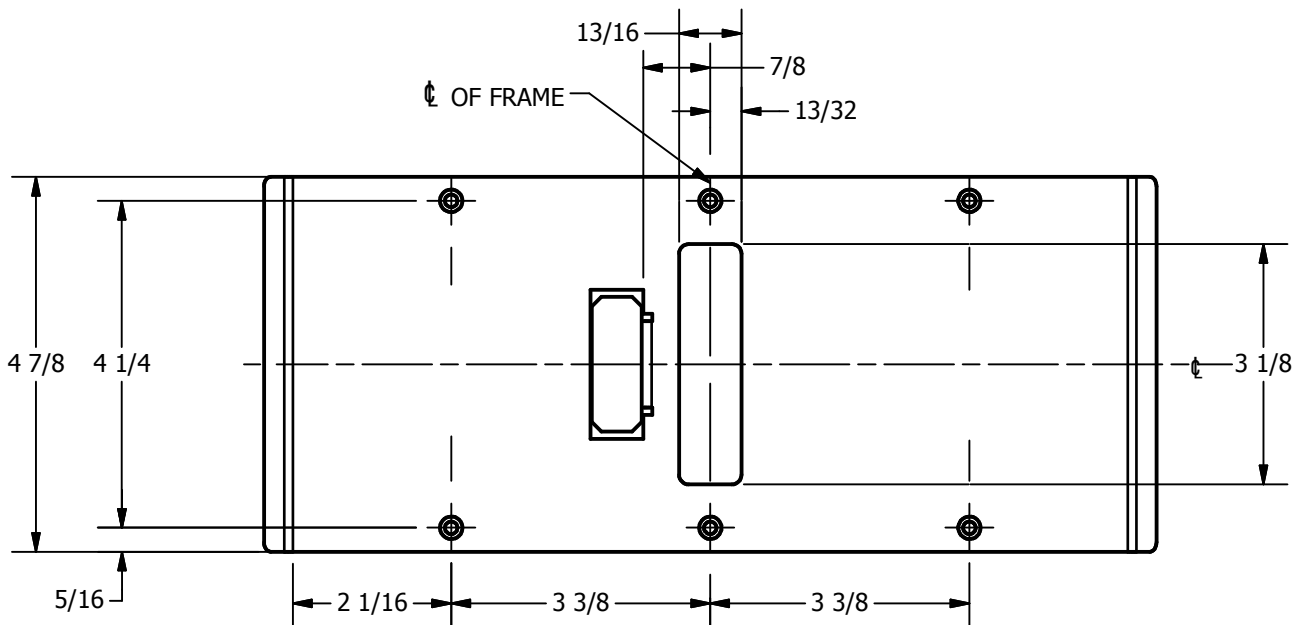

SP-CR673 CUSTOM DOUBLE LIPPED STRIKE AND RESCUE STOP

FOR 1-3/4" CENTER HUNG DOOR, MORTISE LOCK W/DEAD BOLT, 10-7/8" FRAME

**ABH DOOR STOP COVER DIMENSIONS
MAY NOT MATCH OTHER MANUFACTURERS**

REINFORCEMENT:

WHEN INSTALLING IN METAL FRAME, REINFORCEMENT IS **NEEDED** WITH THIS PRODUCT, CUSTOMER OR MANUFACTURER TO SUPPLY FRAME REINFORCEMENT WITH LATCH BOLT CLEARANCE

2-5/16
MIN. CLEARANCE
FOR DOOR STOP COVER
CENTERED

1-1/2
MIN. CLEARANCE
FOR DOOR STRIKE
CENTERED

(2) REINFORCEMENT PLATES
SUPPLIED BY DOOR FRAME
MANUFACTURER

NOTE:

1. HORIZONTAL CENTERLINE OF PLATE TO MATCH HORIZONTAL CENTERLINE OF CUTOUT.
2. SCREWS 8-32 X 3/8" UNDERCUT F.H.M.S.
3. R.H. DOOR SHOWN, L.H. OPPOSITE