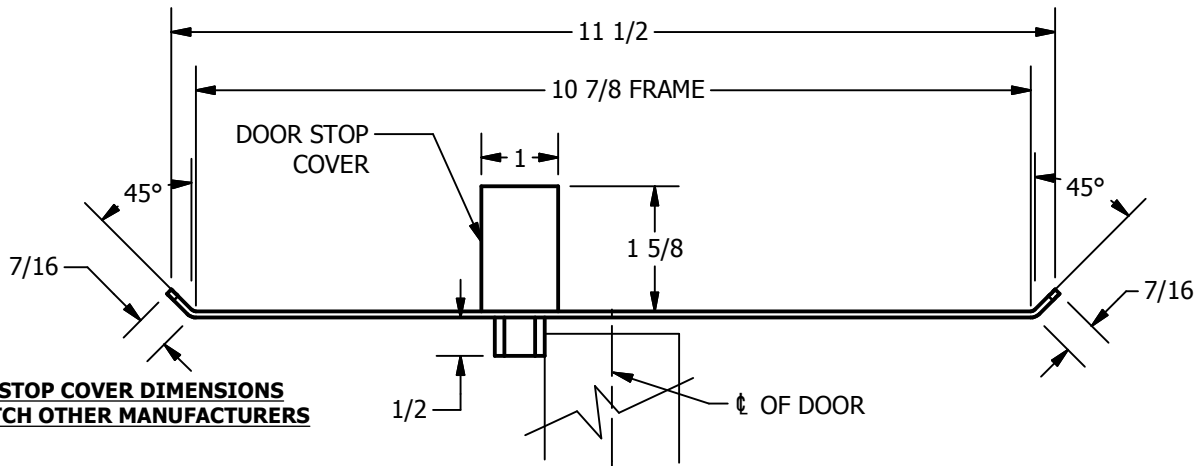

SP-CR673 CUSTOM DOUBLE LIPPED STRIKE AND RESCUE STOP

FOR 1-3/4" CENTER HUNG DOOR, MORTISE LOCK W/DEAD BOLT, 10-7/8" FRAME

**ABH DOOR STOP COVER DIMENSIONS
MAY NOT MATCH OTHER MANUFACTURERS**

REINFORCEMENT:

WHEN INSTALLING IN METAL FRAME, REINFORCEMENT IS **NEEDED** WITH THIS PRODUCT, CUSTOMER OR MANUFACTURER TO SUPPLY FRAME REINFORCEMENT WITH LATCH BOLT CLEARANCE

2-5/16
MIN. CLEARANCE
FOR DOOR STOP COVER
CENTERED

1-1/2
MIN. CLEARANCE
FOR DOOR STRIKE
CENTERED

(2) REINFORCEMENT PLATES
SUPPLIED BY DOOR FRAME
MANUFACTURER

NOTE:

1. HORIZONTAL CENTERLINE OF PLATE TO MATCH HORIZONTAL CENTERLINE OF CUTOUT.
2. SCREWS 8-32 X 3/8" UNDERCUT F.H.M.S.
3. R.H. DOOR SHOWN, L.H. OPPOSITE