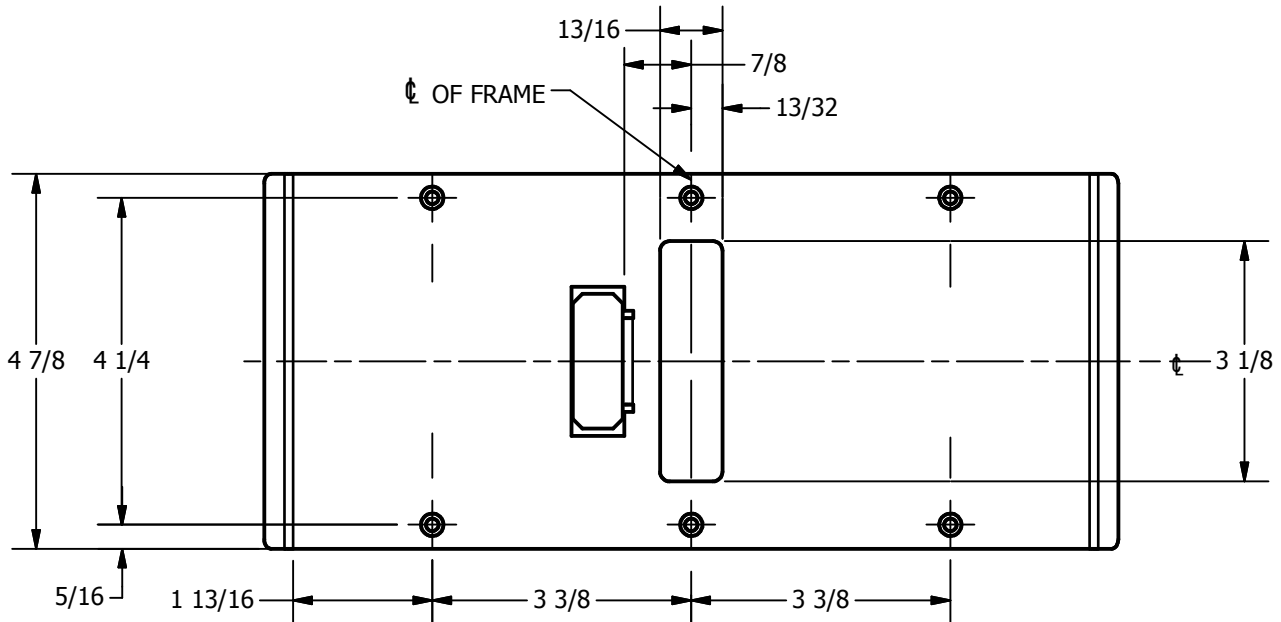

SP-CR669 CUSTOM DOUBLE LIPPED STRIKE AND RESCUE STOP

FOR 1-3/4" CENTER HUNG DOOR, MORTISE LOCK W/DEAD BOLT, 10-3/8" FRAME

**ABH DOOR STOP COVER DIMENSIONS
MAY NOT MATCH OTHER MANUFACTURERS**

REINFORCEMENT:

WHEN INSTALLING IN METAL FRAME, REINFORCEMENT IS **NEEDED** WITH THIS PRODUCT, CUSTOMER OR MANUFACTURER TO SUPPLY FRAME REINFORCEMENT WITH LATCH BOLT CLEARANCE

2-5/16
MIN. CLEARANCE
FOR DOOR STOP COVER
CENTERED

1-1/2
MIN. CLEARANCE
FOR DOOR STRIKE
CENTERED

(2) REINFORCEMENT PLATES
SUPPLIED BY DOOR FRAME
MANUFACTURER

NOTE:

1. HORIZONTAL CENTERLINE OF PLATE TO MATCH HORIZONTAL CENTERLINE OF CUTOUT.
2. SCREWS 8-32 X 3/8" UNDERCUT F.H.M.S.
3. R.H. DOOR SHOWN, L.H. OPPOSITE