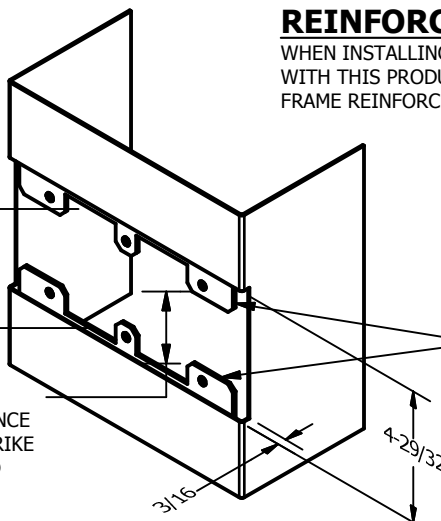

SP-CR669 CUSTOM DOUBLE LIPPED STRIKE AND RESCUE STOP

FOR 1-3/4" CENTER HUNG DOOR, MORTISE LOCK W/DEAD BOLT, 10-3/8" FRAME

**ABH DOOR STOP COVER DIMENSIONS
MAY NOT MATCH OTHER MANUFACTURERS**

REINFORCEMENT:

WHEN INSTALLING IN METAL FRAME, REINFORCEMENT IS **NEEDED** WITH THIS PRODUCT, CUSTOMER OR MANUFACTURER TO SUPPLY FRAME REINFORCEMENT WITH LATCH BOLT CLEARANCE

2-5/16
MIN. CLEARANCE
FOR DOOR STOP COVER
CENTERED

1-1/2
MIN. CLEARANCE
FOR DOOR STRIKE
CENTERED

(2) REINFORCEMENT PLATES
SUPPLIED BY DOOR FRAME
MANUFACTURER

NOTE:

1. HORIZONTAL CENTERLINE OF PLATE TO MATCH HORIZONTAL CENTERLINE OF CUTOUT.
2. SCREWS 8-32 X 3/8" UNDERCUT F.H.M.S.
3. R.H. DOOR SHOWN, L.H. OPPOSITE