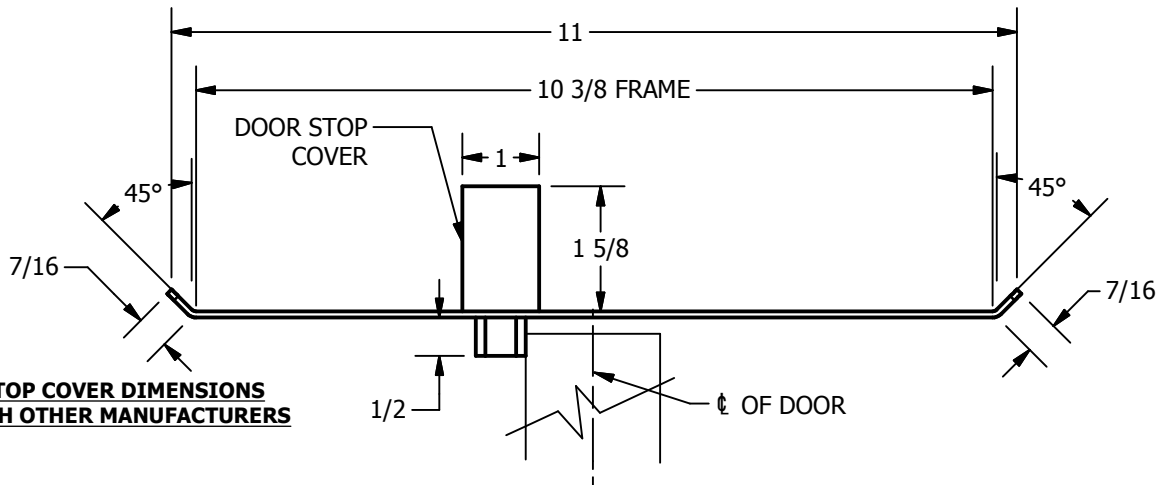

SP-CR669 CUSTOM DOUBLE LIPPED STRIKE AND RESCUE STOP

FOR 1-3/4" CENTER HUNG DOOR, MORTISE LOCK W/DEAD BOLT, 10-3/8" FRAME

**ABH DOOR STOP COVER DIMENSIONS
MAY NOT MATCH OTHER MANUFACTURERS**

REINFORCEMENT:

WHEN INSTALLING IN METAL FRAME, REINFORCEMENT IS **NEEDED** WITH THIS PRODUCT, CUSTOMER OR MANUFACTURER TO SUPPLY FRAME REINFORCEMENT WITH LATCH BOLT CLEARANCE

2-5/16
MIN. CLEARANCE
FOR DOOR STOP COVER
CENTERED

1-1/2
MIN. CLEARANCE
FOR DOOR STRIKE
CENTERED

(2) REINFORCEMENT PLATES
SUPPLIED BY DOOR FRAME
MANUFACTURER

NOTE:

1. HORIZONTAL CENTERLINE OF PLATE TO MATCH HORIZONTAL CENTERLINE OF CUTOUT.
2. SCREWS 8-32 X 3/8" UNDERCUT F.H.M.S.
3. R.H. DOOR SHOWN, L.H. OPPOSITE