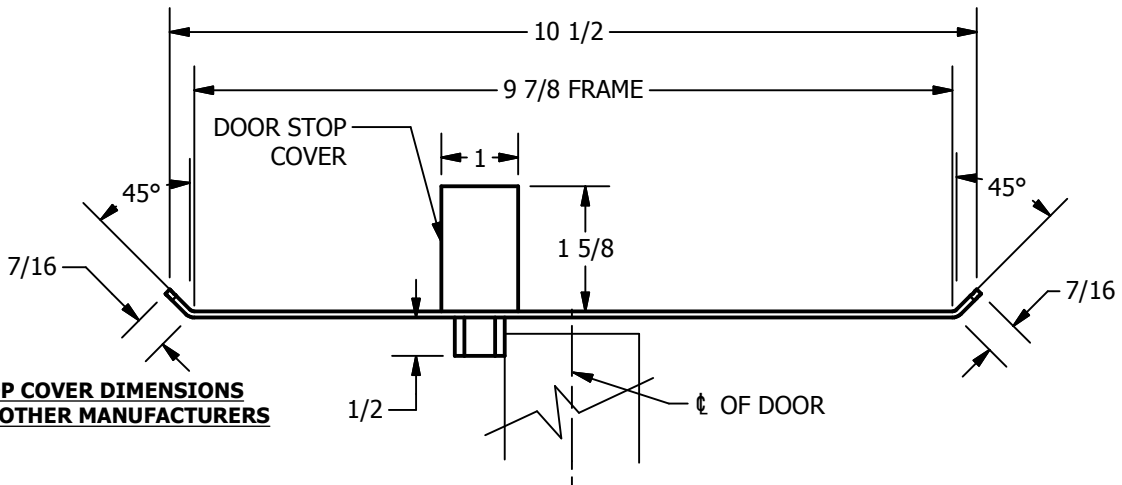

SP-CR665 CUSTOM DOUBLE LIPPED STRIKE AND RESCUE STOP

FOR 1-3/4" CENTER HUNG DOOR, MORTISE LOCK W/DEAD BOLT, 9-7/8" FRAME

**ABH DOOR STOP COVER DIMENSIONS
MAY NOT MATCH OTHER MANUFACTURERS**

REINFORCEMENT:

WHEN INSTALLING IN METAL FRAME, REINFORCEMENT IS **NEEDED** WITH THIS PRODUCT, CUSTOMER OR MANUFACTURER TO SUPPLY FRAME REINFORCEMENT WITH LATCH BOLT CLEARANCE

2-5/16
MIN. CLEARANCE
FOR DOOR STOP COVER
CENTERED

1-1/2
MIN. CLEARANCE
FOR DOOR STRIKE
CENTERED

(2) REINFORCEMENT PLATES
SUPPLIED BY DOOR FRAME
MANUFACTURER

NOTE:

1. HORIZONTAL CENTERLINE OF PLATE TO MATCH HORIZONTAL CENTERLINE OF CUTOUT.
2. SCREWS 8-32 X 3/8" UNDERCUT F.H.M.S.
3. R.H. DOOR SHOWN, L.H. OPPOSITE