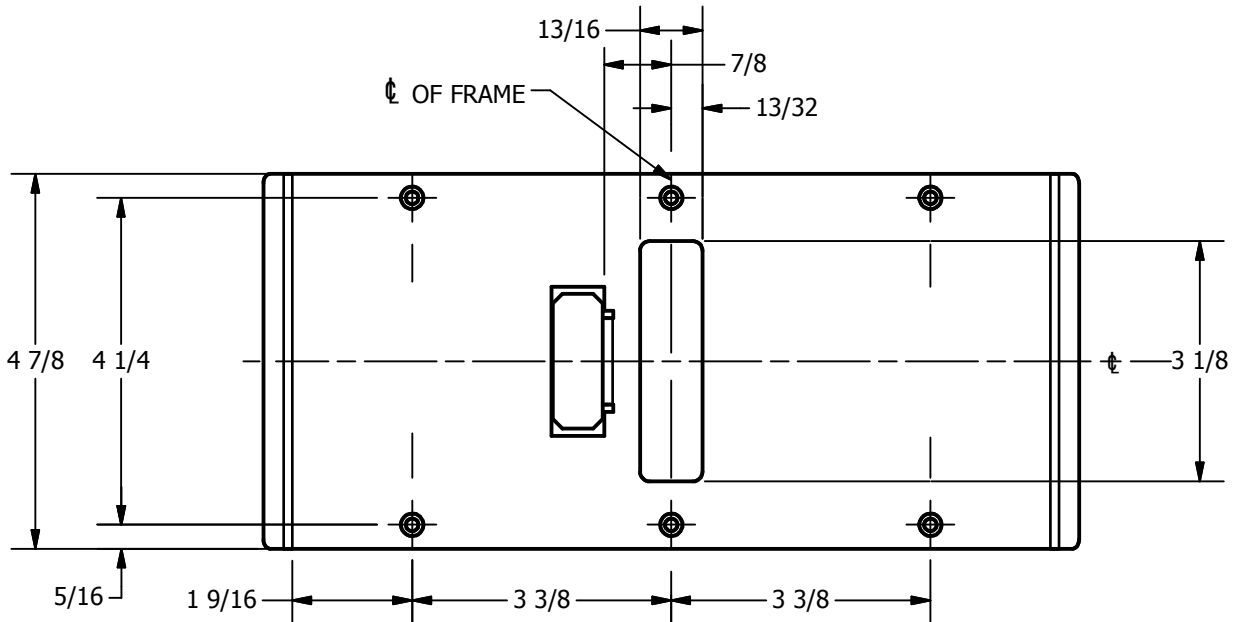

SP-CR665 CUSTOM DOUBLE LIPPED STRIKE AND RESCUE STOP

FOR 1-3/4" CENTER HUNG DOOR, MORTISE LOCK W/DEAD BOLT, 9-7/8" FRAME

**ABH DOOR STOP COVER DIMENSIONS
MAY NOT MATCH OTHER MANUFACTURERS**

REINFORCEMENT:

WHEN INSTALLING IN METAL FRAME, REINFORCEMENT IS **NEEDED** WITH THIS PRODUCT, CUSTOMER OR MANUFACTURER TO SUPPLY FRAME REINFORCEMENT WITH LATCH BOLT CLEARANCE

2-5/16
MIN. CLEARANCE
FOR DOOR STOP COVER
CENTERED

1-1/2
MIN. CLEARANCE
FOR DOOR STRIKE
CENTERED

(2) REINFORCEMENT PLATES
SUPPLIED BY DOOR FRAME
MANUFACTURER

NOTE:

1. HORIZONTAL CENTERLINE OF PLATE TO MATCH HORIZONTAL CENTERLINE OF CUTOUT.
2. SCREWS 8-32 X 3/8" UNDERCUT F.H.M.S.
3. R.H. DOOR SHOWN, L.H. OPPOSITE