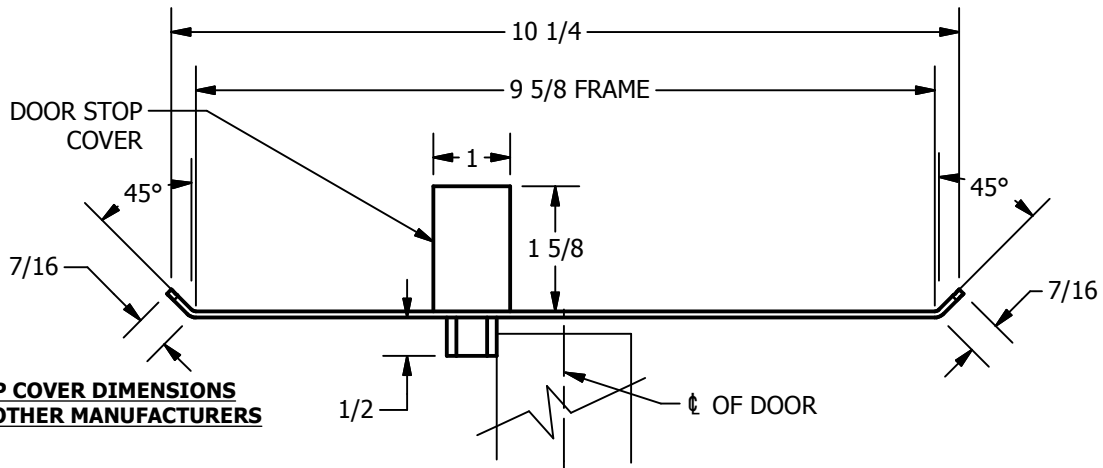

SP-CR663 CUSTOM DOUBLE LIPPED STRIKE AND RESCUE STOP

FOR 1-3/4" CENTER HUNG DOOR, MORTISE LOCK W/DEAD BOLT, 9-5/8" FRAME

**ABH DOOR STOP COVER DIMENSIONS
MAY NOT MATCH OTHER MANUFACTURERS**

REINFORCEMENT:

WHEN INSTALLING IN METAL FRAME, REINFORCEMENT IS **NEEDED** WITH THIS PRODUCT, CUSTOMER OR MANUFACTURER TO SUPPLY FRAME REINFORCEMENT WITH LATCH BOLT CLEARANCE

2-5/16
MIN. CLEARANCE
FOR DOOR STOP COVER
CENTERED

1-1/2
MIN. CLEARANCE
FOR DOOR STRIKE
CENTERED

(2) REINFORCEMENT PLATES
SUPPLIED BY DOOR FRAME
MANUFACTURER

NOTE:

1. HORIZONTAL CENTERLINE OF PLATE TO MATCH HORIZONTAL CENTERLINE OF CUTOUT.
2. SCREWS 8-32 X 3/8" UNDERCUT F.H.M.S.
3. R.H. DOOR SHOWN, L.H. OPPOSITE