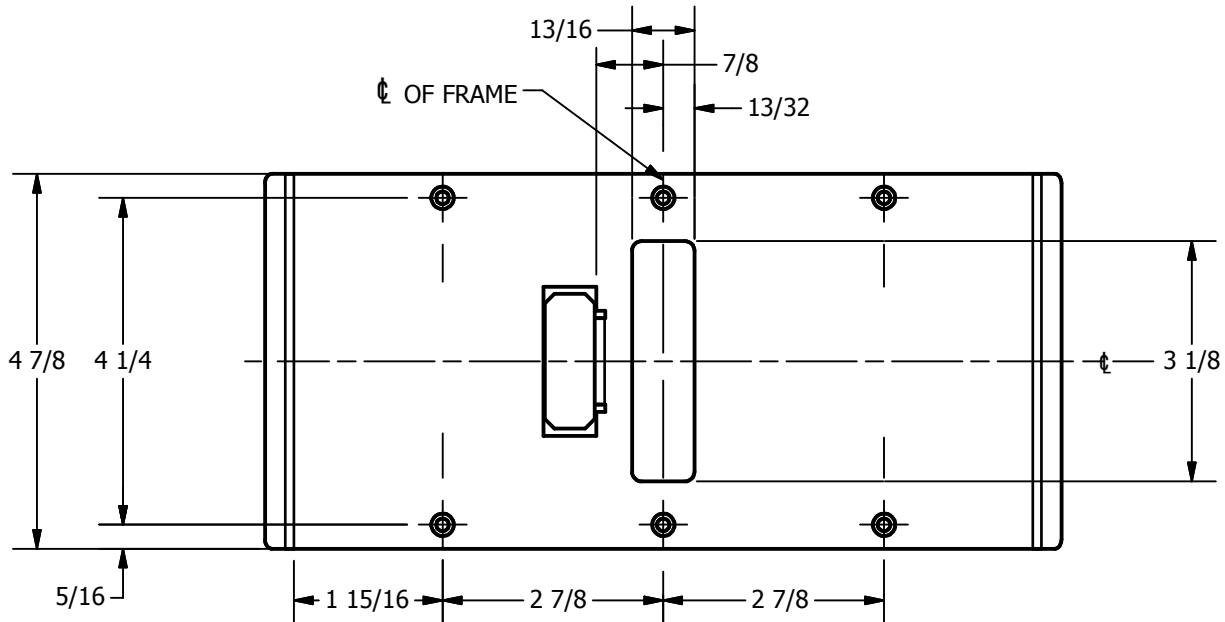

SP-CR663 CUSTOM DOUBLE LIPPED STRIKE AND RESCUE STOP

FOR 1-3/4" CENTER HUNG DOOR, MORTISE LOCK W/DEAD BOLT, 9-5/8" FRAME

**ABH DOOR STOP COVER DIMENSIONS
MAY NOT MATCH OTHER MANUFACTURERS**

REINFORCEMENT:

WHEN INSTALLING IN METAL FRAME, REINFORCEMENT IS **NEEDED** WITH THIS PRODUCT, CUSTOMER OR MANUFACTURER TO SUPPLY FRAME REINFORCEMENT WITH LATCH BOLT CLEARANCE

2-5/16
MIN. CLEARANCE
FOR DOOR STOP COVER
CENTERED

1-1/2
MIN. CLEARANCE
FOR DOOR STRIKE
CENTERED

(2) REINFORCEMENT PLATES
SUPPLIED BY DOOR FRAME
MANUFACTURER

NOTE:

1. HORIZONTAL CENTERLINE OF PLATE TO MATCH HORIZONTAL CENTERLINE OF CUTOUT.
2. SCREWS 8-32 X 3/8" UNDERCUT F.H.M.S.
3. R.H. DOOR SHOWN, L.H. OPPOSITE