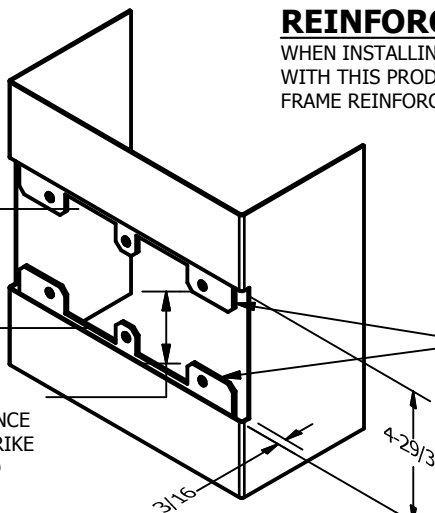

REINFORCEMENT:

WHEN INSTALLING IN METAL FRAME, REINFORCEMENT IS **NEEDED** WITH THIS PRODUCT, CUSTOMER OR MANUFACTURER TO SUPPLY FRAME REINFORCEMENT WITH LATCH BOLT CLEARANCE

2-5/16
MIN. CLEARANCE
FOR DOOR STOP COVER
CENTERED

1-1/2
MIN. CLEARANCE
FOR DOOR STRIKE
CENTERED