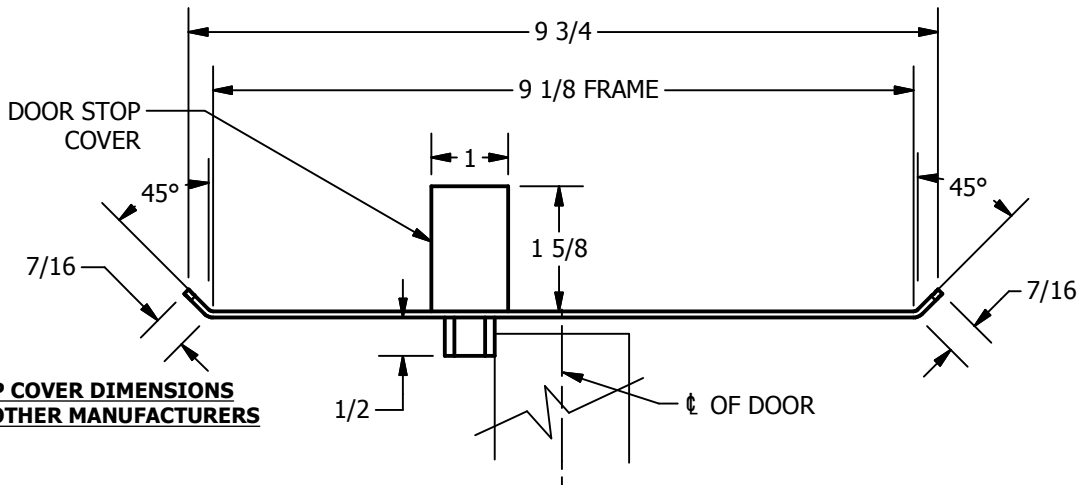

# SP-CR659 CUSTOM DOUBLE LIPPED STRIKE AND RESCUE STOP

FOR 1-3/4" CENTER HUNG DOOR, MORTISE LOCK W/DEAD BOLT, 9-1/8" FRAME

**ABH DOOR STOP COVER DIMENSIONS  
MAY NOT MATCH OTHER MANUFACTURERS**

## REINFORCEMENT:

WHEN INSTALLING IN METAL FRAME, REINFORCEMENT IS **NEEDED** WITH THIS PRODUCT, CUSTOMER OR MANUFACTURER TO SUPPLY FRAME REINFORCEMENT WITH LATCH BOLT CLEARANCE

2-5/16  
MIN. CLEARANCE  
FOR DOOR STOP COVER  
CENTERED

## NOTE:

1. HORIZONTAL CENTERLINE OF PLATE TO MATCH HORIZONTAL CENTERLINE OF CUTOUT.
2. SCREWS 8-32 X 3/8" UNDERCUT F.H.M.S.
3. R.H. DOOR SHOWN, L.H. OPPOSITE