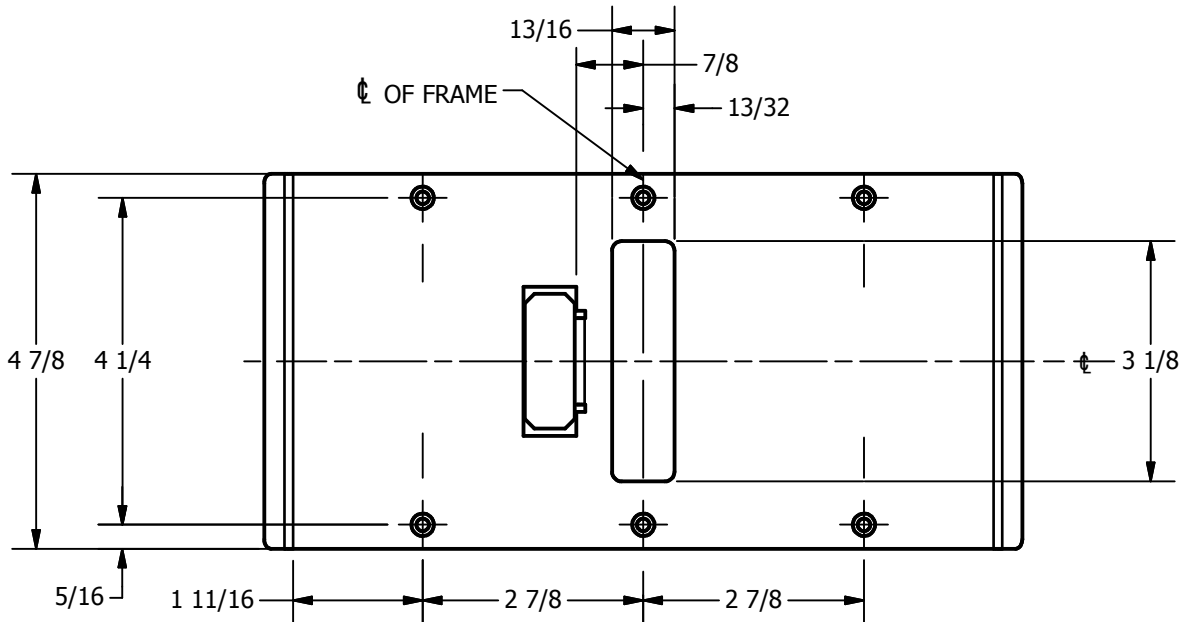

# SP-CR659 CUSTOM DOUBLE LIPPED STRIKE AND RESCUE STOP

FOR 1-3/4" CENTER HUNG DOOR, MORTISE LOCK W/DEAD BOLT, 9-1/8" FRAME

**ABH DOOR STOP COVER DIMENSIONS  
MAY NOT MATCH OTHER MANUFACTURERS**

## REINFORCEMENT:

WHEN INSTALLING IN METAL FRAME, REINFORCEMENT IS **NEEDED** WITH THIS PRODUCT, CUSTOMER OR MANUFACTURER TO SUPPLY FRAME REINFORCEMENT WITH LATCH BOLT CLEARANCE

2-5/16  
MIN. CLEARANCE  
FOR DOOR STOP COVER  
CENTERED

1-1/2  
MIN. CLEARANCE  
FOR DOOR STRIKE  
CENTERED

(2) REINFORCEMENT PLATES  
SUPPLIED BY DOOR FRAME  
MANUFACTURER

## NOTE:

1. HORIZONTAL CENTERLINE OF PLATE TO MATCH HORIZONTAL CENTERLINE OF CUTOUT.
2. SCREWS 8-32 X 3/8" UNDERCUT F.H.M.S.
3. R.H. DOOR SHOWN, L.H. OPPOSITE