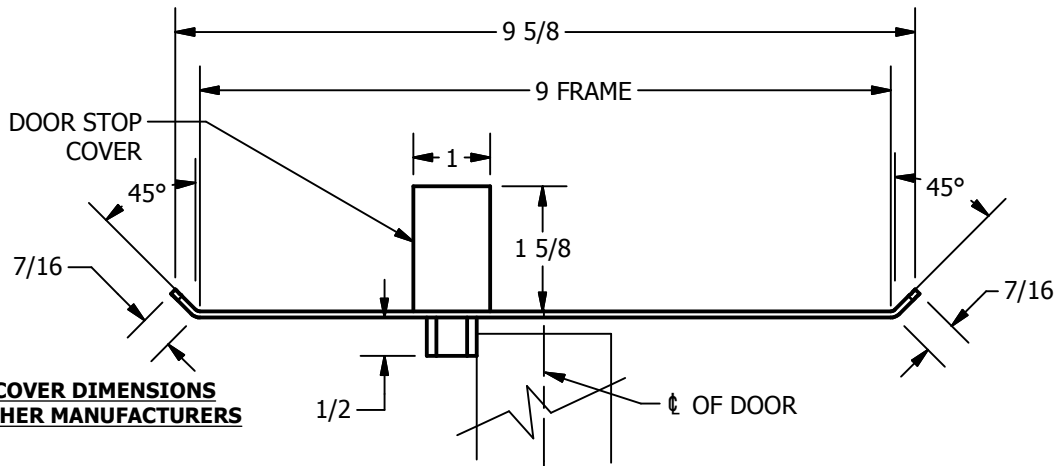

SP-CR658 CUSTOM DOUBLE LIPPED STRIKE AND RESCUE STOP

FOR 1-3/4" CENTER HUNG DOOR, MORTISE LOCK W/DEAD BOLT, 9" FRAME

**ABH DOOR STOP COVER DIMENSIONS
MAY NOT MATCH OTHER MANUFACTURERS**

REINFORCEMENT:

WHEN INSTALLING IN METAL FRAME, REINFORCEMENT IS **NEEDED** WITH THIS PRODUCT, CUSTOMER OR MANUFACTURER TO SUPPLY FRAME REINFORCEMENT WITH LATCH BOLT CLEARANCE

2-5/16
MIN. CLEARANCE
FOR DOOR STOP COVER
CENTERED

1-1/2
MIN. CLEARANCE
FOR DOOR STRIKE
CENTERED

(2) REINFORCEMENT PLATES
SUPPLIED BY DOOR FRAME
MANUFACTURER

NOTE:

1. HORIZONTAL CENTERLINE OF PLATE TO MATCH HORIZONTAL CENTERLINE OF CUTOUT.
2. SCREWS 8-32 X 3/8" UNDERCUT F.H.M.S.
3. R.H. DOOR SHOWN, L.H. OPPOSITE