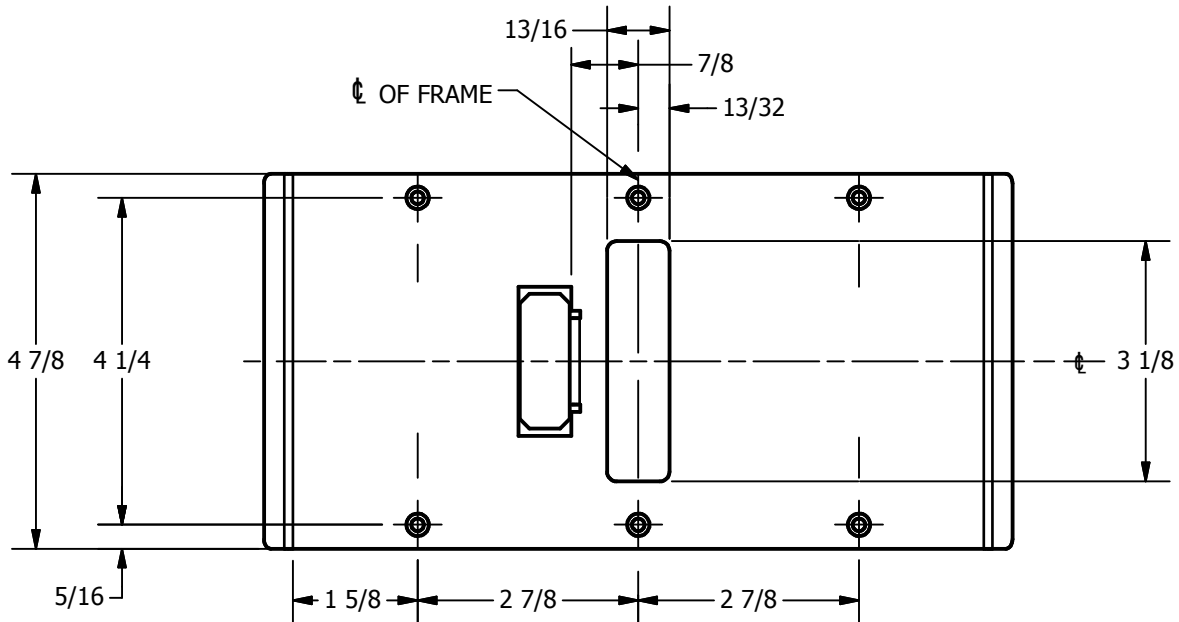

SP-CR658 CUSTOM DOUBLE LIPPED STRIKE AND RESCUE STOP

FOR 1-3/4" CENTER HUNG DOOR, MORTISE LOCK W/DEAD BOLT, 9" FRAME

**ABH DOOR STOP COVER DIMENSIONS
MAY NOT MATCH OTHER MANUFACTURERS**

REINFORCEMENT:

WHEN INSTALLING IN METAL FRAME, REINFORCEMENT IS **NEEDED** WITH THIS PRODUCT, CUSTOMER OR MANUFACTURER TO SUPPLY FRAME REINFORCEMENT WITH LATCH BOLT CLEARANCE

2-5/16
MIN. CLEARANCE
FOR DOOR STOP COVER
CENTERED

1-1/2
MIN. CLEARANCE
FOR DOOR STRIKE
CENTERED

(2) REINFORCEMENT PLATES
SUPPLIED BY DOOR FRAME
MANUFACTURER

NOTE:

1. HORIZONTAL CENTERLINE OF PLATE TO MATCH HORIZONTAL CENTERLINE OF CUTOUT.
2. SCREWS 8-32 X 3/8" UNDERCUT F.H.M.S.
3. R.H. DOOR SHOWN, L.H. OPPOSITE