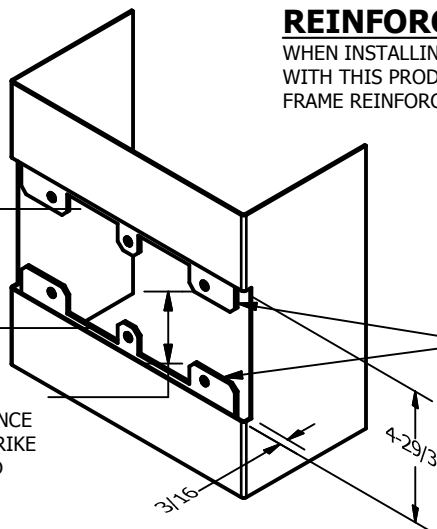

SP-CR658 CUSTOM DOUBLE LIPPED STRIKE AND RESCUE STOP

FOR 1-3/4" CENTER HUNG DOOR, MORTISE LOCK W/DEAD BOLT, 9" FRAME

**ABH DOOR STOP COVER DIMENSIONS
MAY NOT MATCH OTHER MANUFACTURERS**

REINFORCEMENT:

WHEN INSTALLING IN METAL FRAME, REINFORCEMENT IS **NEEDED** WITH THIS PRODUCT, CUSTOMER OR MANUFACTURER TO SUPPLY FRAME REINFORCEMENT WITH LATCH BOLT CLEARANCE

2-5/16
MIN. CLEARANCE
FOR DOOR STOP COVER
CENTERED

1-1/2
MIN. CLEARANCE
FOR DOOR STRIKE
CENTERED

(2) REINFORCEMENT PLATES
SUPPLIED BY DOOR FRAME
MANUFACTURER

NOTE:

1. HORIZONTAL CENTERLINE OF PLATE TO MATCH HORIZONTAL CENTERLINE OF CUTOUT.
2. SCREWS 8-32 X 3/8" UNDERCUT F.H.M.S.
3. R.H. DOOR SHOWN, L.H. OPPOSITE