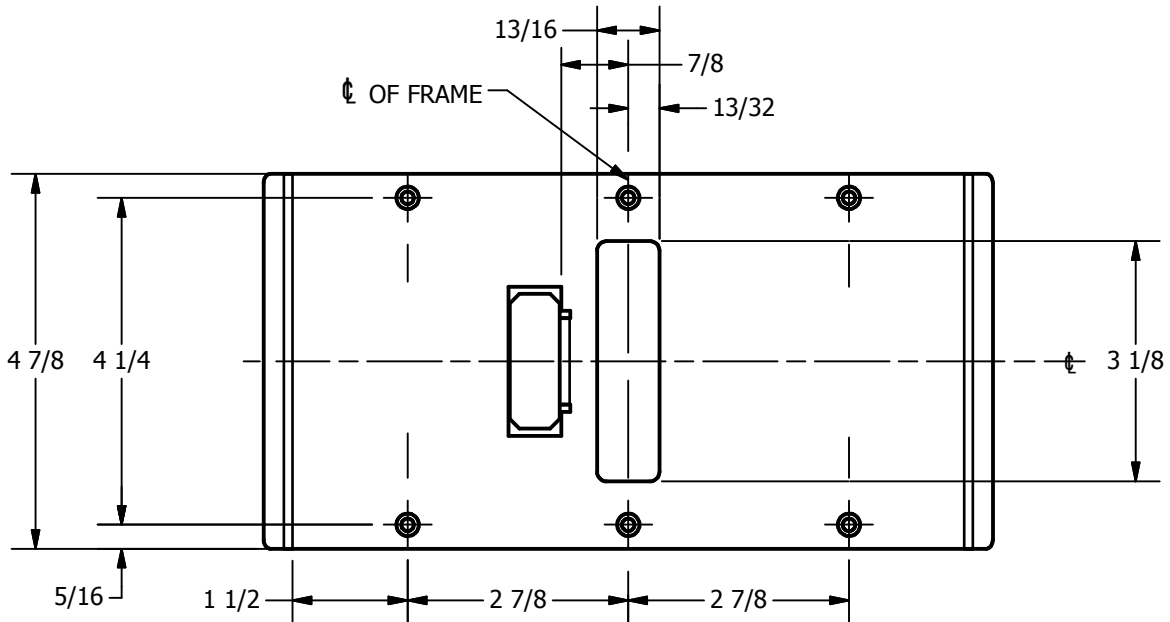

# SP-CR656 CUSTOM DOUBLE LIPPED STRIKE AND RESCUE STOP

FOR 1-3/4" CENTER HUNG DOOR, MORTISE LOCK W/DEAD BOLT, 8-3/4" FRAME

**ABH DOOR STOP COVER DIMENSIONS  
MAY NOT MATCH OTHER MANUFACTURERS**

## REINFORCEMENT:

WHEN INSTALLING IN METAL FRAME, REINFORCEMENT IS **NEEDED** WITH THIS PRODUCT, CUSTOMER OR MANUFACTURER TO SUPPLY FRAME REINFORCEMENT WITH LATCH BOLT CLEARANCE

2-5/16  
MIN. CLEARANCE  
FOR DOOR STOP COVER  
CENTERED

### NOTE:

1. HORIZONTAL CENTERLINE OF PLATE TO MATCH HORIZONTAL CENTERLINE OF CUTOUT.
2. SCREWS 8-32 X 3/8" UNDERCUT F.H.M.S.
3. R.H. DOOR SHOWN, L.H. OPPOSITE