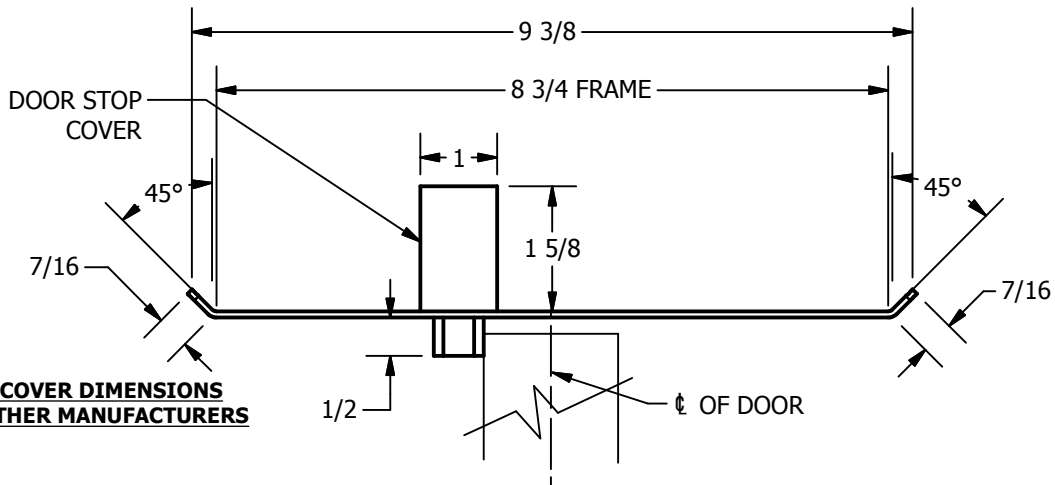

# SP-CR656 CUSTOM DOUBLE LIPPED STRIKE AND RESCUE STOP

FOR 1-3/4" CENTER HUNG DOOR, MORTISE LOCK W/DEAD BOLT, 8-3/4" FRAME

**ABH DOOR STOP COVER DIMENSIONS  
MAY NOT MATCH OTHER MANUFACTURERS**

## REINFORCEMENT:

WHEN INSTALLING IN METAL FRAME, REINFORCEMENT IS **NEEDED** WITH THIS PRODUCT, CUSTOMER OR MANUFACTURER TO SUPPLY FRAME REINFORCEMENT WITH LATCH BOLT CLEARANCE

2-5/16  
MIN. CLEARANCE  
FOR DOOR STOP COVER  
CENTERED

### NOTE:

1. HORIZONTAL CENTERLINE OF PLATE TO MATCH HORIZONTAL CENTERLINE OF CUTOUT.
2. SCREWS 8-32 X 3/8" UNDERCUT F.H.M.S.
3. R.H. DOOR SHOWN, L.H. OPPOSITE