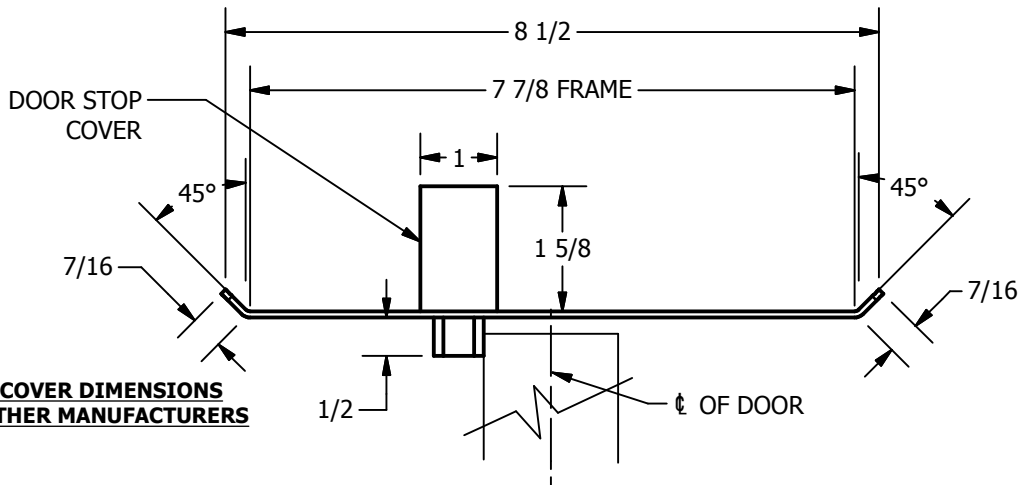

# SP-CR649 CUSTOM DOUBLE LIPPED STRIKE AND RESCUE STOP

FOR 1-3/4" CENTER HUNG DOOR, MORTISE LOCK W/DEAD BOLT, 7-7/8" FRAME

**ABH DOOR STOP COVER DIMENSIONS  
MAY NOT MATCH OTHER MANUFACTURERS**

## REINFORCEMENT:

WHEN INSTALLING IN METAL FRAME, REINFORCEMENT IS **NEEDED** WITH THIS PRODUCT, CUSTOMER OR MANUFACTURER TO SUPPLY FRAME REINFORCEMENT WITH LATCH BOLT CLEARANCE

2-5/16  
MIN. CLEARANCE  
FOR DOOR STOP COVER  
CENTERED

### NOTE:

1. HORIZONTAL CENTERLINE OF PLATE TO MATCH HORIZONTAL CENTERLINE OF CUTOUT.
2. SCREWS 8-32 X 3/8" UNDERCUT F.H.M.S.
3. R.H. DOOR SHOWN, L.H. OPPOSITE