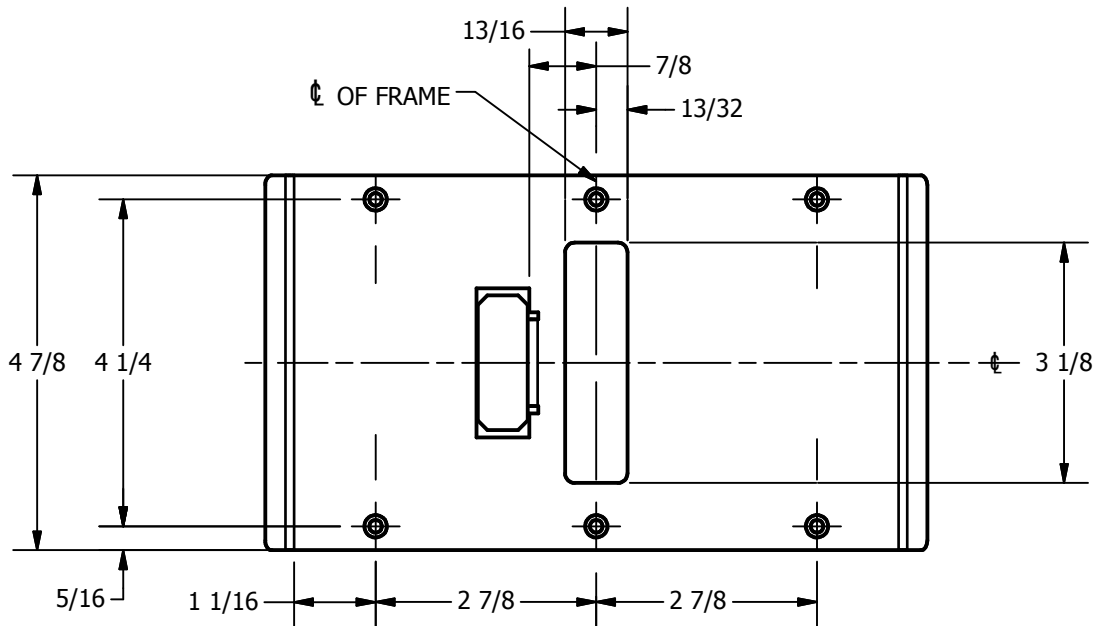

# SP-CR649 CUSTOM DOUBLE LIPPED STRIKE AND RESCUE STOP

FOR 1-3/4" CENTER HUNG DOOR, MORTISE LOCK W/DEAD BOLT, 7-7/8" FRAME

**ABH DOOR STOP COVER DIMENSIONS  
MAY NOT MATCH OTHER MANUFACTURERS**

## REINFORCEMENT:

WHEN INSTALLING IN METAL FRAME, REINFORCEMENT IS **NEEDED** WITH THIS PRODUCT, CUSTOMER OR MANUFACTURER TO SUPPLY FRAME REINFORCEMENT WITH LATCH BOLT CLEARANCE

2-5/16  
MIN. CLEARANCE  
FOR DOOR STOP COVER  
CENTERED

### NOTE:

1. HORIZONTAL CENTERLINE OF PLATE TO MATCH HORIZONTAL CENTERLINE OF CUTOUT.
2. SCREWS 8-32 X 3/8" UNDERCUT F.H.M.S.
3. R.H. DOOR SHOWN, L.H. OPPOSITE