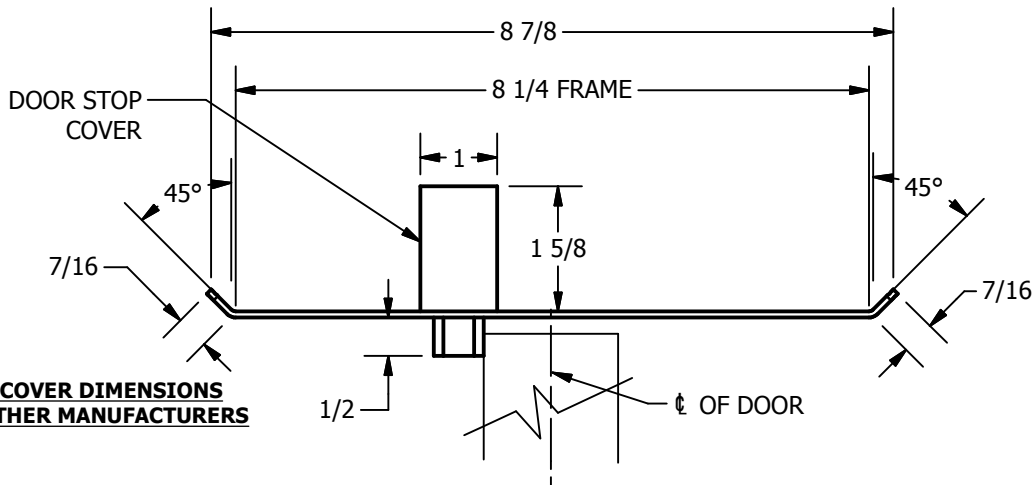

# SP-CR652 CUSTOM DOUBLE LIPPED STRIKE AND RESCUE STOP

FOR 1-3/4" CENTER HUNG DOOR, MORTISE LOCK W/DEAD BOLT, 8-1/4" FRAME

**ABH DOOR STOP COVER DIMENSIONS  
MAY NOT MATCH OTHER MANUFACTURERS**

## REINFORCEMENT:

WHEN INSTALLING IN METAL FRAME, REINFORCEMENT IS **NEEDED** WITH THIS PRODUCT, CUSTOMER OR MANUFACTURER TO SUPPLY FRAME REINFORCEMENT WITH LATCH BOLT CLEARANCE

2-5/16  
MIN. CLEARANCE  
FOR DOOR STOP COVER  
CENTERED

### NOTE:

1. HORIZONTAL CENTERLINE OF PLATE TO MATCH HORIZONTAL CENTERLINE OF CUTOUT.
2. SCREWS 8-32 X 3/8" UNDERCUT F.H.M.S.
3. R.H. DOOR SHOWN, L.H. OPPOSITE