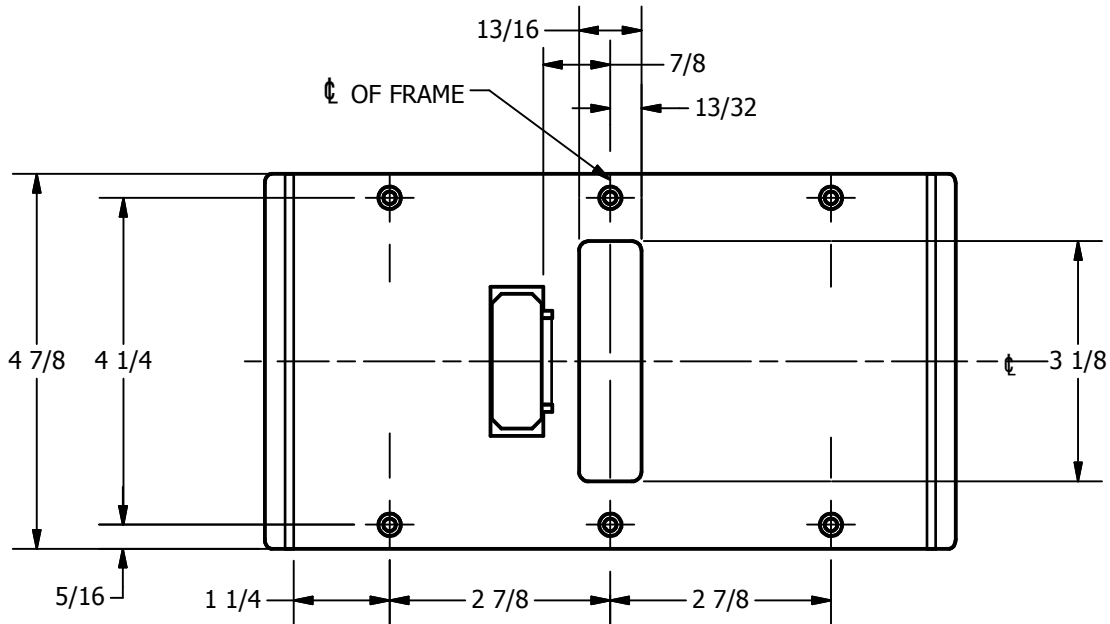

# SP-CR652 CUSTOM DOUBLE LIPPED STRIKE AND RESCUE STOP

FOR 1-3/4" CENTER HUNG DOOR, MORTISE LOCK W/DEAD BOLT, 8-1/4" FRAME

**ABH DOOR STOP COVER DIMENSIONS  
MAY NOT MATCH OTHER MANUFACTURERS**

## REINFORCEMENT:

WHEN INSTALLING IN METAL FRAME, REINFORCEMENT IS **NEEDED** WITH THIS PRODUCT, CUSTOMER OR MANUFACTURER TO SUPPLY FRAME REINFORCEMENT WITH LATCH BOLT CLEARANCE

2-5/16  
MIN. CLEARANCE  
FOR DOOR STOP COVER  
CENTERED

### NOTE:

1. HORIZONTAL CENTERLINE OF PLATE TO MATCH HORIZONTAL CENTERLINE OF CUTOUT.
2. SCREWS 8-32 X 3/8" UNDERCUT F.H.M.S.
3. R.H. DOOR SHOWN, L.H. OPPOSITE