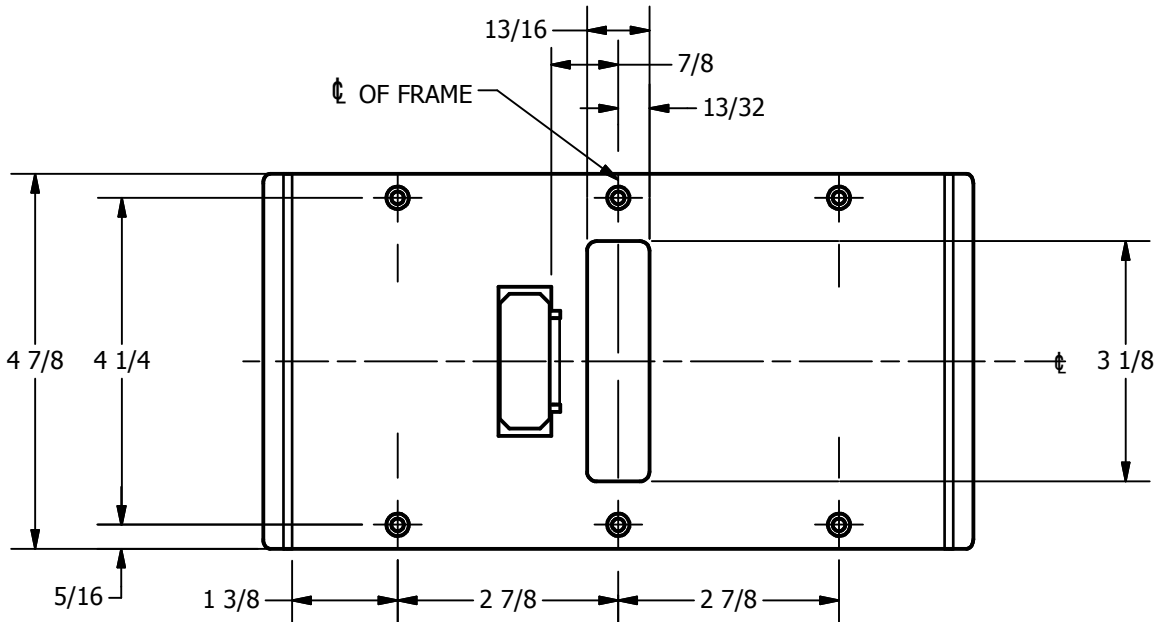

SP-CR654 CUSTOM DOUBLE LIPPED STRIKE AND RESCUE STOP

FOR 1-3/4" CENTER HUNG DOOR, MORTISE LOCK W/DEAD BOLT, 8-1/2" FRAME

**ABH DOOR STOP COVER DIMENSIONS
MAY NOT MATCH OTHER MANUFACTURERS**

REINFORCEMENT:

WHEN INSTALLING IN METAL FRAME, REINFORCEMENT IS **NEEDED** WITH THIS PRODUCT, CUSTOMER OR MANUFACTURER TO SUPPLY FRAME REINFORCEMENT WITH LATCH BOLT CLEARANCE

2-5/16
MIN. CLEARANCE
FOR DOOR STOP COVER
CENTERED

1-1/2
MIN. CLEARANCE
FOR DOOR STRIKE
CENTERED

(2) REINFORCEMENT PLATES
SUPPLIED BY DOOR FRAME
MANUFACTURER

NOTE:

1. HORIZONTAL CENTERLINE OF PLATE TO MATCH HORIZONTAL CENTERLINE OF CUTOUT.
2. SCREWS 8-32 X 3/8" UNDERCUT F.H.M.S.
3. R.H. DOOR SHOWN, L.H. OPPOSITE