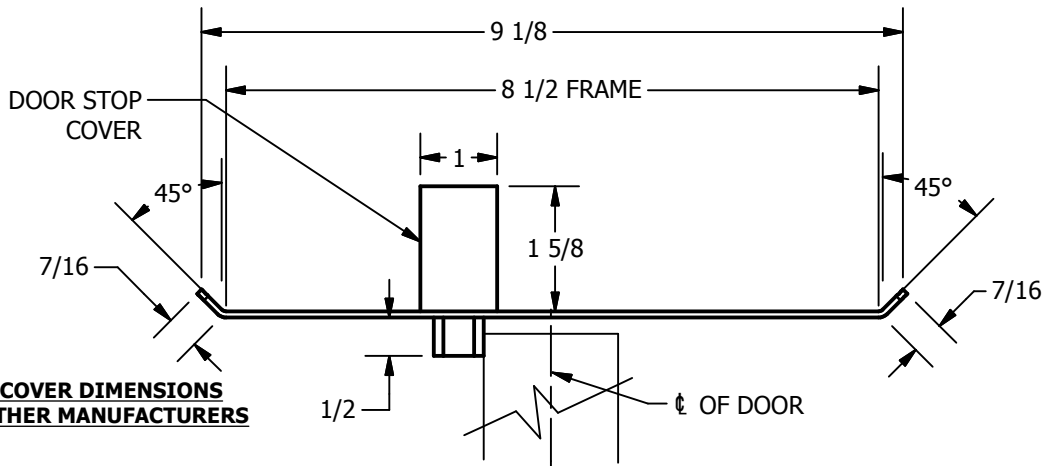

SP-CR654 CUSTOM DOUBLE LIPPED STRIKE AND RESCUE STOP

FOR 1-3/4" CENTER HUNG DOOR, MORTISE LOCK W/DEAD BOLT, 8-1/2" FRAME

**ABH DOOR STOP COVER DIMENSIONS
MAY NOT MATCH OTHER MANUFACTURERS**

REINFORCEMENT:

WHEN INSTALLING IN METAL FRAME, REINFORCEMENT IS **NEEDED** WITH THIS PRODUCT, CUSTOMER OR MANUFACTURER TO SUPPLY FRAME REINFORCEMENT WITH LATCH BOLT CLEARANCE

2-5/16
MIN. CLEARANCE
FOR DOOR STOP COVER
CENTERED

1-1/2
MIN. CLEARANCE
FOR DOOR STRIKE
CENTERED

(2) REINFORCEMENT PLATES
SUPPLIED BY DOOR FRAME
MANUFACTURER

NOTE:

1. HORIZONTAL CENTERLINE OF PLATE TO MATCH HORIZONTAL CENTERLINE OF CUTOUT.
2. SCREWS 8-32 X 3/8" UNDERCUT F.H.M.S.
3. R.H. DOOR SHOWN, L.H. OPPOSITE