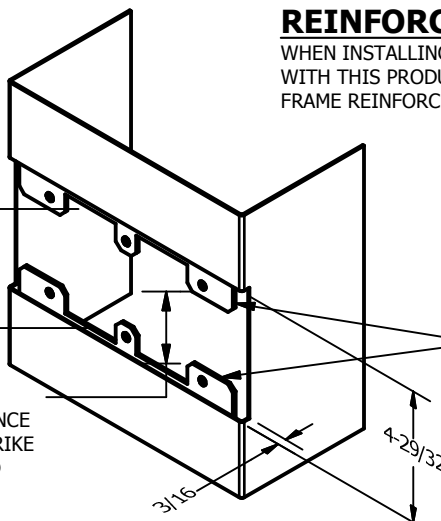

SP-CR654 CUSTOM DOUBLE LIPPED STRIKE AND RESCUE STOP

FOR 1-3/4" CENTER HUNG DOOR, MORTISE LOCK W/DEAD BOLT, 8-1/2" FRAME

**ABH DOOR STOP COVER DIMENSIONS
MAY NOT MATCH OTHER MANUFACTURERS**

REINFORCEMENT:

WHEN INSTALLING IN METAL FRAME, REINFORCEMENT IS **NEEDED** WITH THIS PRODUCT, CUSTOMER OR MANUFACTURER TO SUPPLY FRAME REINFORCEMENT WITH LATCH BOLT CLEARANCE

2-5/16
MIN. CLEARANCE
FOR DOOR STOP COVER
CENTERED

1-1/2
MIN. CLEARANCE
FOR DOOR STRIKE
CENTERED

(2) REINFORCEMENT PLATES
SUPPLIED BY DOOR FRAME
MANUFACTURER

NOTE:

1. HORIZONTAL CENTERLINE OF PLATE TO MATCH HORIZONTAL CENTERLINE OF CUTOUT.
2. SCREWS 8-32 X 3/8" UNDERCUT F.H.M.S.
3. R.H. DOOR SHOWN, L.H. OPPOSITE