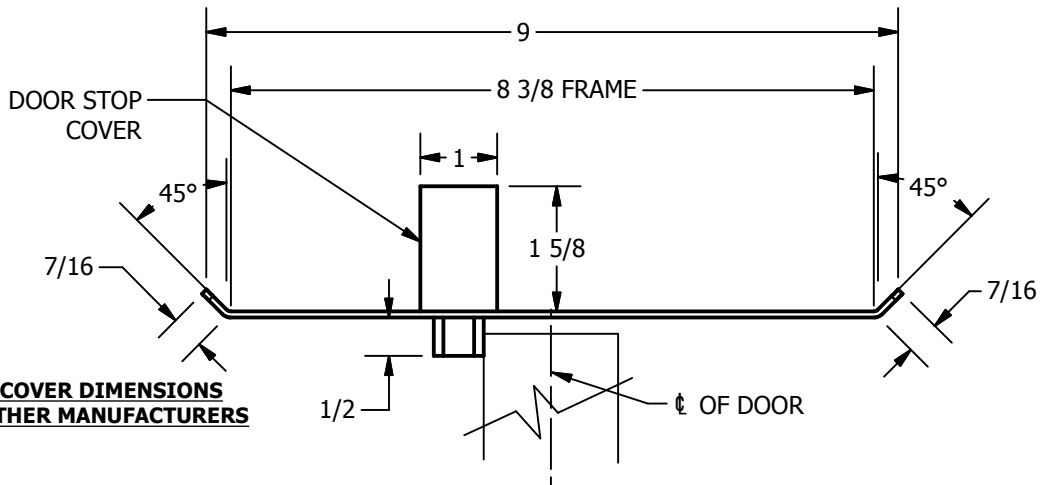

# SP-CR653 CUSTOM DOUBLE LIPPED STRIKE AND RESCUE STOP

FOR 1-3/4" CENTER HUNG DOOR, MORTISE LOCK W/DEAD BOLT, 8-3/8" FRAME

**ABH DOOR STOP COVER DIMENSIONS  
MAY NOT MATCH OTHER MANUFACTURERS**

## REINFORCEMENT:

WHEN INSTALLING IN METAL FRAME, REINFORCEMENT IS **NEEDED** WITH THIS PRODUCT, CUSTOMER OR MANUFACTURER TO SUPPLY FRAME REINFORCEMENT WITH LATCH BOLT CLEARANCE

2-5/16  
MIN. CLEARANCE  
FOR DOOR STOP COVER  
CENTERED

### NOTE:

1. HORIZONTAL CENTERLINE OF PLATE TO MATCH HORIZONTAL CENTERLINE OF CUTOUT.
2. SCREWS 8-32 X 3/8" UNDERCUT F.H.M.S.
3. R.H. DOOR SHOWN, L.H. OPPOSITE