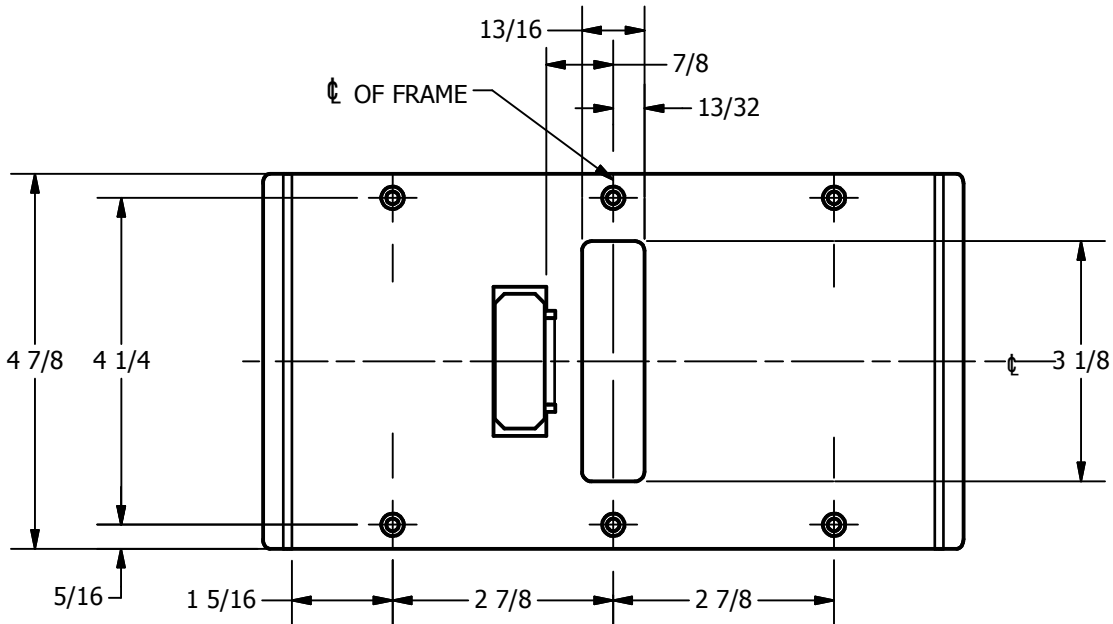

# SP-CR653 CUSTOM DOUBLE LIPPED STRIKE AND RESCUE STOP

FOR 1-3/4" CENTER HUNG DOOR, MORTISE LOCK W/DEAD BOLT, 8-3/8" FRAME

**ABH DOOR STOP COVER DIMENSIONS  
MAY NOT MATCH OTHER MANUFACTURERS**

## REINFORCEMENT:

WHEN INSTALLING IN METAL FRAME, REINFORCEMENT IS **NEEDED** WITH THIS PRODUCT, CUSTOMER OR MANUFACTURER TO SUPPLY FRAME REINFORCEMENT WITH LATCH BOLT CLEARANCE

2-5/16  
MIN. CLEARANCE  
FOR DOOR STOP COVER  
CENTERED

### NOTE:

1. HORIZONTAL CENTERLINE OF PLATE TO MATCH HORIZONTAL CENTERLINE OF CUTOUT.
2. SCREWS 8-32 X 3/8" UNDERCUT F.H.M.S.
3. R.H. DOOR SHOWN, L.H. OPPOSITE