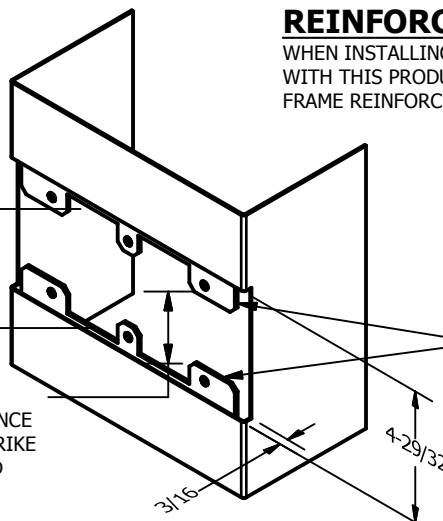

REINFORCEMENT:

WHEN INSTALLING IN METAL FRAME, REINFORCEMENT IS **NEEDED** WITH THIS PRODUCT, CUSTOMER OR MANUFACTURER TO SUPPLY FRAME REINFORCEMENT WITH LATCH BOLT CLEARANCE

2-5/16
MIN. CLEARANCE
FOR DOOR STOP COVER
CENTERED

1-1/2
MIN. CLEARANCE
FOR DOOR STRIKE
CENTERED