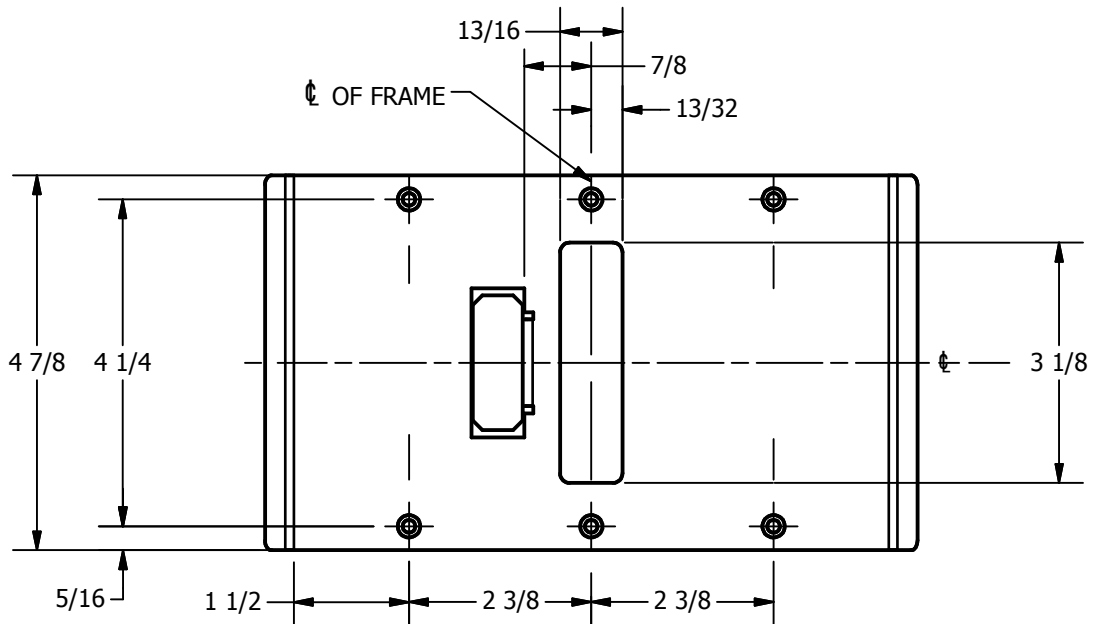

SP-CR648 CUSTOM DOUBLE LIPPED STRIKE AND RESCUE STOP

FOR 1-3/4" CENTER HUNG DOOR, MORTISE LOCK W/DEAD BOLT, 7-3/4" FRAME

**ABH DOOR STOP COVER DIMENSIONS
MAY NOT MATCH OTHER MANUFACTURERS**

REINFORCEMENT:

WHEN INSTALLING IN METAL FRAME, REINFORCEMENT IS **NEEDED** WITH THIS PRODUCT, CUSTOMER OR MANUFACTURER TO SUPPLY FRAME REINFORCEMENT WITH LATCH BOLT CLEARANCE

2-5/16
MIN. CLEARANCE
FOR DOOR STOP COVER
CENTERED

1-1/2
MIN. CLEARANCE
FOR DOOR STRIKE
CENTERED

(2) REINFORCEMENT PLATES
SUPPLIED BY DOOR FRAME
MANUFACTURER

NOTE:

1. HORIZONTAL CENTERLINE OF PLATE TO MATCH HORIZONTAL CENTERLINE OF CUTOUT.
2. SCREWS 8-32 X 3/8" UNDERCUT F.H.M.S.
3. R.H. DOOR SHOWN, L.H. OPPOSITE