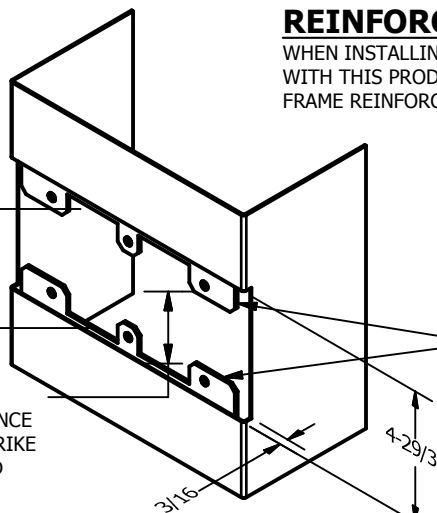

SP-CR648 CUSTOM DOUBLE LIPPED STRIKE AND RESCUE STOP

FOR 1-3/4" CENTER HUNG DOOR, MORTISE LOCK W/DEAD BOLT, 7-3/4" FRAME

**ABH DOOR STOP COVER DIMENSIONS
MAY NOT MATCH OTHER MANUFACTURERS**

REINFORCEMENT:

WHEN INSTALLING IN METAL FRAME, REINFORCEMENT IS **NEEDED** WITH THIS PRODUCT, CUSTOMER OR MANUFACTURER TO SUPPLY FRAME REINFORCEMENT WITH LATCH BOLT CLEARANCE

2-5/16
MIN. CLEARANCE
FOR DOOR STOP COVER
CENTERED

1-1/2
MIN. CLEARANCE
FOR DOOR STRIKE
CENTERED

(2) REINFORCEMENT PLATES
SUPPLIED BY DOOR FRAME
MANUFACTURER

NOTE:

1. HORIZONTAL CENTERLINE OF PLATE TO MATCH HORIZONTAL CENTERLINE OF CUTOUT.
2. SCREWS 8-32 X 3/8" UNDERCUT F.H.M.S.
3. R.H. DOOR SHOWN, L.H. OPPOSITE