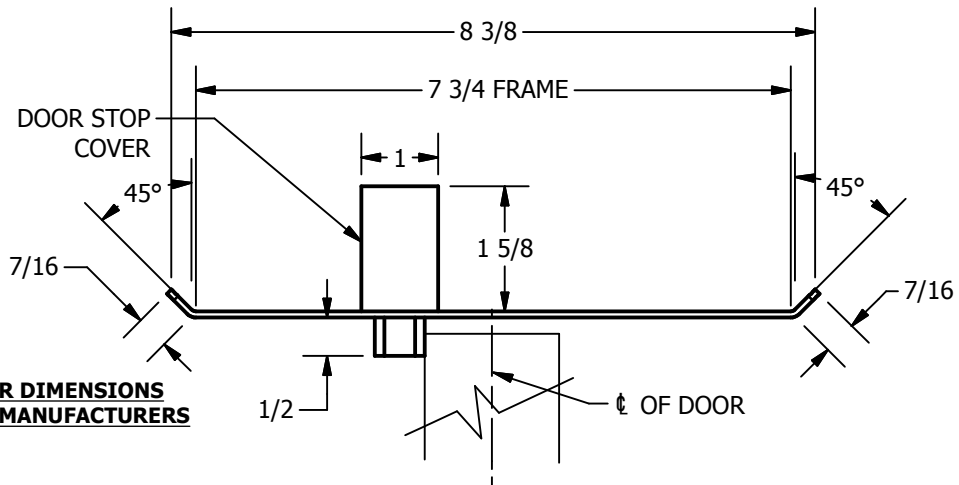

SP-CR648 CUSTOM DOUBLE LIPPED STRIKE AND RESCUE STOP

FOR 1-3/4" CENTER HUNG DOOR, MORTISE LOCK W/DEAD BOLT, 7-3/4" FRAME

**ABH DOOR STOP COVER DIMENSIONS
MAY NOT MATCH OTHER MANUFACTURERS**

REINFORCEMENT:

WHEN INSTALLING IN METAL FRAME, REINFORCEMENT IS **NEEDED** WITH THIS PRODUCT, CUSTOMER OR MANUFACTURER TO SUPPLY FRAME REINFORCEMENT WITH LATCH BOLT CLEARANCE

2-5/16
MIN. CLEARANCE
FOR DOOR STOP COVER
CENTERED

1-1/2
MIN. CLEARANCE
FOR DOOR STRIKE
CENTERED

(2) REINFORCEMENT PLATES
SUPPLIED BY DOOR FRAME
MANUFACTURER

NOTE:

1. HORIZONTAL CENTERLINE OF PLATE TO MATCH HORIZONTAL CENTERLINE OF CUTOUT.
2. SCREWS 8-32 X 3/8" UNDERCUT F.H.M.S.
3. R.H. DOOR SHOWN, L.H. OPPOSITE