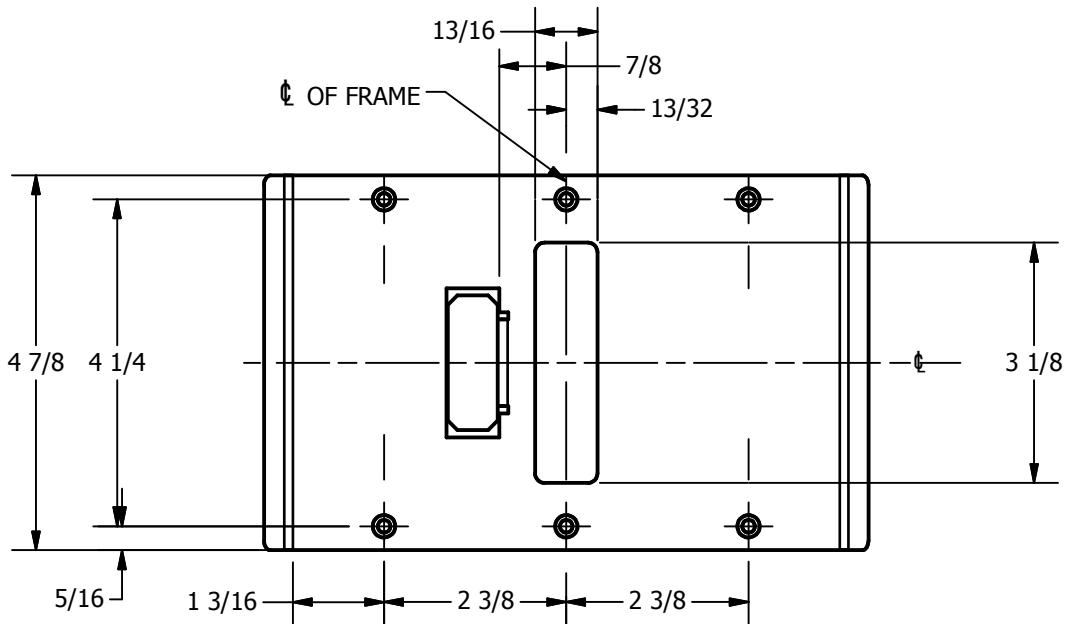

# SP-CR643 CUSTOM DOUBLE LIPPED STRIKE AND RESCUE STOP

FOR 1-3/4" CENTER HUNG DOOR, MORTISE LOCK W/DEAD BOLT, 7-1/8" FRAME

**ABH DOOR STOP COVER DIMENSIONS  
MAY NOT MATCH OTHER MANUFACTURERS**

## REINFORCEMENT:

WHEN INSTALLING IN METAL FRAME, REINFORCEMENT IS **NEEDED** WITH THIS PRODUCT, CUSTOMER OR MANUFACTURER TO SUPPLY FRAME REINFORCEMENT WITH LATCH BOLT CLEARANCE

2-5/16  
MIN. CLEARANCE  
FOR DOOR STOP COVER  
CENTERED

### NOTE:

1. HORIZONTAL CENTERLINE OF PLATE TO MATCH HORIZONTAL CENTERLINE OF CUTOUT.
2. SCREWS 8-32 X 3/8" UNDERCUT F.H.M.S.
3. R.H. DOOR SHOWN, L.H. OPPOSITE