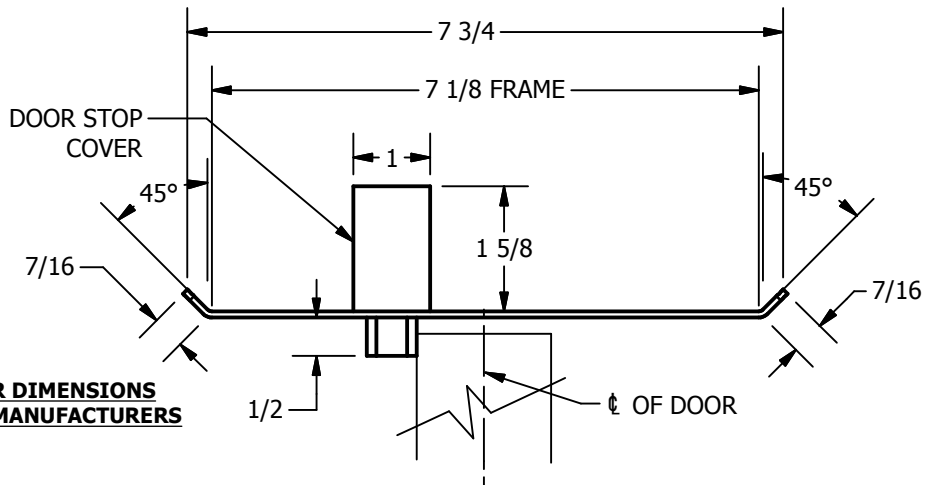

# SP-CR643 CUSTOM DOUBLE LIPPED STRIKE AND RESCUE STOP

FOR 1-3/4" CENTER HUNG DOOR, MORTISE LOCK W/DEAD BOLT, 7-1/8" FRAME

**ABH DOOR STOP COVER DIMENSIONS  
MAY NOT MATCH OTHER MANUFACTURERS**

## REINFORCEMENT:

WHEN INSTALLING IN METAL FRAME, REINFORCEMENT IS **NEEDED** WITH THIS PRODUCT, CUSTOMER OR MANUFACTURER TO SUPPLY FRAME REINFORCEMENT WITH LATCH BOLT CLEARANCE

2-5/16  
MIN. CLEARANCE  
FOR DOOR STOP COVER  
CENTERED

### NOTE:

1. HORIZONTAL CENTERLINE OF PLATE TO MATCH HORIZONTAL CENTERLINE OF CUTOUT.
2. SCREWS 8-32 X 3/8" UNDERCUT F.H.M.S.
3. R.H. DOOR SHOWN, L.H. OPPOSITE