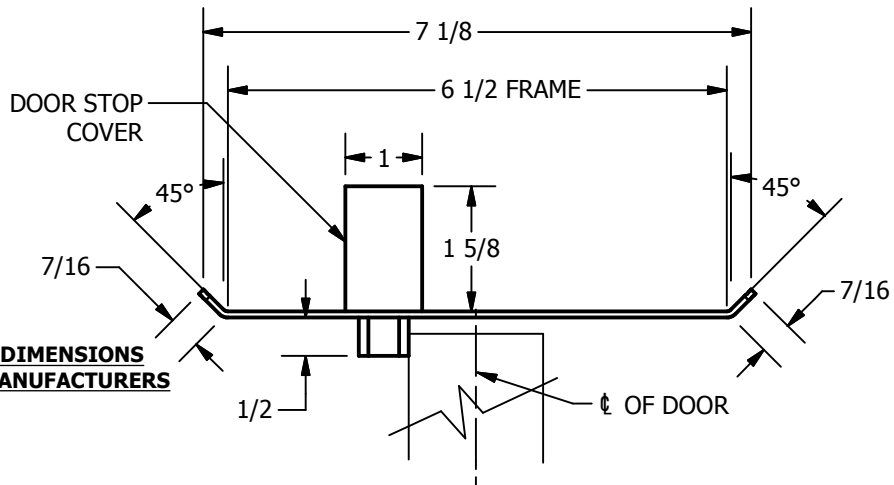

SP-CR638 CUSTOM DOUBLE LIPPED STRIKE AND RESCUE STOP

FOR 1-3/4" CENTER HUNG DOOR, MORTISE LOCK W/DEAD BOLT, 6-1/2" FRAME

**ABH DOOR STOP COVER DIMENSIONS
MAY NOT MATCH OTHER MANUFACTURERS**

REINFORCEMENT:

WHEN INSTALLING IN METAL FRAME, REINFORCEMENT IS **NEEDED** WITH THIS PRODUCT, CUSTOMER OR MANUFACTURER TO SUPPLY FRAME REINFORCEMENT WITH LATCH BOLT CLEARANCE

2-5/16
MIN. CLEARANCE
FOR DOOR STOP COVER
CENTERED

1-1/2
MIN. CLEARANCE
FOR DOOR STRIKE
CENTERED

(2) REINFORCEMENT PLATES
SUPPLIED BY DOOR FRAME
MANUFACTURER

NOTE:

1. HORIZONTAL CENTERLINE OF PLATE TO MATCH HORIZONTAL CENTERLINE OF CUTOUT.
2. SCREWS 8-32 X 3/8" UNDERCUT F.H.M.S.
3. R.H. DOOR SHOWN, L.H. OPPOSITE