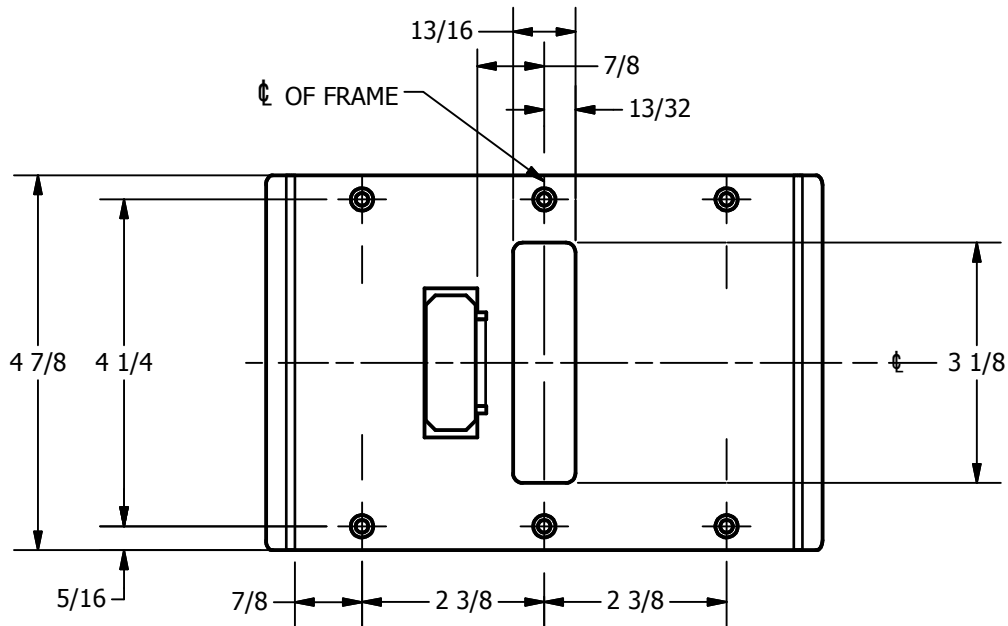

SP-CR638 CUSTOM DOUBLE LIPPED STRIKE AND RESCUE STOP

FOR 1-3/4" CENTER HUNG DOOR, MORTISE LOCK W/DEAD BOLT, 6-1/2" FRAME

**ABH DOOR STOP COVER DIMENSIONS
MAY NOT MATCH OTHER MANUFACTURERS**

REINFORCEMENT:

WHEN INSTALLING IN METAL FRAME, REINFORCEMENT IS **NEEDED** WITH THIS PRODUCT, CUSTOMER OR MANUFACTURER TO SUPPLY FRAME REINFORCEMENT WITH LATCH BOLT CLEARANCE

2-5/16
MIN. CLEARANCE
FOR DOOR STOP COVER
CENTERED

1-1/2
MIN. CLEARANCE
FOR DOOR STRIKE
CENTERED

(2) REINFORCEMENT PLATES
SUPPLIED BY DOOR FRAME
MANUFACTURER

NOTE:

1. HORIZONTAL CENTERLINE OF PLATE TO MATCH HORIZONTAL CENTERLINE OF CUTOUT.
2. SCREWS 8-32 X 3/8" UNDERCUT F.H.M.S.
3. R.H. DOOR SHOWN, L.H. OPPOSITE