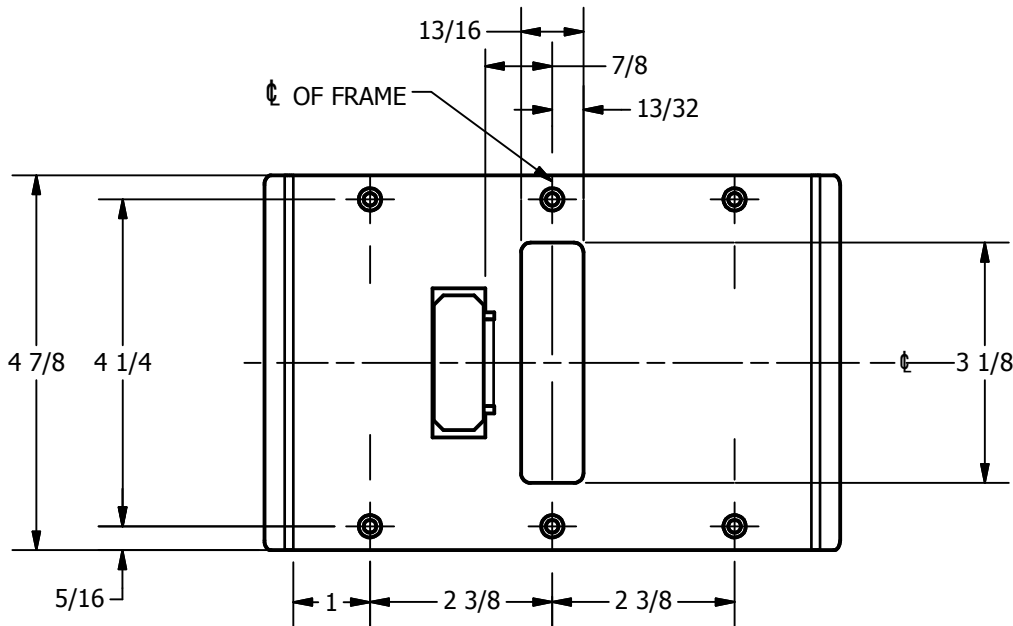

# SP-CR640 CUSTOM DOUBLE LIPPED STRIKE AND RESCUE STOP

FOR 1-3/4" CENTER HUNG DOOR, MORTISE LOCK W/DEAD BOLT, 6-3/4" FRAME

**ABH DOOR STOP COVER DIMENSIONS  
MAY NOT MATCH OTHER MANUFACTURERS**

## REINFORCEMENT:

WHEN INSTALLING IN METAL FRAME, REINFORCEMENT IS **NEEDED** WITH THIS PRODUCT, CUSTOMER OR MANUFACTURER TO SUPPLY FRAME REINFORCEMENT WITH LATCH BOLT CLEARANCE

2-5/16  
MIN. CLEARANCE  
FOR DOOR STOP COVER  
CENTERED

### NOTE:

1. HORIZONTAL CENTERLINE OF PLATE TO MATCH HORIZONTAL CENTERLINE OF CUTOUT.
2. SCREWS 8-32 X 3/8" UNDERCUT F.H.M.S.
3. R.H. DOOR SHOWN, L.H. OPPOSITE