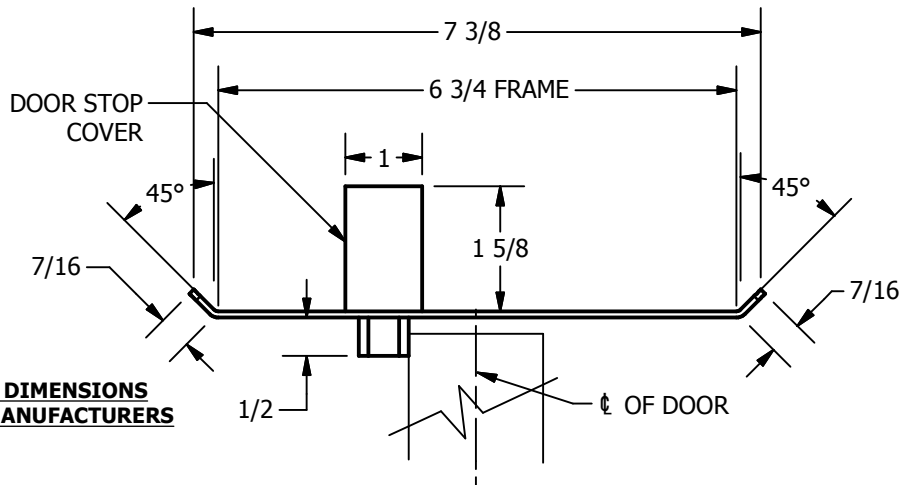

# SP-CR640 CUSTOM DOUBLE LIPPED STRIKE AND RESCUE STOP

FOR 1-3/4" CENTER HUNG DOOR, MORTISE LOCK W/DEAD BOLT, 6-3/4" FRAME

**ABH DOOR STOP COVER DIMENSIONS  
MAY NOT MATCH OTHER MANUFACTURERS**

## REINFORCEMENT:

WHEN INSTALLING IN METAL FRAME, REINFORCEMENT IS **NEEDED** WITH THIS PRODUCT, CUSTOMER OR MANUFACTURER TO SUPPLY FRAME REINFORCEMENT WITH LATCH BOLT CLEARANCE

2-5/16  
MIN. CLEARANCE  
FOR DOOR STOP COVER  
CENTERED

### NOTE:

1. HORIZONTAL CENTERLINE OF PLATE TO MATCH HORIZONTAL CENTERLINE OF CUTOUT.
2. SCREWS 8-32 X 3/8" UNDERCUT F.H.M.S.
3. R.H. DOOR SHOWN, L.H. OPPOSITE