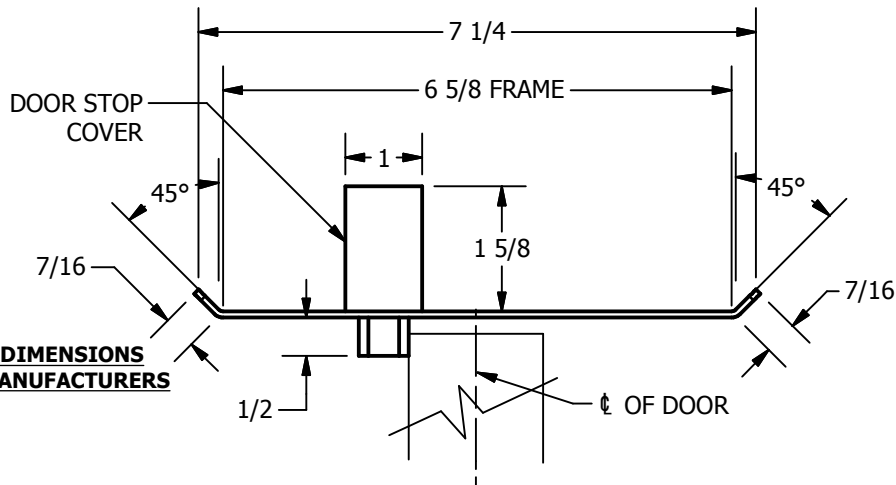

# SP-CR639 CUSTOM DOUBLE LIPPED STRIKE AND RESCUE STOP

FOR 1-3/4" CENTER HUNG DOOR, MORTISE LOCK W/DEAD BOLT, 6-5/8" FRAME

**ABH DOOR STOP COVER DIMENSIONS  
MAY NOT MATCH OTHER MANUFACTURERS**

## REINFORCEMENT:

WHEN INSTALLING IN METAL FRAME, REINFORCEMENT IS **NEEDED** WITH THIS PRODUCT, CUSTOMER OR MANUFACTURER TO SUPPLY FRAME REINFORCEMENT WITH LATCH BOLT CLEARANCE

2-5/16  
MIN. CLEARANCE  
FOR DOOR STOP COVER  
CENTERED

### NOTE:

1. HORIZONTAL CENTERLINE OF PLATE TO MATCH HORIZONTAL CENTERLINE OF CUTOUT.
2. SCREWS 8-32 X 3/8" UNDERCUT F.H.M.S.
3. R.H. DOOR SHOWN, L.H. OPPOSITE