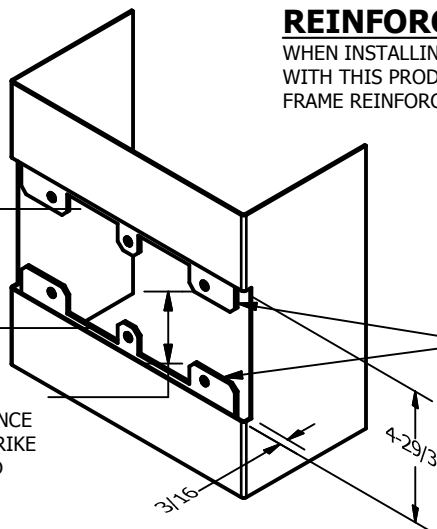

REINFORCEMENT:

WHEN INSTALLING IN METAL FRAME, REINFORCEMENT IS **NEEDED** WITH THIS PRODUCT, CUSTOMER OR MANUFACTURER TO SUPPLY FRAME REINFORCEMENT WITH LATCH BOLT CLEARANCE

2-5/16
MIN. CLEARANCE
FOR DOOR STOP COVER
CENTERED

1-1/2
MIN. CLEARANCE
FOR DOOR STRIKE
CENTERED