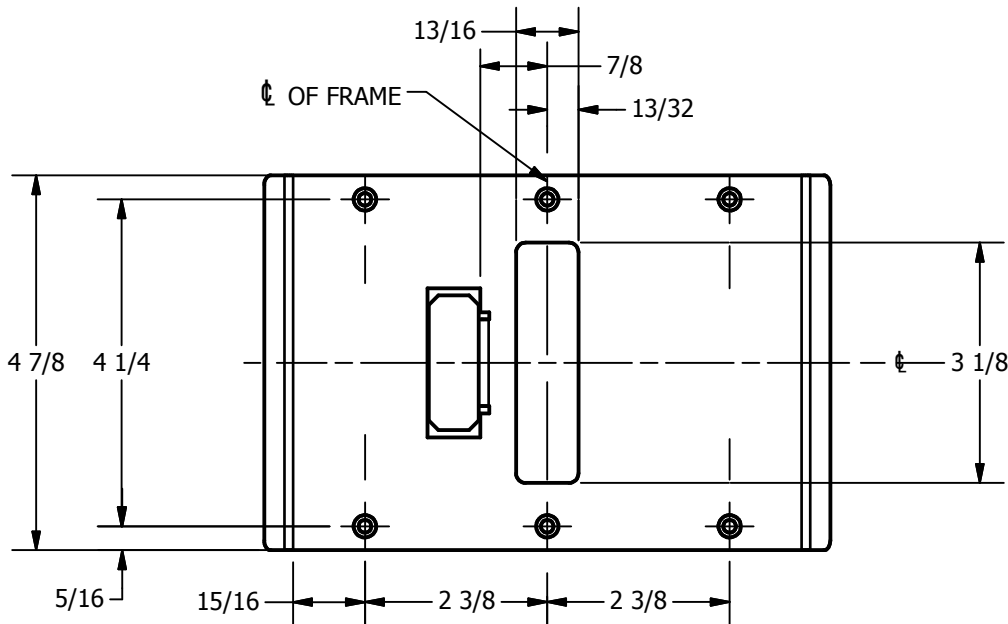

# SP-CR639 CUSTOM DOUBLE LIPPED STRIKE AND RESCUE STOP

FOR 1-3/4" CENTER HUNG DOOR, MORTISE LOCK W/DEAD BOLT, 6-5/8" FRAME

**ABH DOOR STOP COVER DIMENSIONS  
MAY NOT MATCH OTHER MANUFACTURERS**

## REINFORCEMENT:

WHEN INSTALLING IN METAL FRAME, REINFORCEMENT IS **NEEDED** WITH THIS PRODUCT, CUSTOMER OR MANUFACTURER TO SUPPLY FRAME REINFORCEMENT WITH LATCH BOLT CLEARANCE

2-5/16  
MIN. CLEARANCE  
FOR DOOR STOP COVER  
CENTERED

### NOTE:

1. HORIZONTAL CENTERLINE OF PLATE TO MATCH HORIZONTAL CENTERLINE OF CUTOUT.
2. SCREWS 8-32 X 3/8" UNDERCUT F.H.M.S.
3. R.H. DOOR SHOWN, L.H. OPPOSITE