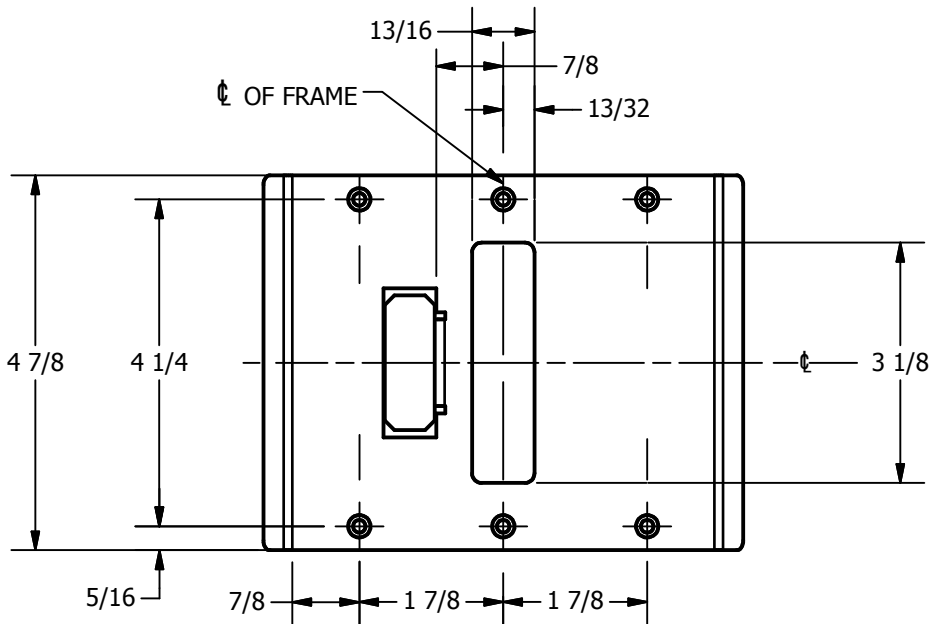

# SP-CR630 CUSTOM DOUBLE LIPPED STRIKE AND RESCUE STOP

FOR 1-3/4" CENTER HUNG DOOR, MORTISE LOCK W/DEAD BOLT, 5-1/2" FRAME

**ABH DOOR STOP COVER DIMENSIONS  
MAY NOT MATCH OTHER MANUFACTURERS**

## REINFORCEMENT:

WHEN INSTALLING IN METAL FRAME, REINFORCEMENT IS **NEEDED** WITH THIS PRODUCT, CUSTOMER OR MANUFACTURER TO SUPPLY FRAME REINFORCEMENT WITH LATCH BOLT CLEARANCE

2-5/16  
MIN. CLEARANCE  
FOR DOOR STOP COVER  
CENTERED

### NOTE:

1. HORIZONTAL CENTERLINE OF PLATE TO MATCH HORIZONTAL CENTERLINE OF CUTOUT.
2. SCREWS 8-32 X 3/8" UNDERCUT F.H.M.S.
3. R.H. DOOR SHOWN, L.H. OPPOSITE