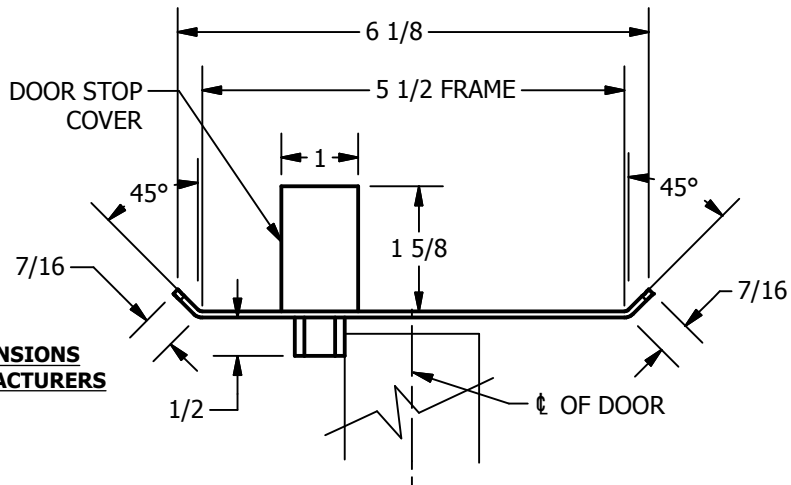

# SP-CR630 CUSTOM DOUBLE LIPPED STRIKE AND RESCUE STOP

FOR 1-3/4" CENTER HUNG DOOR, MORTISE LOCK W/DEAD BOLT, 5-1/2" FRAME

**ABH DOOR STOP COVER DIMENSIONS  
MAY NOT MATCH OTHER MANUFACTURERS**

## REINFORCEMENT:

WHEN INSTALLING IN METAL FRAME, REINFORCEMENT IS **NEEDED** WITH THIS PRODUCT, CUSTOMER OR MANUFACTURER TO SUPPLY FRAME REINFORCEMENT WITH LATCH BOLT CLEARANCE

2-5/16  
MIN. CLEARANCE  
FOR DOOR STOP COVER  
CENTERED

(2) REINFORCEMENT PLATES  
SUPPLIED BY DOOR FRAME  
MANUFACTURER

### NOTE:

1. HORIZONTAL CENTERLINE OF PLATE TO MATCH HORIZONTAL CENTERLINE OF CUTOUT.
2. SCREWS 8-32 X 3/8" UNDERCUT F.H.M.S.
3. R.H. DOOR SHOWN, L.H. OPPOSITE