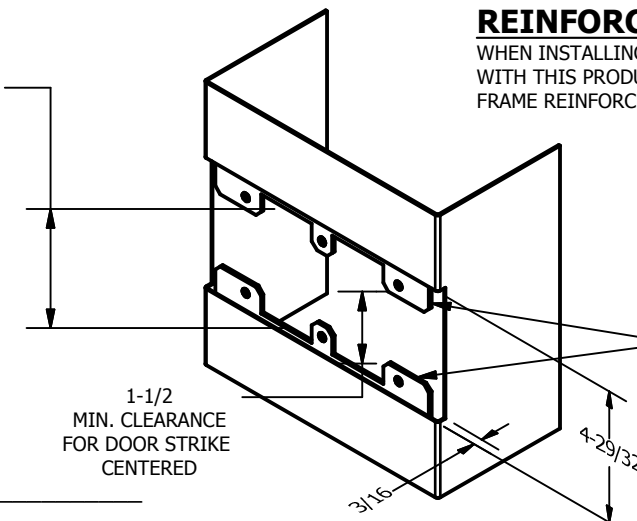

# SP-CR630 CUSTOM DOUBLE LIPPED STRIKE AND RESCUE STOP

FOR 1-3/4" CENTER HUNG DOOR, MORTISE LOCK W/DEAD BOLT, 5-1/2" FRAME

**ABH DOOR STOP COVER DIMENSIONS  
MAY NOT MATCH OTHER MANUFACTURERS**

## REINFORCEMENT:

WHEN INSTALLING IN METAL FRAME, REINFORCEMENT IS **NEEDED** WITH THIS PRODUCT, CUSTOMER OR MANUFACTURER TO SUPPLY FRAME REINFORCEMENT WITH LATCH BOLT CLEARANCE

2-5/16  
MIN. CLEARANCE  
FOR DOOR STOP COVER  
CENTERED

(2) REINFORCEMENT PLATES  
SUPPLIED BY DOOR FRAME  
MANUFACTURER

### NOTE:

1. HORIZONTAL CENTERLINE OF PLATE TO MATCH HORIZONTAL CENTERLINE OF CUTOUT.
2. SCREWS 8-32 X 3/8" UNDERCUT F.H.M.S.
3. R.H. DOOR SHOWN, L.H. OPPOSITE