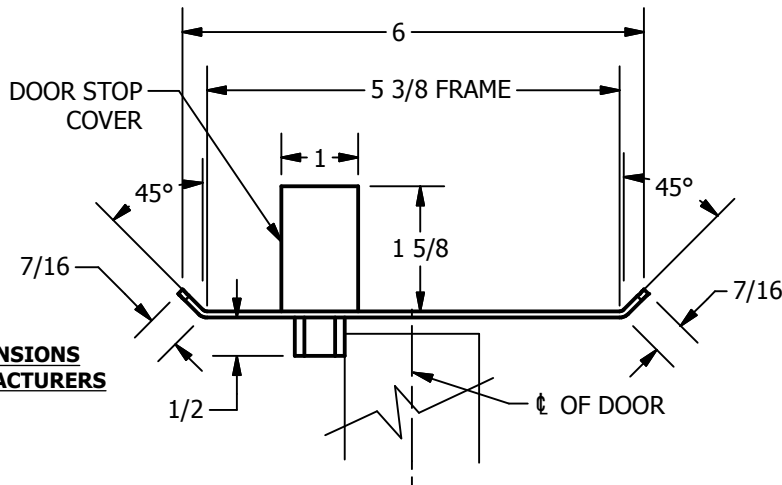

SP-CR629 CUSTOM DOUBLE LIPPED STRIKE AND RESCUE STOP

FOR 1-3/4" CENTER HUNG DOOR, MORTISE LOCK W/DEAD BOLT, 5-3/8" FRAME

**ABH DOOR STOP COVER DIMENSIONS
MAY NOT MATCH OTHER MANUFACTURERS**

REINFORCEMENT:

WHEN INSTALLING IN METAL FRAME, REINFORCEMENT IS **NEEDED** WITH THIS PRODUCT, CUSTOMER OR MANUFACTURER TO SUPPLY FRAME REINFORCEMENT WITH LATCH BOLT CLEARANCE

2-5/16
MIN. CLEARANCE
FOR DOOR STOP COVER
CENTERED

1-1/2
MIN. CLEARANCE
FOR DOOR STRIKE
CENTERED

(2) REINFORCEMENT PLATES
SUPPLIED BY DOOR FRAME
MANUFACTURER

NOTE:

1. HORIZONTAL CENTERLINE OF PLATE TO MATCH HORIZONTAL CENTERLINE OF CUTOUT.
2. SCREWS 8-32 X 3/8" UNDERCUT F.H.M.S.
3. R.H. DOOR SHOWN, L.H. OPPOSITE