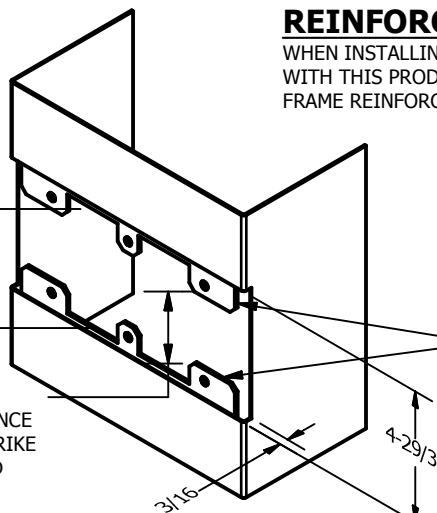

SP-CR629 CUSTOM DOUBLE LIPPED STRIKE AND RESCUE STOP

FOR 1-3/4" CENTER HUNG DOOR, MORTISE LOCK W/DEAD BOLT, 5-3/8" FRAME

**ABH DOOR STOP COVER DIMENSIONS
MAY NOT MATCH OTHER MANUFACTURERS**

REINFORCEMENT:

WHEN INSTALLING IN METAL FRAME, REINFORCEMENT IS **NEEDED** WITH THIS PRODUCT, CUSTOMER OR MANUFACTURER TO SUPPLY FRAME REINFORCEMENT WITH LATCH BOLT CLEARANCE

2-5/16
MIN. CLEARANCE
FOR DOOR STOP COVER
CENTERED

1-1/2
MIN. CLEARANCE
FOR DOOR STRIKE
CENTERED

(2) REINFORCEMENT PLATES
SUPPLIED BY DOOR FRAME
MANUFACTURER

NOTE:

1. HORIZONTAL CENTERLINE OF PLATE TO MATCH HORIZONTAL CENTERLINE OF CUTOUT.
2. SCREWS 8-32 X 3/8" UNDERCUT F.H.M.S.
3. R.H. DOOR SHOWN, L.H. OPPOSITE