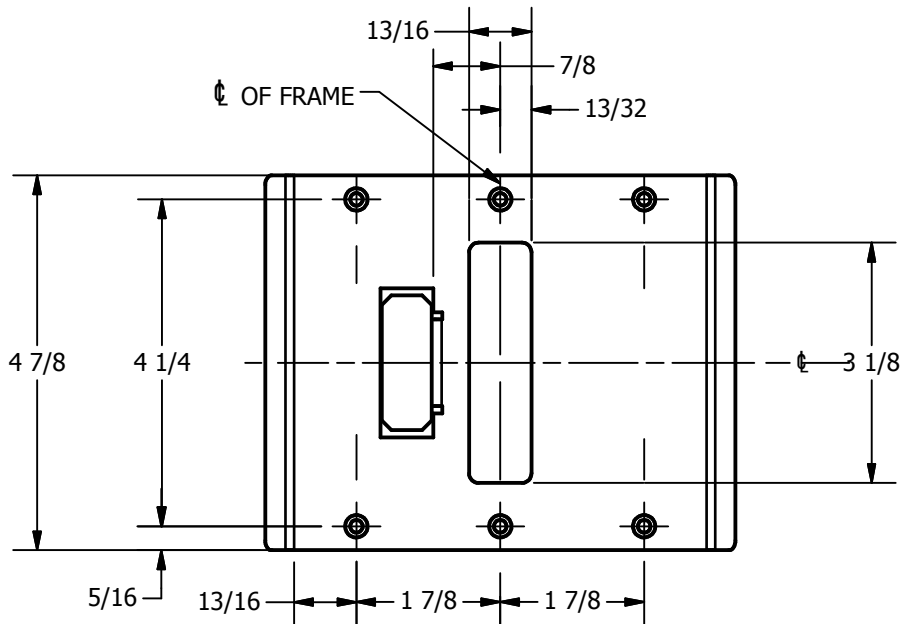

SP-CR629 CUSTOM DOUBLE LIPPED STRIKE AND RESCUE STOP

FOR 1-3/4" CENTER HUNG DOOR, MORTISE LOCK W/DEAD BOLT, 5-3/8" FRAME

**ABH DOOR STOP COVER DIMENSIONS
MAY NOT MATCH OTHER MANUFACTURERS**

REINFORCEMENT:

WHEN INSTALLING IN METAL FRAME, REINFORCEMENT IS **NEEDED** WITH THIS PRODUCT, CUSTOMER OR MANUFACTURER TO SUPPLY FRAME REINFORCEMENT WITH LATCH BOLT CLEARANCE

2-5/16
MIN. CLEARANCE
FOR DOOR STOP COVER
CENTERED

1-1/2
MIN. CLEARANCE
FOR DOOR STRIKE
CENTERED

(2) REINFORCEMENT PLATES
SUPPLIED BY DOOR FRAME
MANUFACTURER

NOTE:

1. HORIZONTAL CENTERLINE OF PLATE TO MATCH HORIZONTAL CENTERLINE OF CUTOUT.
2. SCREWS 8-32 X 3/8" UNDERCUT F.H.M.S.
3. R.H. DOOR SHOWN, L.H. OPPOSITE