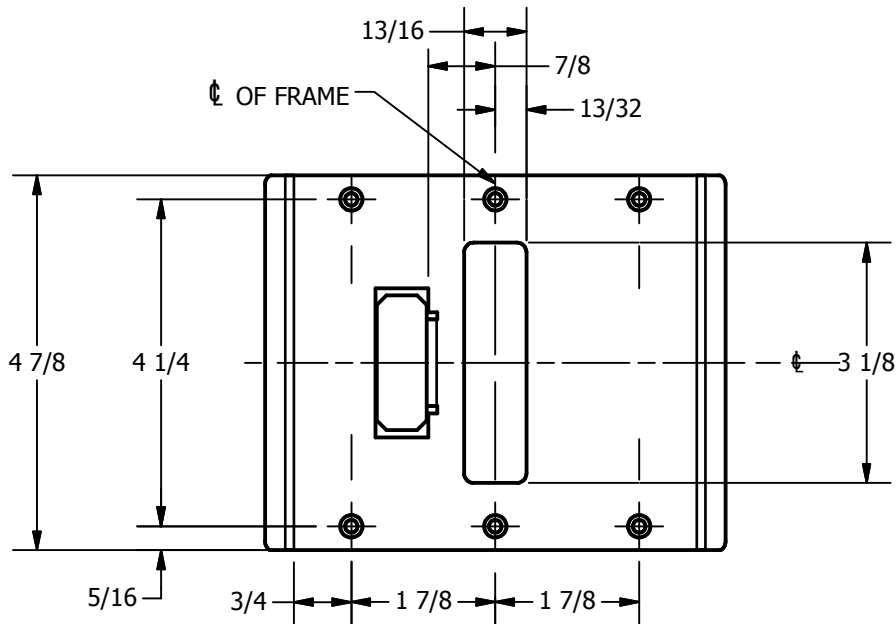

SP-CR628 CUSTOM DOUBLE LIPPED STRIKE AND RESCUE STOP

FOR 1-3/4" CENTER HUNG DOOR, MORTISE LOCK W/DEAD BOLT, 5-1/4" FRAME

**ABH DOOR STOP COVER DIMENSIONS
MAY NOT MATCH OTHER MANUFACTURERS**

REINFORCEMENT:

WHEN INSTALLING IN METAL FRAME, REINFORCEMENT IS **NEEDED** WITH THIS PRODUCT, CUSTOMER OR MANUFACTURER TO SUPPLY FRAME REINFORCEMENT WITH LATCH BOLT CLEARANCE

2-5/16
MIN. CLEARANCE
FOR DOOR STOP COVER
CENTERED

1-1/2
MIN. CLEARANCE
FOR DOOR STRIKE
CENTERED

(2) REINFORCEMENT PLATES
SUPPLIED BY DOOR FRAME
MANUFACTURER

NOTE:

1. HORIZONTAL CENTERLINE OF PLATE TO MATCH HORIZONTAL CENTERLINE OF CUTOUT.
2. SCREWS 8-32 X 3/8" UNDERCUT F.H.M.S.
3. R.H. DOOR SHOWN, L.H. OPPOSITE