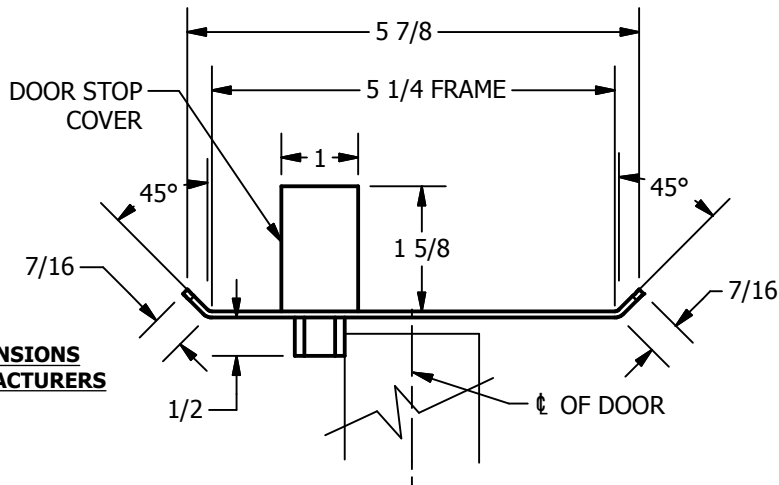

SP-CR628 CUSTOM DOUBLE LIPPED STRIKE AND RESCUE STOP

FOR 1-3/4" CENTER HUNG DOOR, MORTISE LOCK W/DEAD BOLT, 5-1/4" FRAME

**ABH DOOR STOP COVER DIMENSIONS
MAY NOT MATCH OTHER MANUFACTURERS**

REINFORCEMENT:

WHEN INSTALLING IN METAL FRAME, REINFORCEMENT IS **NEEDED** WITH THIS PRODUCT, CUSTOMER OR MANUFACTURER TO SUPPLY FRAME REINFORCEMENT WITH LATCH BOLT CLEARANCE

2-5/16
MIN. CLEARANCE
FOR DOOR STOP COVER
CENTERED

1-1/2
MIN. CLEARANCE
FOR DOOR STRIKE
CENTERED

(2) REINFORCEMENT PLATES
SUPPLIED BY DOOR FRAME
MANUFACTURER

NOTE:

1. HORIZONTAL CENTERLINE OF PLATE TO MATCH HORIZONTAL CENTERLINE OF CUTOUT.
2. SCREWS 8-32 X 3/8" UNDERCUT F.H.M.S.
3. R.H. DOOR SHOWN, L.H. OPPOSITE