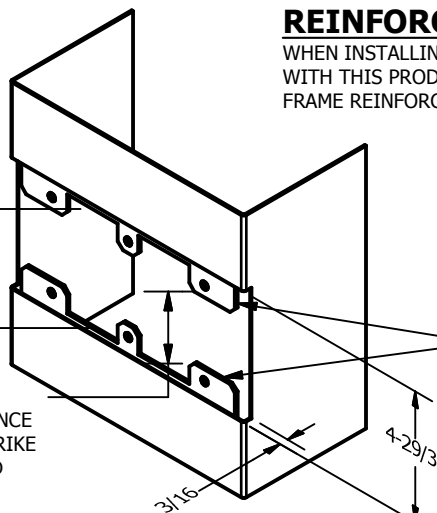

SP-CR628 CUSTOM DOUBLE LIPPED STRIKE AND RESCUE STOP

FOR 1-3/4" CENTER HUNG DOOR, MORTISE LOCK W/DEAD BOLT, 5-1/4" FRAME

**ABH DOOR STOP COVER DIMENSIONS
MAY NOT MATCH OTHER MANUFACTURERS**

REINFORCEMENT:

WHEN INSTALLING IN METAL FRAME, REINFORCEMENT IS **NEEDED** WITH THIS PRODUCT, CUSTOMER OR MANUFACTURER TO SUPPLY FRAME REINFORCEMENT WITH LATCH BOLT CLEARANCE

2-5/16
MIN. CLEARANCE
FOR DOOR STOP COVER
CENTERED

1-1/2
MIN. CLEARANCE
FOR DOOR STRIKE
CENTERED

(2) REINFORCEMENT PLATES
SUPPLIED BY DOOR FRAME
MANUFACTURER

NOTE:

1. HORIZONTAL CENTERLINE OF PLATE TO MATCH HORIZONTAL CENTERLINE OF CUTOUT.
2. SCREWS 8-32 X 3/8" UNDERCUT F.H.M.S.
3. R.H. DOOR SHOWN, L.H. OPPOSITE