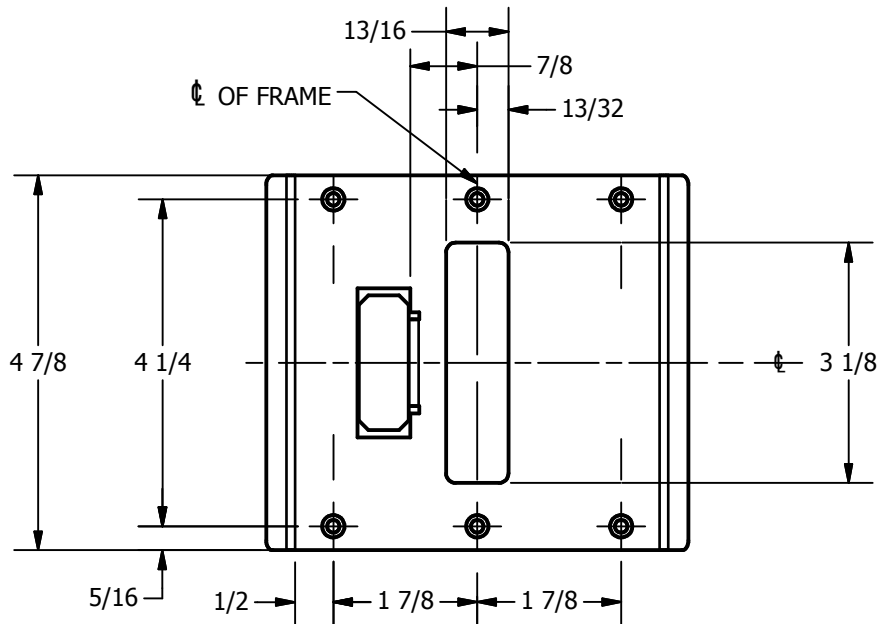

SP-CR624 CUSTOM DOUBLE LIPPED STRIKE AND RESCUE STOP

FOR 1-3/4" CENTER HUNG DOOR, MORTISE LOCK W/DEAD BOLT, 4-3/4" FRAME

**ABH DOOR STOP COVER DIMENSIONS
MAY NOT MATCH OTHER MANUFACTURERS**

REINFORCEMENT:

WHEN INSTALLING IN METAL FRAME, REINFORCEMENT IS **NEEDED** WITH THIS PRODUCT, CUSTOMER OR MANUFACTURER TO SUPPLY FRAME REINFORCEMENT WITH LATCH BOLT CLEARANCE

2-5/16
MIN. CLEARANCE
FOR DOOR STOP COVER
CENTERED

1-1/2
MIN. CLEARANCE
FOR DOOR STRIKE
CENTERED

(2) REINFORCEMENT PLATES
SUPPLIED BY DOOR FRAME
MANUFACTURER

NOTE:

1. HORIZONTAL CENTERLINE OF PLATE TO MATCH HORIZONTAL CENTERLINE OF CUTOUT.
2. SCREWS 8-32 X 3/8" UNDERCUT F.H.M.S.
3. R.H. DOOR SHOWN, L.H. OPPOSITE