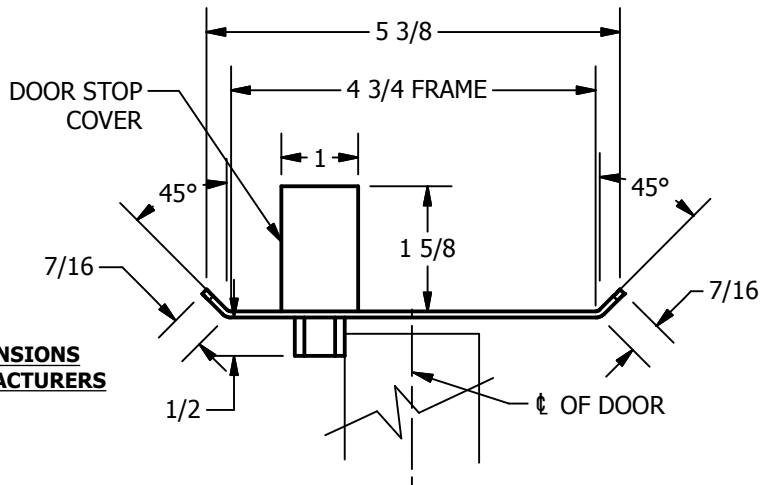

SP-CR624 CUSTOM DOUBLE LIPPED STRIKE AND RESCUE STOP

FOR 1-3/4" CENTER HUNG DOOR, MORTISE LOCK W/DEAD BOLT, 4-3/4" FRAME

**ABH DOOR STOP COVER DIMENSIONS
MAY NOT MATCH OTHER MANUFACTURERS**

REINFORCEMENT:

WHEN INSTALLING IN METAL FRAME, REINFORCEMENT IS **NEEDED** WITH THIS PRODUCT, CUSTOMER OR MANUFACTURER TO SUPPLY FRAME REINFORCEMENT WITH LATCH BOLT CLEARANCE

2-5/16
MIN. CLEARANCE
FOR DOOR STOP COVER
CENTERED

1-1/2
MIN. CLEARANCE
FOR DOOR STRIKE
CENTERED

(2) REINFORCEMENT PLATES
SUPPLIED BY DOOR FRAME
MANUFACTURER

NOTE:

1. HORIZONTAL CENTERLINE OF PLATE TO MATCH HORIZONTAL CENTERLINE OF CUTOUT.
2. SCREWS 8-32 X 3/8" UNDERCUT F.H.M.S.
3. R.H. DOOR SHOWN, L.H. OPPOSITE