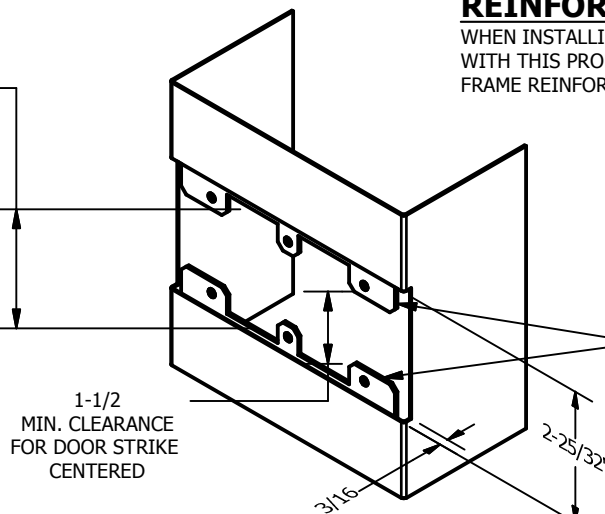

SP-CR616 CUSTOM DOUBLE LIPPED STRIKE AND RESCUE STOP

FOR 1-3/4" CENTER HUNG DOOR W/ MORTISE LOCK, NO DEADBOLT, 11-1/2" FRAME

**ABH DOOR STOP COVER DIMENSIONS
MAY NOT MATCH OTHER MANUFACTURERS**

REINFORCEMENT:

WHEN INSTALLING IN METAL FRAME, REINFORCEMENT IS **NEEDED** WITH THIS PRODUCT, CUSTOMER OR MANUFACTURER TO SUPPLY FRAME REINFORCEMENT WITH LATCH BOLT CLEARANCE

2-5/16
MIN. CLEARANCE
FOR DOOR STOP COVER
CENTERED

(2) REINFORCEMENT PLATES
SUPPLIED BY DOOR FRAME
MANUFACTURER

NOTE:

1. HORIZONTAL CENTERLINE OF PLATE TO MATCH HORIZONTAL CENTERLINE OF CUTOUT.
2. SCREWS 8-32 X 3/8" UNDERCUT F.H.M.S.
3. R.H. DOOR SHOWN, L.H. OPPOSITE