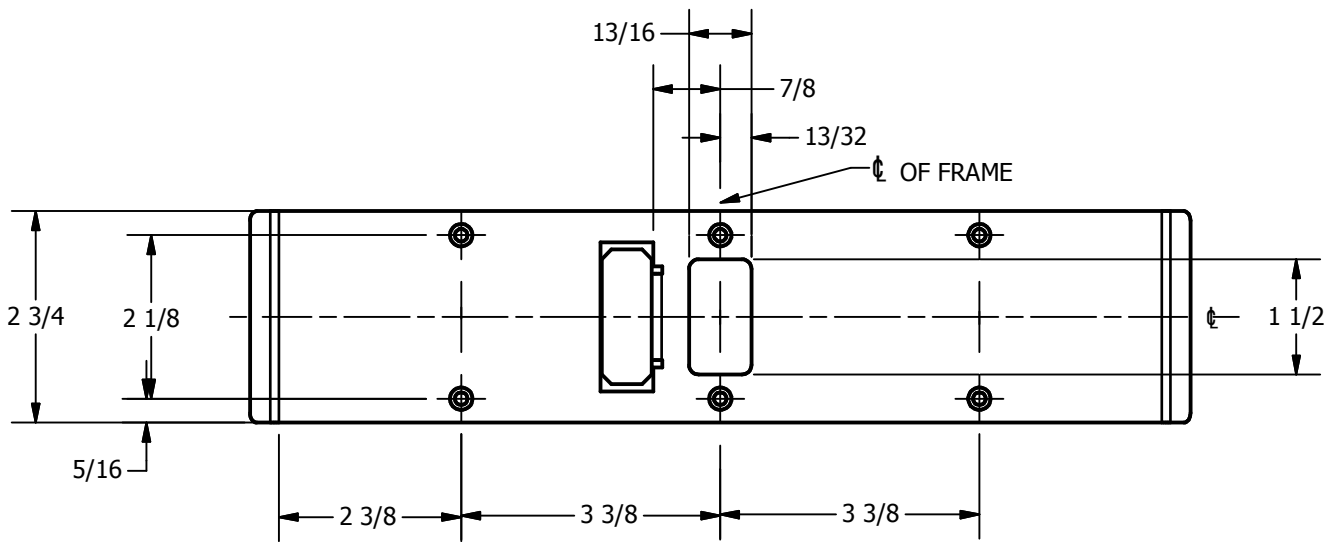

SP-CR616 CUSTOM DOUBLE LIPPED STRIKE AND RESCUE STOP

FOR 1-3/4" CENTER HUNG DOOR W/ MORTISE LOCK, NO DEADBOLT, 11-1/2" FRAME

**ABH DOOR STOP COVER DIMENSIONS
MAY NOT MATCH OTHER MANUFACTURERS**

REINFORCEMENT:

WHEN INSTALLING IN METAL FRAME, REINFORCEMENT IS **NEEDED** WITH THIS PRODUCT, CUSTOMER OR MANUFACTURER TO SUPPLY FRAME REINFORCEMENT WITH LATCH BOLT CLEARANCE

2-5/16
MIN. CLEARANCE
FOR DOOR STOP COVER
CENTERED

(2) REINFORCEMENT PLATES
SUPPLIED BY DOOR FRAME
MANUFACTURER

NOTE:

1. HORIZONTAL CENTERLINE OF PLATE TO MATCH HORIZONTAL CENTERLINE OF CUTOUT.
2. SCREWS 8-32 X 3/8" UNDERCUT F.H.M.S.
3. R.H. DOOR SHOWN, L.H. OPPOSITE