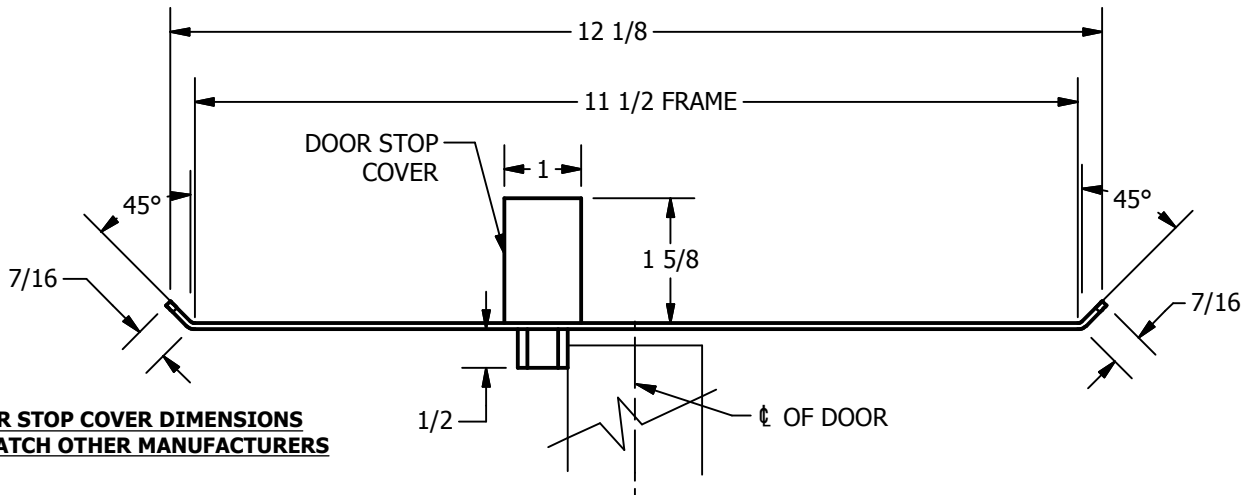

SP-CR616 CUSTOM DOUBLE LIPPED STRIKE AND RESCUE STOP

FOR 1-3/4" CENTER HUNG DOOR W/ MORTISE LOCK, NO DEADBOLT, 11-1/2" FRAME

**ABH DOOR STOP COVER DIMENSIONS
MAY NOT MATCH OTHER MANUFACTURERS**

REINFORCEMENT:

WHEN INSTALLING IN METAL FRAME, REINFORCEMENT IS **NEEDED** WITH THIS PRODUCT, CUSTOMER OR MANUFACTURER TO SUPPLY FRAME REINFORCEMENT WITH LATCH BOLT CLEARANCE

2-5/16
MIN. CLEARANCE
FOR DOOR STOP COVER
CENTERED

(2) REINFORCEMENT PLATES
SUPPLIED BY DOOR FRAME
MANUFACTURER

NOTE:

1. HORIZONTAL CENTERLINE OF PLATE TO MATCH HORIZONTAL CENTERLINE OF CUTOUT.
2. SCREWS 8-32 X 3/8" UNDERCUT F.H.M.S.
3. R.H. DOOR SHOWN, L.H. OPPOSITE