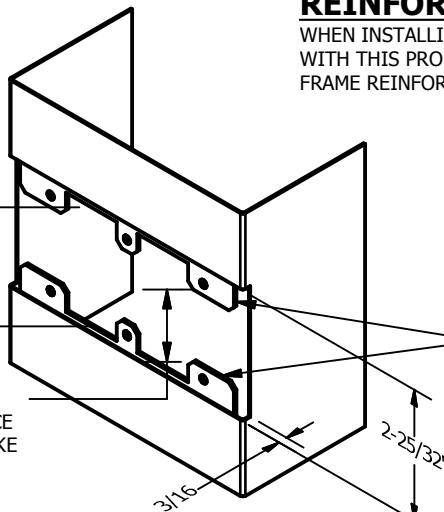

SP-CR617 CUSTOM DOUBLE LIPPED STRIKE AND RESCUE STOP

FOR 1-3/4" CENTER HUNG DOOR W/ MORTISE LOCK, NO DEADBOLT, 11-5/8" FRAME

**ABH DOOR STOP COVER DIMENSIONS
MAY NOT MATCH OTHER MANUFACTURERS**

REINFORCEMENT:

WHEN INSTALLING IN METAL FRAME, REINFORCEMENT IS **NEEDED** WITH THIS PRODUCT, CUSTOMER OR MANUFACTURER TO SUPPLY FRAME REINFORCEMENT WITH LATCH BOLT CLEARANCE

2-5/16
MIN. CLEARANCE
FOR DOOR STOP COVER
CENTERED

1-1/2
MIN. CLEARANCE
FOR DOOR STRIKE
CENTERED

(2) REINFORCEMENT PLATES
SUPPLIED BY DOOR FRAME
MANUFACTURER

NOTE:

1. HORIZONTAL CENTERLINE OF PLATE TO MATCH HORIZONTAL CENTERLINE OF CUTOUT.
2. SCREWS 8-32 X 3/8" UNDERCUT F.H.M.S.
3. R.H. DOOR SHOWN, L.H. OPPOSITE