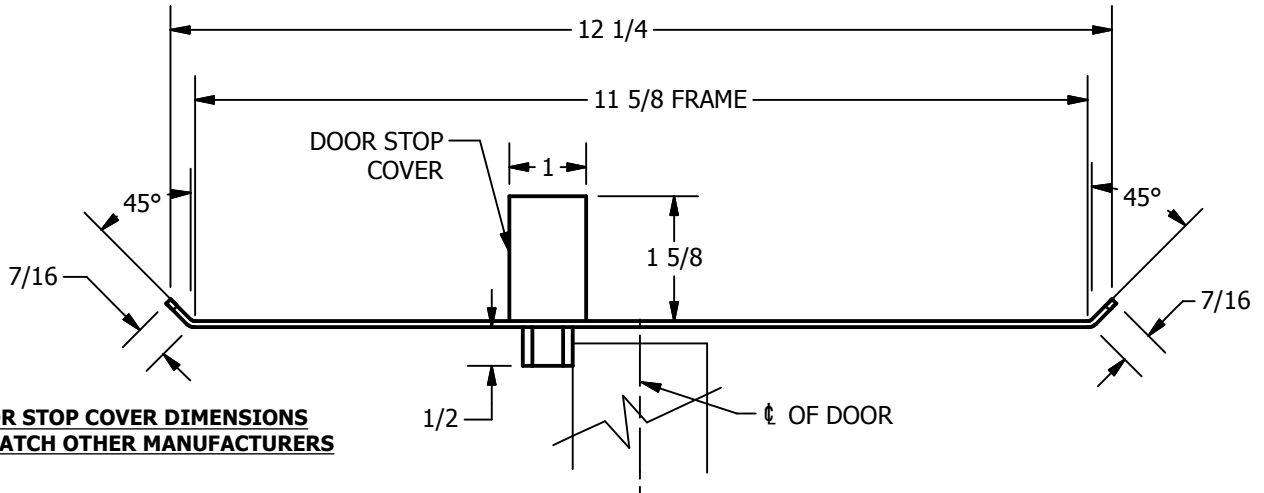

SP-CR617 CUSTOM DOUBLE LIPPED STRIKE AND RESCUE STOP

FOR 1-3/4" CENTER HUNG DOOR W/ MORTISE LOCK, NO DEADBOLT, 11-5/8" FRAME

**ABH DOOR STOP COVER DIMENSIONS
MAY NOT MATCH OTHER MANUFACTURERS**

REINFORCEMENT:

1-1/2
MIN. CLEARANCE
FOR DOOR STRIKE
CENTERED

(2) REINFORCEMENT PLATES
SUPPLIED BY DOOR FRAME
MANUFACTURER

NOTE:

1. HORIZONTAL CENTERLINE OF PLATE TO MATCH HORIZONTAL CENTERLINE OF CUTOUT.
2. SCREWS 8-32 X 3/8" UNDERCUT F.H.M.S.
3. R.H. DOOR SHOWN, L.H. OPPOSITE