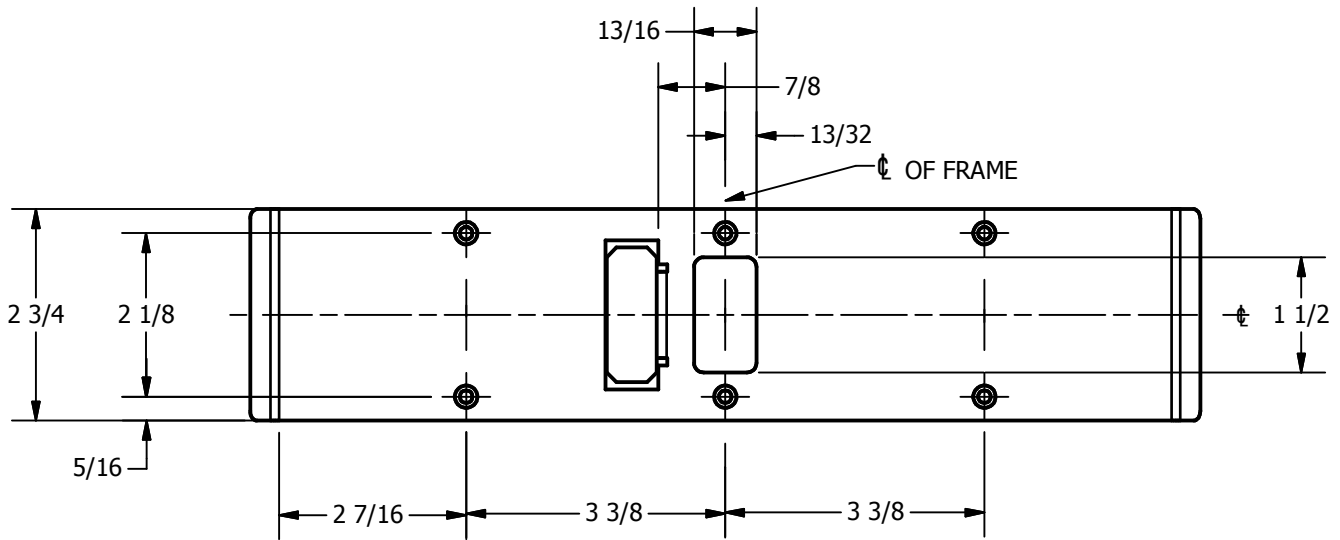

SP-CR617 CUSTOM DOUBLE LIPPED STRIKE AND RESCUE STOP

FOR 1-3/4" CENTER HUNG DOOR W/ MORTISE LOCK, NO DEADBOLT, 11-5/8" FRAME

**ABH DOOR STOP COVER DIMENSIONS
MAY NOT MATCH OTHER MANUFACTURERS**

REINFORCEMENT:

WHEN INSTALLING IN METAL FRAME, REINFORCEMENT IS **NEEDED** WITH THIS PRODUCT, CUSTOMER OR MANUFACTURER TO SUPPLY FRAME REINFORCEMENT WITH LATCH BOLT CLEARANCE

2-5/16
MIN. CLEARANCE
FOR DOOR STOP COVER
CENTERED

1-1/2
MIN. CLEARANCE
FOR DOOR STRIKE
CENTERED

(2) REINFORCEMENT PLATES
SUPPLIED BY DOOR FRAME
MANUFACTURER

NOTE:

1. HORIZONTAL CENTERLINE OF PLATE TO MATCH HORIZONTAL CENTERLINE OF CUTOUT.
2. SCREWS 8-32 X 3/8" UNDERCUT F.H.M.S.
3. R.H. DOOR SHOWN, L.H. OPPOSITE