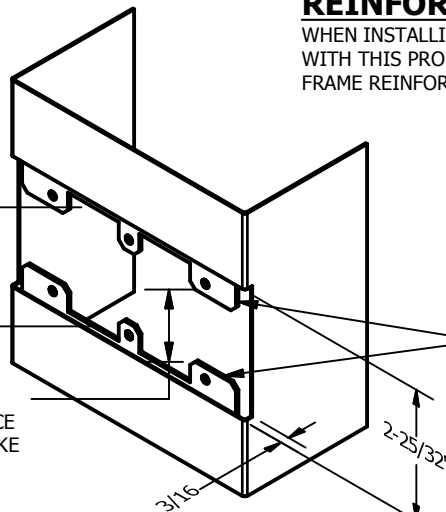

REINFORCEMENT:

WHEN INSTALLING IN METAL FRAME, REINFORCEMENT IS **NEEDED** WITH THIS PRODUCT, CUSTOMER OR MANUFACTURER TO SUPPLY FRAME REINFORCEMENT WITH LATCH BOLT CLEARANCE

2-5/16
MIN. CLEARANCE
FOR DOOR STOP COVER
CENTERED

1-1/2
MIN. CLEARANCE
FOR DOOR STRIKE
CENTERED