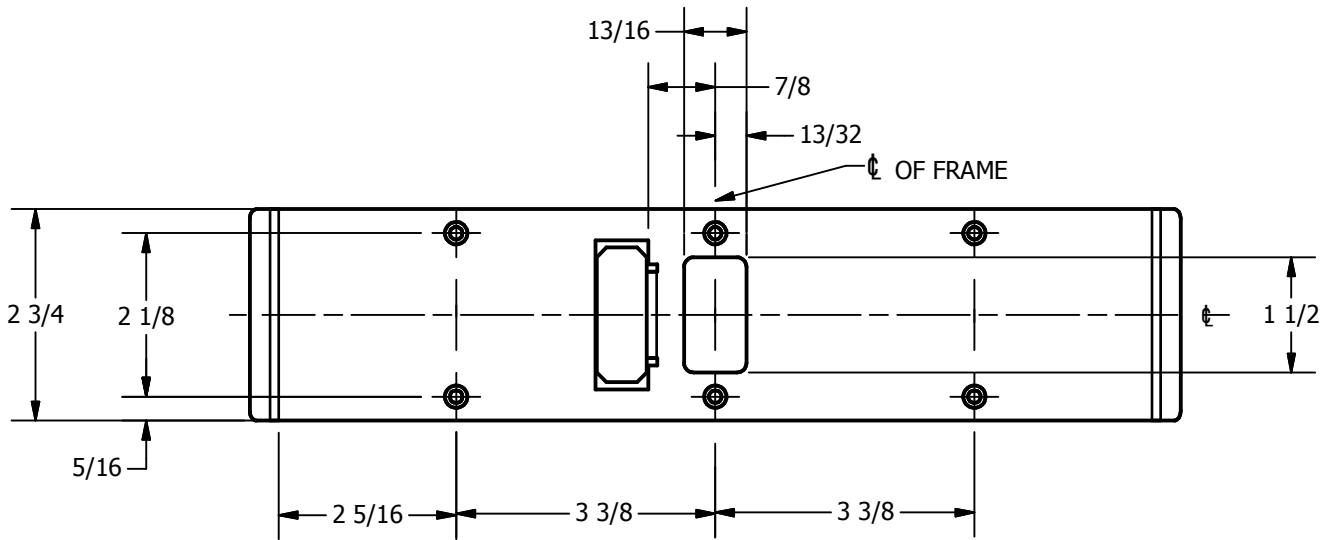

# SP-CR615 CUSTOM DOUBLE LIPPED STRIKE AND RESCUE STOP

FOR 1-3/4" CENTER HUNG DOOR W/ MORTISE LOCK, NO DEADBOLT, 11-3/8" FRAME

**ABH DOOR STOP COVER DIMENSIONS  
MAY NOT MATCH OTHER MANUFACTURERS**

## REINFORCEMENT:

WHEN INSTALLING IN METAL FRAME, REINFORCEMENT IS **NEEDED** WITH THIS PRODUCT, CUSTOMER OR MANUFACTURER TO SUPPLY FRAME REINFORCEMENT WITH LATCH BOLT CLEARANCE

2-5/16  
MIN. CLEARANCE  
FOR DOOR STOP COVER  
CENTERED

1-1/2  
MIN. CLEARANCE  
FOR DOOR STRIKE  
CENTERED

(2) REINFORCEMENT PLATES  
SUPPLIED BY DOOR FRAME  
MANUFACTURER

### NOTE:

1. HORIZONTAL CENTERLINE OF PLATE TO MATCH HORIZONTAL CENTERLINE OF CUTOUT.
2. SCREWS 8-32 X 3/8" UNDERCUT F.H.M.S.
3. R.H. DOOR SHOWN, L.H. OPPOSITE

**CUT-OUT FOR  
METAL JAMB**

ORDER #: \_\_\_\_\_  
ORDER DATE: \_\_\_\_\_  
CUSTOMER: \_\_\_\_\_  
CUSTOMER PO#: \_\_\_\_\_  
MATERIAL: \_\_\_\_\_  
QUANTITY: \_\_\_\_\_