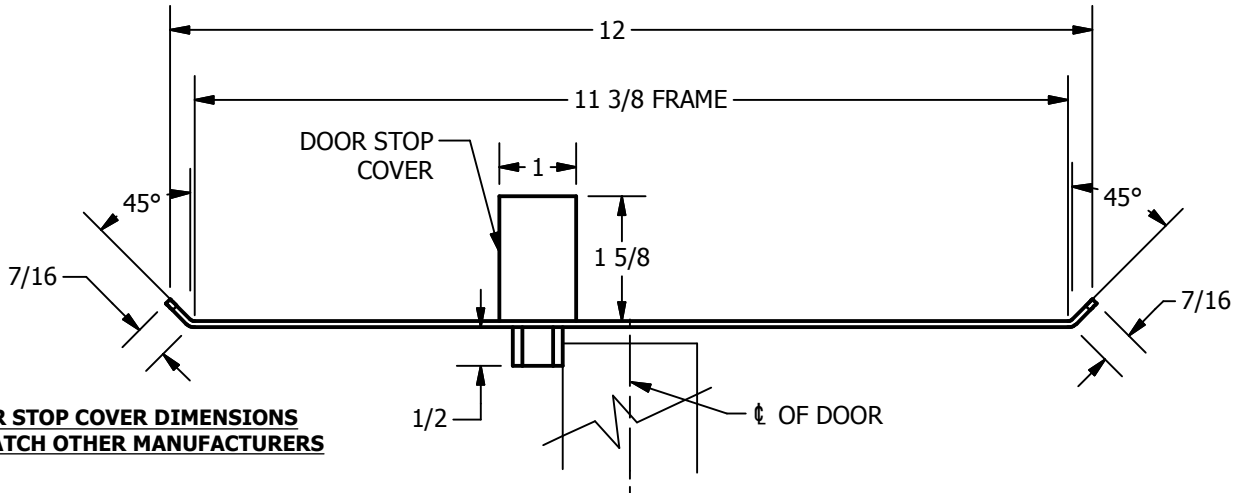

# SP-CR615 CUSTOM DOUBLE LIPPED STRIKE AND RESCUE STOP

FOR 1-3/4" CENTER HUNG DOOR W/ MORTISE LOCK, NO DEADBOLT, 11-3/8" FRAME

**ABH DOOR STOP COVER DIMENSIONS  
MAY NOT MATCH OTHER MANUFACTURERS**

### NOTE:

1. HORIZONTAL CENTERLINE OF PLATE TO MATCH HORIZONTAL CENTERLINE OF CUTOUT.
2. SCREWS 8-32 X 3/8" UNDERCUT F.H.M.S.
3. R.H. DOOR SHOWN, L.H. OPPOSITE

**CUT-OUT FOR  
METAL JAMB**

ORDER #: \_\_\_\_\_  
ORDER DATE: \_\_\_\_\_  
CUSTOMER: \_\_\_\_\_  
CUSTOMER PO#: \_\_\_\_\_  
MATERIAL: \_\_\_\_\_  
QUANTITY: \_\_\_\_\_