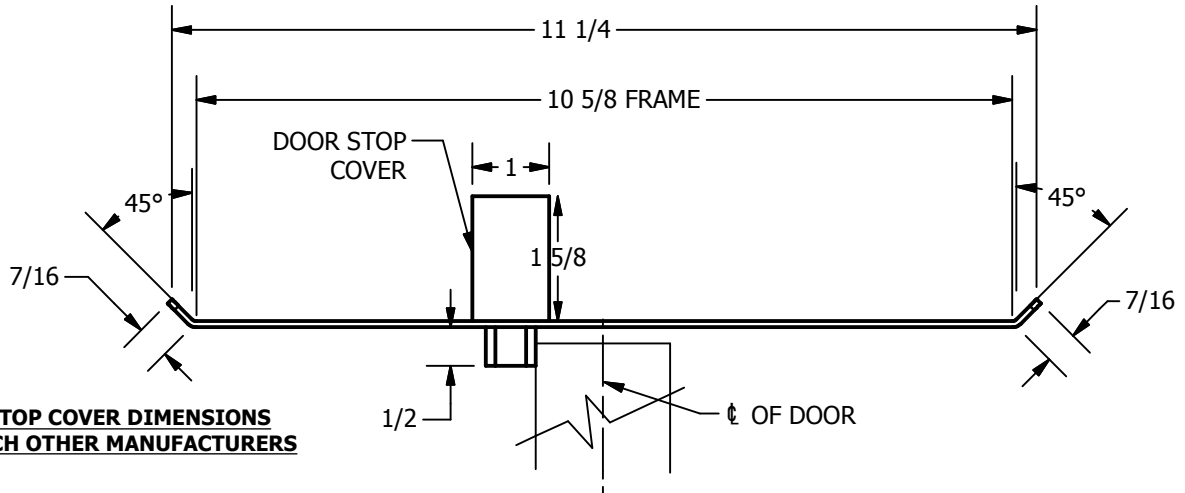

SP-CR609 CUSTOM DOUBLE LIPPED STRIKE AND RESCUE STOP

FOR 1-3/4" CENTER HUNG DOOR W/ MORTISE LOCK, NO DEADBOLT, 10-5/8" FRAME

**ABH DOOR STOP COVER DIMENSIONS
MAY NOT MATCH OTHER MANUFACTURERS**

REINFORCEMENT:

WHEN INSTALLING IN METAL FRAME, REINFORCEMENT IS **NEEDED** WITH THIS PRODUCT, CUSTOMER OR MANUFACTURER TO SUPPLY FRAME REINFORCEMENT WITH LATCH BOLT CLEARANCE

2-5/16
MIN. CLEARANCE
FOR DOOR STOP COVER
CENTERED

(2) REINFORCEMENT PLATES
SUPPLIED BY DOOR FRAME
MANUFACTURER

NOTE:

1. HORIZONTAL CENTERLINE OF PLATE TO MATCH HORIZONTAL CENTERLINE OF CUTOUT.
2. SCREWS 8-32 X 3/8" UNDERCUT F.H.M.S.
3. R.H. DOOR SHOWN, L.H. OPPOSITE