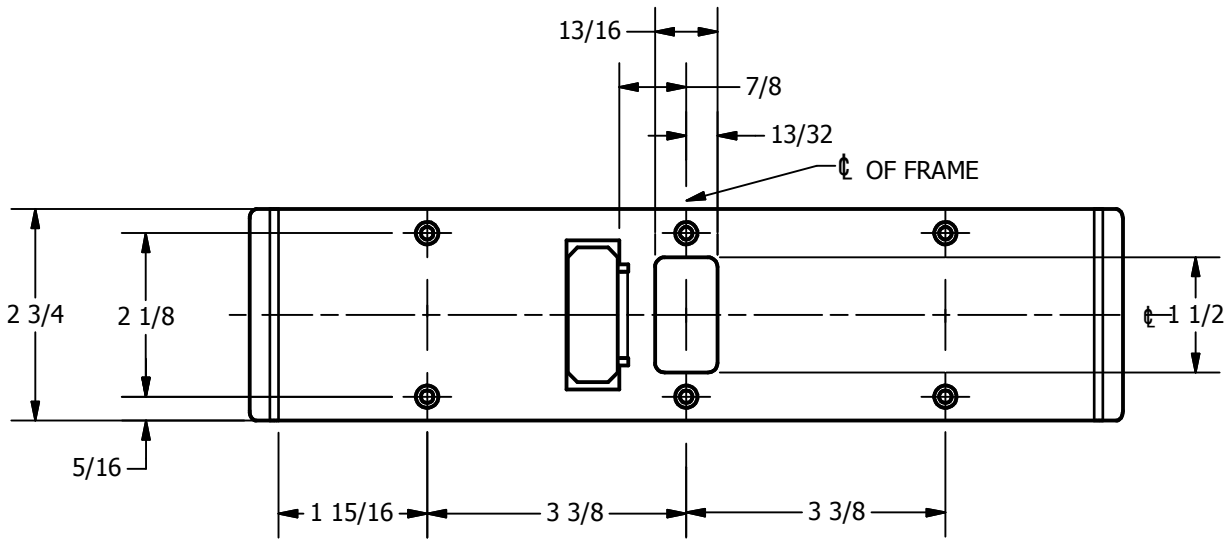

SP-CR609 CUSTOM DOUBLE LIPPED STRIKE AND RESCUE STOP

FOR 1-3/4" CENTER HUNG DOOR W/ MORTISE LOCK, NO DEADBOLT, 10-5/8" FRAME

**ABH DOOR STOP COVER DIMENSIONS
MAY NOT MATCH OTHER MANUFACTURERS**

REINFORCEMENT:

WHEN INSTALLING IN METAL FRAME, REINFORCEMENT IS **NEEDED** WITH THIS PRODUCT, CUSTOMER OR MANUFACTURER TO SUPPLY FRAME REINFORCEMENT WITH LATCH BOLT CLEARANCE

2-5/16
MIN. CLEARANCE
FOR DOOR STOP COVER
CENTERED

(2) REINFORCEMENT PLATES
SUPPLIED BY DOOR FRAME
MANUFACTURER

NOTE:

1. HORIZONTAL CENTERLINE OF PLATE TO MATCH HORIZONTAL CENTERLINE OF CUTOUT.
2. SCREWS 8-32 X 3/8" UNDERCUT F.H.M.S.
3. R.H. DOOR SHOWN, L.H. OPPOSITE