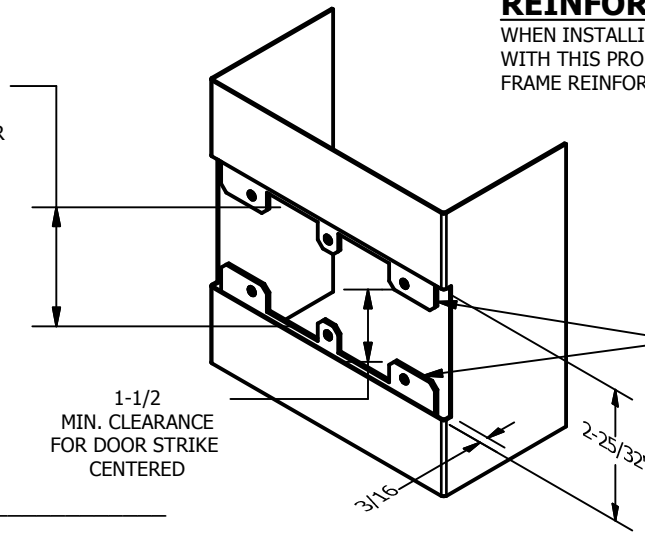

SP-CR609 CUSTOM DOUBLE LIPPED STRIKE AND RESCUE STOP

FOR 1-3/4" CENTER HUNG DOOR W/ MORTISE LOCK, NO DEADBOLT, 10-5/8" FRAME

**ABH DOOR STOP COVER DIMENSIONS
MAY NOT MATCH OTHER MANUFACTURERS**

REINFORCEMENT:

WHEN INSTALLING IN METAL FRAME, REINFORCEMENT IS **NEEDED** WITH THIS PRODUCT, CUSTOMER OR MANUFACTURER TO SUPPLY FRAME REINFORCEMENT WITH LATCH BOLT CLEARANCE

2-5/16
MIN. CLEARANCE
FOR DOOR STOP COVER
CENTERED

(2) REINFORCEMENT PLATES
SUPPLIED BY DOOR FRAME
MANUFACTURER

NOTE:

1. HORIZONTAL CENTERLINE OF PLATE TO MATCH HORIZONTAL CENTERLINE OF CUTOUT.
2. SCREWS 8-32 X 3/8" UNDERCUT F.H.M.S.
3. R.H. DOOR SHOWN, L.H. OPPOSITE