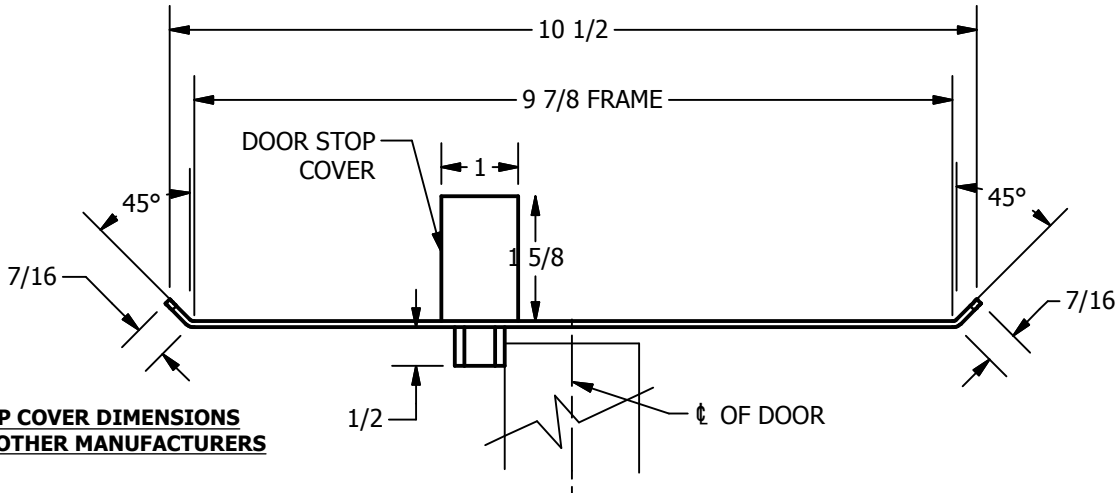

# SP-CR603 CUSTOM DOUBLE LIPPED STRIKE AND RESCUE STOP

FOR 1-3/4" CENTER HUNG DOOR W/ MORTISE LOCK, NO DEADBOLT, 9-7/8" FRAME

**ABH DOOR STOP COVER DIMENSIONS  
MAY NOT MATCH OTHER MANUFACTURERS**

## REINFORCEMENT:

WHEN INSTALLING IN METAL FRAME, REINFORCEMENT IS **NEEDED** WITH THIS PRODUCT, CUSTOMER OR MANUFACTURER TO SUPPLY FRAME REINFORCEMENT WITH LATCH BOLT CLEARANCE

2-5/16  
MIN. CLEARANCE  
FOR DOOR STOP COVER  
CENTERED

## NOTE:

1. HORIZONTAL CENTERLINE OF PLATE TO MATCH HORIZONTAL CENTERLINE OF CUTOUT.
2. SCREWS 8-32 X 3/8" UNDERCUT F.H.M.S.
3. R.H. DOOR SHOWN, L.H. OPPOSITE

**CUT-OUT FOR  
METAL JAMB**

ORDER #: \_\_\_\_\_  
ORDER DATE: \_\_\_\_\_  
CUSTOMER: \_\_\_\_\_  
CUSTOMER PO#: \_\_\_\_\_  
MATERIAL: \_\_\_\_\_  
QUANTITY: \_\_\_\_\_