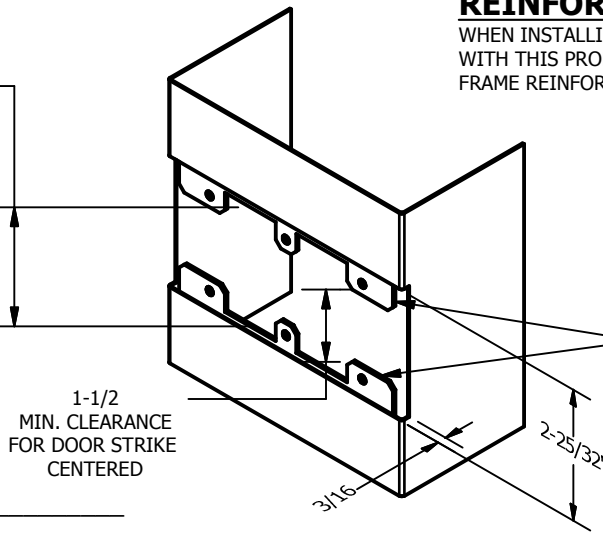

# SP-CR603 CUSTOM DOUBLE LIPPED STRIKE AND RESCUE STOP

FOR 1-3/4" CENTER HUNG DOOR W/ MORTISE LOCK, NO DEADBOLT, 9-7/8" FRAME

**ABH DOOR STOP COVER DIMENSIONS  
MAY NOT MATCH OTHER MANUFACTURERS**

## REINFORCEMENT:

WHEN INSTALLING IN METAL FRAME, REINFORCEMENT IS **NEEDED** WITH THIS PRODUCT, CUSTOMER OR MANUFACTURER TO SUPPLY FRAME REINFORCEMENT WITH LATCH BOLT CLEARANCE

2-5/16  
MIN. CLEARANCE  
FOR DOOR STOP COVER  
CENTERED

1-1/2  
MIN. CLEARANCE  
FOR DOOR STRIKE  
CENTERED

(2) REINFORCEMENT PLATES  
SUPPLIED BY DOOR FRAME  
MANUFACTURER

## NOTE:

1. HORIZONTAL CENTERLINE OF PLATE TO MATCH HORIZONTAL CENTERLINE OF CUTOUT.
2. SCREWS 8-32 X 3/8" UNDERCUT F.H.M.S.
3. R.H. DOOR SHOWN, L.H. OPPOSITE

**CUT-OUT FOR  
METAL JAMB**

ORDER #: \_\_\_\_\_  
ORDER DATE: \_\_\_\_\_  
CUSTOMER: \_\_\_\_\_  
CUSTOMER PO#: \_\_\_\_\_  
MATERIAL: \_\_\_\_\_  
QUANTITY: \_\_\_\_\_