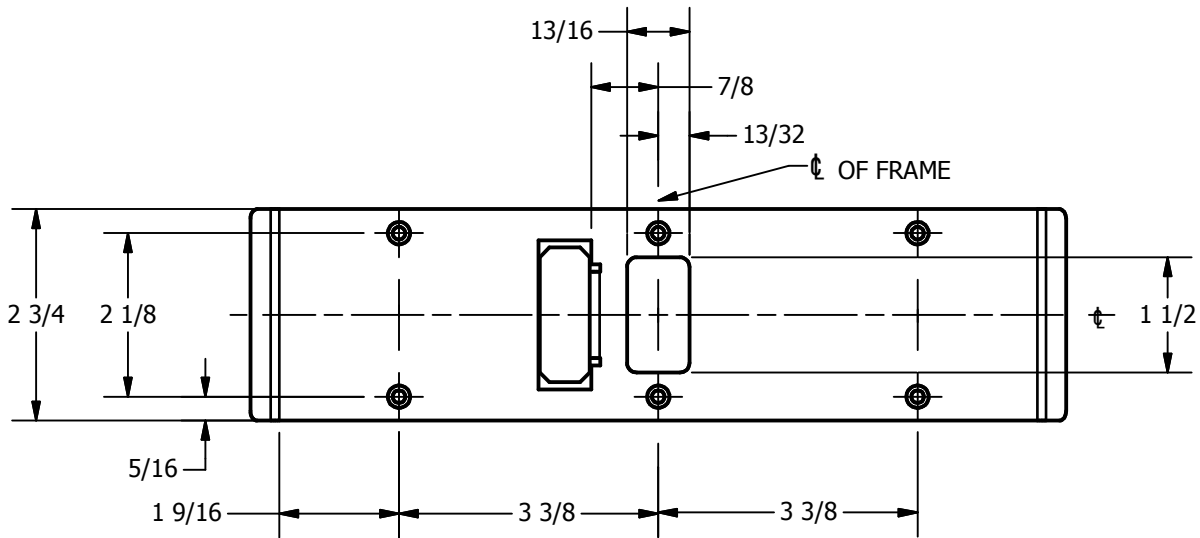

# SP-CR603 CUSTOM DOUBLE LIPPED STRIKE AND RESCUE STOP

FOR 1-3/4" CENTER HUNG DOOR W/ MORTISE LOCK, NO DEADBOLT, 9-7/8" FRAME

**ABH DOOR STOP COVER DIMENSIONS  
MAY NOT MATCH OTHER MANUFACTURERS**

## REINFORCEMENT:

WHEN INSTALLING IN METAL FRAME, REINFORCEMENT IS **NEEDED** WITH THIS PRODUCT, CUSTOMER OR MANUFACTURER TO SUPPLY FRAME REINFORCEMENT WITH LATCH BOLT CLEARANCE

2-5/16  
MIN. CLEARANCE  
FOR DOOR STOP COVER  
CENTERED

1-1/2  
MIN. CLEARANCE  
FOR DOOR STRIKE  
CENTERED

(2) REINFORCEMENT PLATES  
SUPPLIED BY DOOR FRAME  
MANUFACTURER

## NOTE:

1. HORIZONTAL CENTERLINE OF PLATE TO MATCH HORIZONTAL CENTERLINE OF CUTOUT.
2. SCREWS 8-32 X 3/8" UNDERCUT F.H.M.S.
3. R.H. DOOR SHOWN, L.H. OPPOSITE

**CUT-OUT FOR  
METAL JAMB**

ORDER #: \_\_\_\_\_  
ORDER DATE: \_\_\_\_\_  
CUSTOMER: \_\_\_\_\_  
CUSTOMER PO#: \_\_\_\_\_  
MATERIAL: \_\_\_\_\_  
QUANTITY: \_\_\_\_\_