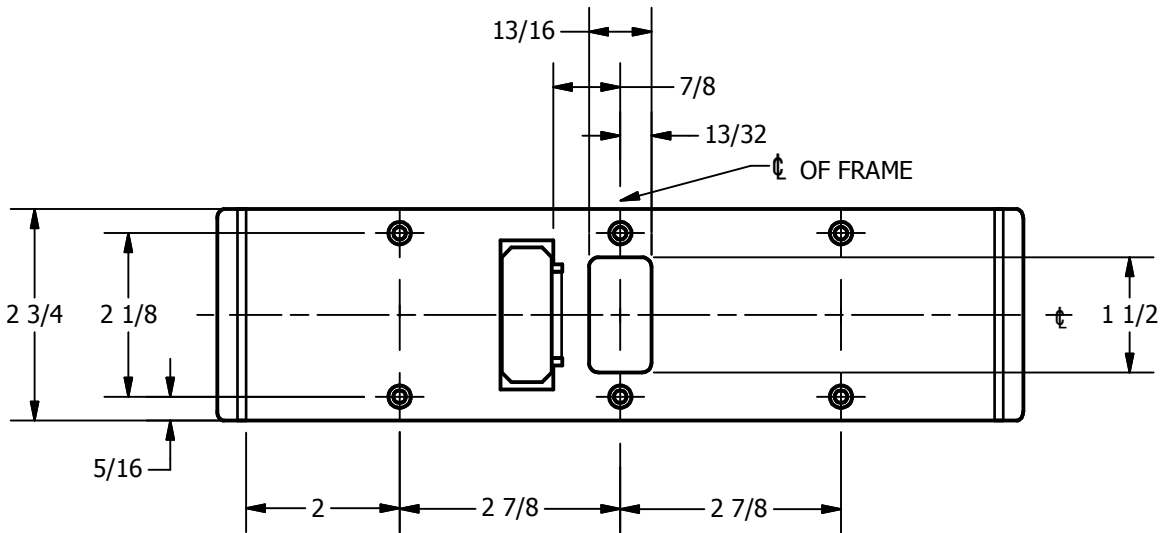

SP-CR602 CUSTOM DOUBLE LIPPED STRIKE AND RESCUE STOP

FOR 1-3/4" CENTER HUNG DOOR W/ MORTISE LOCK, NO DEADBOLT, 9-3/4" FRAME

**ABH DOOR STOP COVER DIMENSIONS
MAY NOT MATCH OTHER MANUFACTURERS**

REINFORCEMENT:

WHEN INSTALLING IN METAL FRAME, REINFORCEMENT IS **NEEDED** WITH THIS PRODUCT, CUSTOMER OR MANUFACTURER TO SUPPLY FRAME REINFORCEMENT WITH LATCH BOLT CLEARANCE

2-5/16
MIN. CLEARANCE
FOR DOOR STOP COVER
CENTERED

1-1/2
MIN. CLEARANCE
FOR DOOR STRIKE
CENTERED

(2) REINFORCEMENT PLATES
SUPPLIED BY DOOR FRAME
MANUFACTURER

NOTE:

1. HORIZONTAL CENTERLINE OF PLATE TO MATCH HORIZONTAL CENTERLINE OF CUTOUT.
2. SCREWS 8-32 X 3/8" UNDERCUT F.H.M.S.
3. R.H. DOOR SHOWN, L.H. OPPOSITE