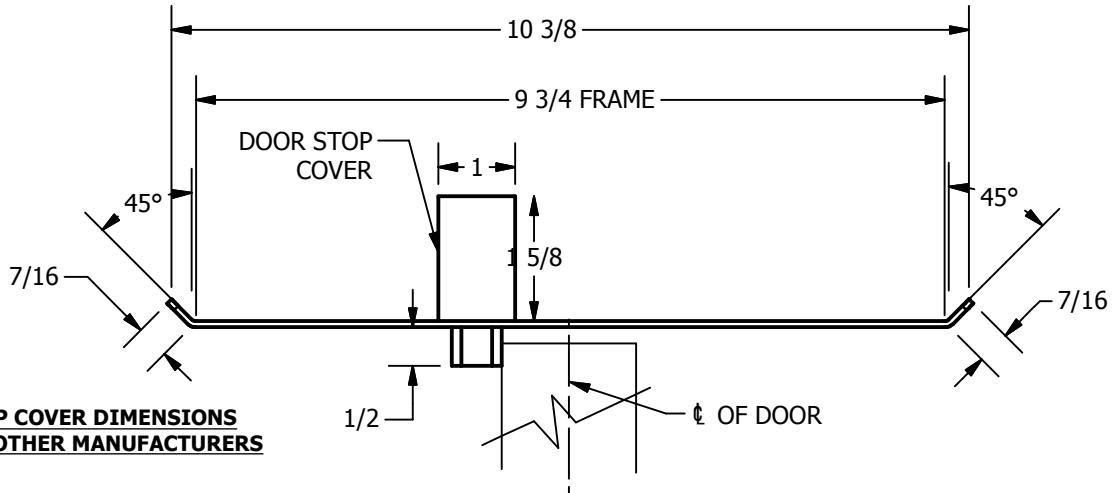

SP-CR602 CUSTOM DOUBLE LIPPED STRIKE AND RESCUE STOP

FOR 1-3/4" CENTER HUNG DOOR W/ MORTISE LOCK, NO DEADBOLT, 9-3/4" FRAME

**ABH DOOR STOP COVER DIMENSIONS
MAY NOT MATCH OTHER MANUFACTURERS**

REINFORCEMENT:

WHEN INSTALLING IN METAL FRAME, REINFORCEMENT IS **NEEDED** WITH THIS PRODUCT, CUSTOMER OR MANUFACTURER TO SUPPLY FRAME REINFORCEMENT WITH LATCH BOLT CLEARANCE

2-5/16
MIN. CLEARANCE
FOR DOOR STOP COVER
CENTERED

1-1/2
MIN. CLEARANCE
FOR DOOR STRIKE
CENTERED

(2) REINFORCEMENT PLATES
SUPPLIED BY DOOR FRAME
MANUFACTURER

NOTE:

1. HORIZONTAL CENTERLINE OF PLATE TO MATCH HORIZONTAL CENTERLINE OF CUTOUT.
2. SCREWS 8-32 X 3/8" UNDERCUT F.H.M.S.
3. R.H. DOOR SHOWN, L.H. OPPOSITE