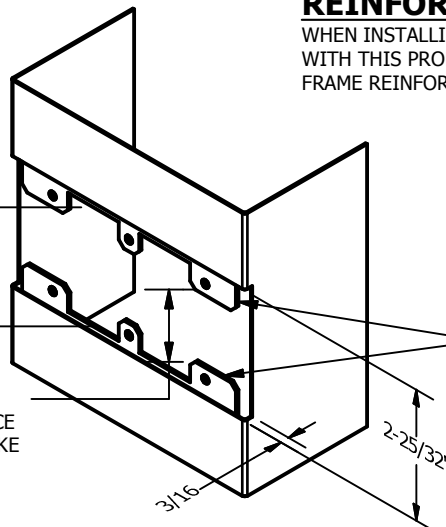

SP-CR602 CUSTOM DOUBLE LIPPED STRIKE AND RESCUE STOP

FOR 1-3/4" CENTER HUNG DOOR W/ MORTISE LOCK, NO DEADBOLT, 9-3/4" FRAME

**ABH DOOR STOP COVER DIMENSIONS
MAY NOT MATCH OTHER MANUFACTURERS**

REINFORCEMENT:

WHEN INSTALLING IN METAL FRAME, REINFORCEMENT IS **NEEDED** WITH THIS PRODUCT, CUSTOMER OR MANUFACTURER TO SUPPLY FRAME REINFORCEMENT WITH LATCH BOLT CLEARANCE

2-5/16
MIN. CLEARANCE
FOR DOOR STOP COVER
CENTERED

1-1/2
MIN. CLEARANCE
FOR DOOR STRIKE
CENTERED

(2) REINFORCEMENT PLATES
SUPPLIED BY DOOR FRAME
MANUFACTURER

NOTE:

1. HORIZONTAL CENTERLINE OF PLATE TO MATCH HORIZONTAL CENTERLINE OF CUTOUT.
2. SCREWS 8-32 X 3/8" UNDERCUT F.H.M.S.
3. R.H. DOOR SHOWN, L.H. OPPOSITE