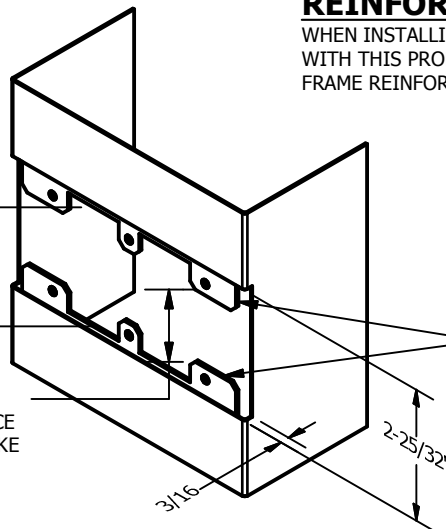

REINFORCEMENT:

WHEN INSTALLING IN METAL FRAME, REINFORCEMENT IS **NEEDED** WITH THIS PRODUCT, CUSTOMER OR MANUFACTURER TO SUPPLY FRAME REINFORCEMENT WITH LATCH BOLT CLEARANCE

2-5/16
MIN. CLEARANCE
FOR DOOR STOP COVER
CENTERED

1-1/2
MIN. CLEARANCE
FOR DOOR STRIKE
CENTERED