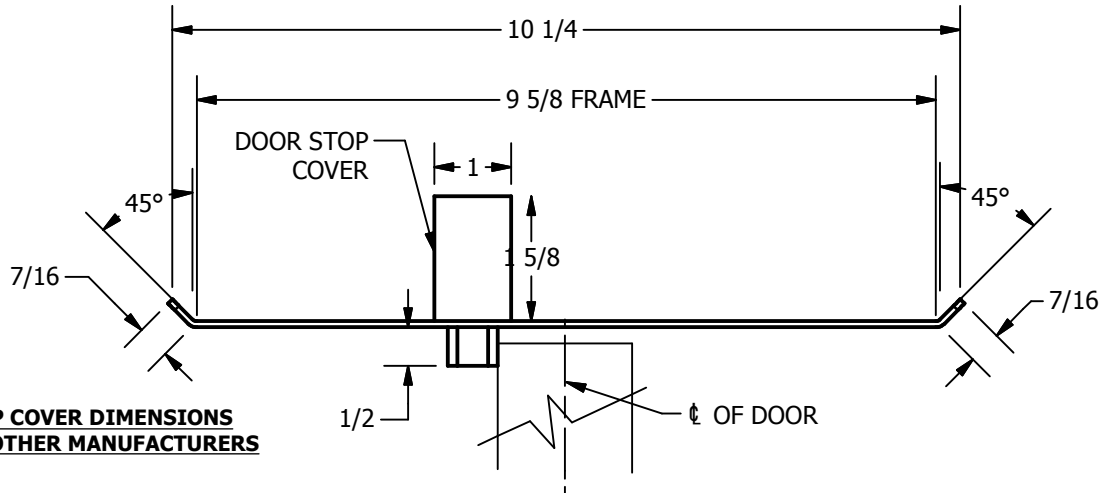

# SP-CR601 CUSTOM DOUBLE LIPPED STRIKE AND RESCUE STOP

FOR 1-3/4" CENTER HUNG DOOR W/ MORTISE LOCK, NO DEADBOLT, 9-5/8" FRAME

**ABH DOOR STOP COVER DIMENSIONS  
MAY NOT MATCH OTHER MANUFACTURERS**

## REINFORCEMENT:

WHEN INSTALLING IN METAL FRAME, REINFORCEMENT IS **NEEDED** WITH THIS PRODUCT, CUSTOMER OR MANUFACTURER TO SUPPLY FRAME REINFORCEMENT WITH LATCH BOLT CLEARANCE

2-5/16  
MIN. CLEARANCE  
FOR DOOR STOP COVER  
CENTERED

### NOTE:

1. HORIZONTAL CENTERLINE OF PLATE TO MATCH HORIZONTAL CENTERLINE OF CUTOUT.
2. SCREWS 8-32 X 3/8" UNDERCUT F.H.M.S.
3. R.H. DOOR SHOWN, L.H. OPPOSITE

**CUT-OUT FOR  
METAL JAMB**

ORDER #: \_\_\_\_\_  
ORDER DATE: \_\_\_\_\_  
CUSTOMER: \_\_\_\_\_  
CUSTOMER PO#: \_\_\_\_\_  
MATERIAL: \_\_\_\_\_  
QUANTITY: \_\_\_\_\_