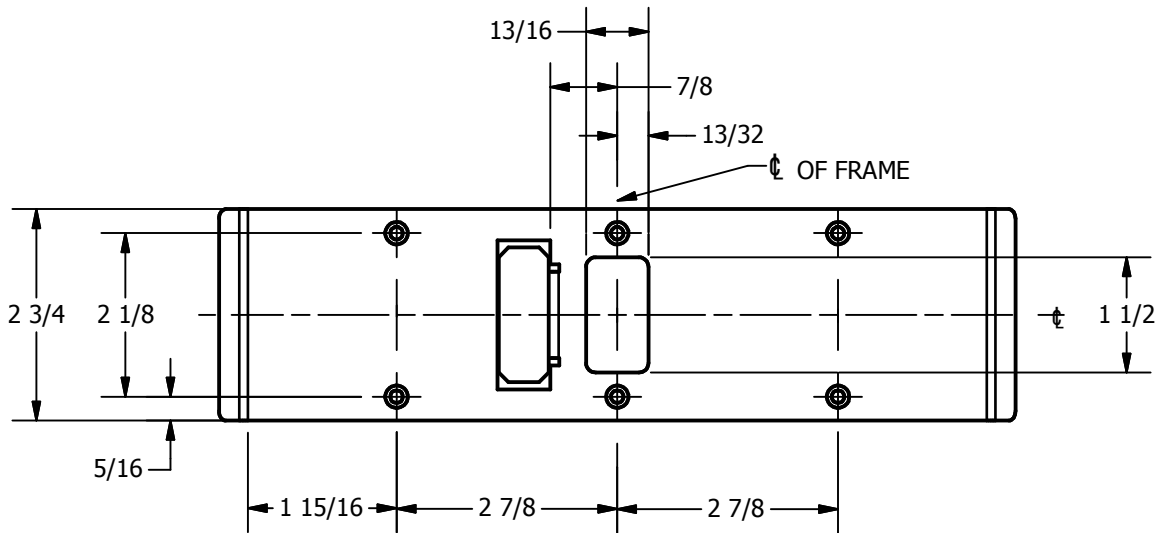

# SP-CR601 CUSTOM DOUBLE LIPPED STRIKE AND RESCUE STOP

FOR 1-3/4" CENTER HUNG DOOR W/ MORTISE LOCK, NO DEADBOLT, 9-5/8" FRAME

**ABH DOOR STOP COVER DIMENSIONS  
MAY NOT MATCH OTHER MANUFACTURERS**

## REINFORCEMENT:

WHEN INSTALLING IN METAL FRAME, REINFORCEMENT IS **NEEDED** WITH THIS PRODUCT, CUSTOMER OR MANUFACTURER TO SUPPLY FRAME REINFORCEMENT WITH LATCH BOLT CLEARANCE

2-5/16  
MIN. CLEARANCE  
FOR DOOR STOP COVER  
CENTERED

1-1/2  
MIN. CLEARANCE  
FOR DOOR STRIKE  
CENTERED

(2) REINFORCEMENT PLATES  
SUPPLIED BY DOOR FRAME  
MANUFACTURER

### NOTE:

1. HORIZONTAL CENTERLINE OF PLATE TO MATCH HORIZONTAL CENTERLINE OF CUTOUT.
2. SCREWS 8-32 X 3/8" UNDERCUT F.H.M.S.
3. R.H. DOOR SHOWN, L.H. OPPOSITE

**CUT-OUT FOR  
METAL JAMB**

ORDER #: \_\_\_\_\_  
ORDER DATE: \_\_\_\_\_  
CUSTOMER: \_\_\_\_\_  
CUSTOMER PO#: \_\_\_\_\_  
MATERIAL: \_\_\_\_\_  
QUANTITY: \_\_\_\_\_