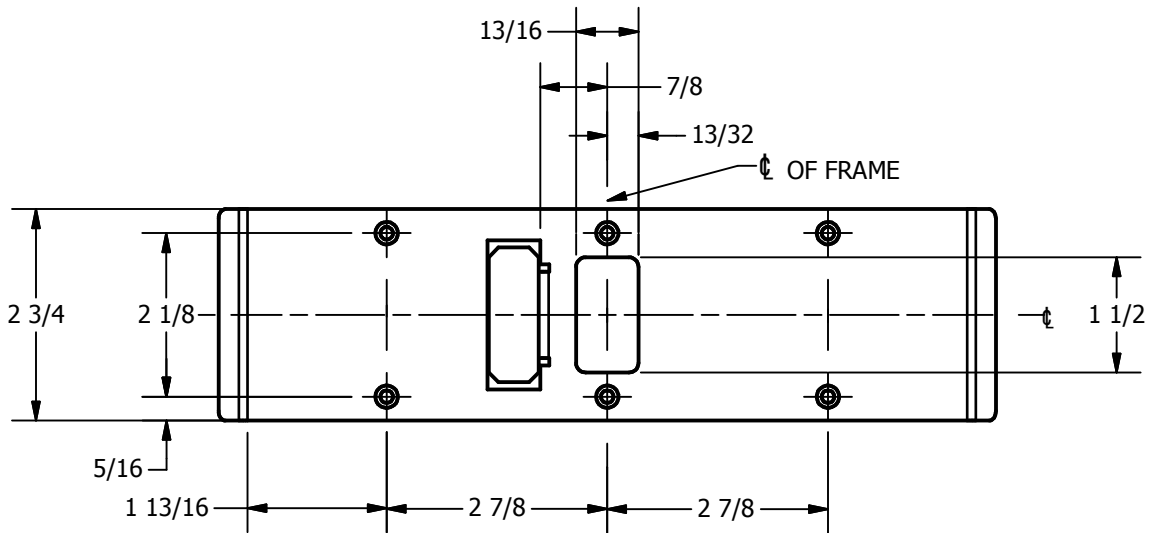

# SP-CR599 CUSTOM DOUBLE LIPPED STRIKE AND RESCUE STOP

FOR 1-3/4" CENTER HUNG DOOR W/ MORTISE LOCK, NO DEADBOLT, 9-3/8" FRAME

**ABH DOOR STOP COVER DIMENSIONS  
MAY NOT MATCH OTHER MANUFACTURERS**

## REINFORCEMENT:

WHEN INSTALLING IN METAL FRAME, REINFORCEMENT IS **NEEDED** WITH THIS PRODUCT, CUSTOMER OR MANUFACTURER TO SUPPLY FRAME REINFORCEMENT WITH LATCH BOLT CLEARANCE

2-5/16  
MIN. CLEARANCE  
FOR DOOR STOP COVER  
CENTERED

1-1/2  
MIN. CLEARANCE  
FOR DOOR STRIKE  
CENTERED

(2) REINFORCEMENT PLATES  
SUPPLIED BY DOOR FRAME  
MANUFACTURER

### NOTE:

1. HORIZONTAL CENTERLINE OF PLATE TO MATCH HORIZONTAL CENTERLINE OF CUTOUT.
2. SCREWS 8-32 X 3/8" UNDERCUT F.H.M.S.
3. R.H. DOOR SHOWN, L.H. OPPOSITE

**CUT-OUT FOR  
METAL JAMB**

ORDER #: \_\_\_\_\_  
ORDER DATE: \_\_\_\_\_  
CUSTOMER: \_\_\_\_\_  
CUSTOMER PO#: \_\_\_\_\_  
MATERIAL: \_\_\_\_\_  
QUANTITY: \_\_\_\_\_