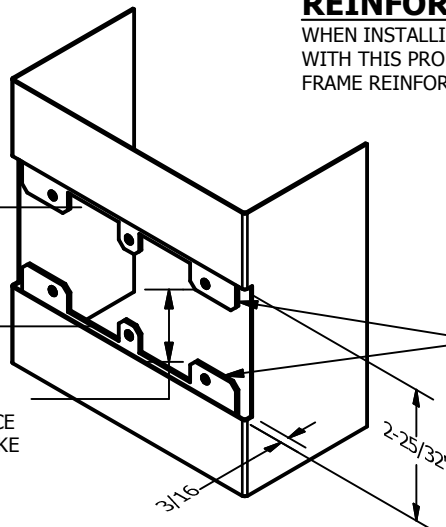

REINFORCEMENT:

WHEN INSTALLING IN METAL FRAME, REINFORCEMENT IS **NEEDED** WITH THIS PRODUCT, CUSTOMER OR MANUFACTURER TO SUPPLY FRAME REINFORCEMENT WITH LATCH BOLT CLEARANCE

2-5/16
MIN. CLEARANCE
FOR DOOR STOP COVER
CENTERED

1-1/2
MIN. CLEARANCE
FOR DOOR STRIKE
CENTERED