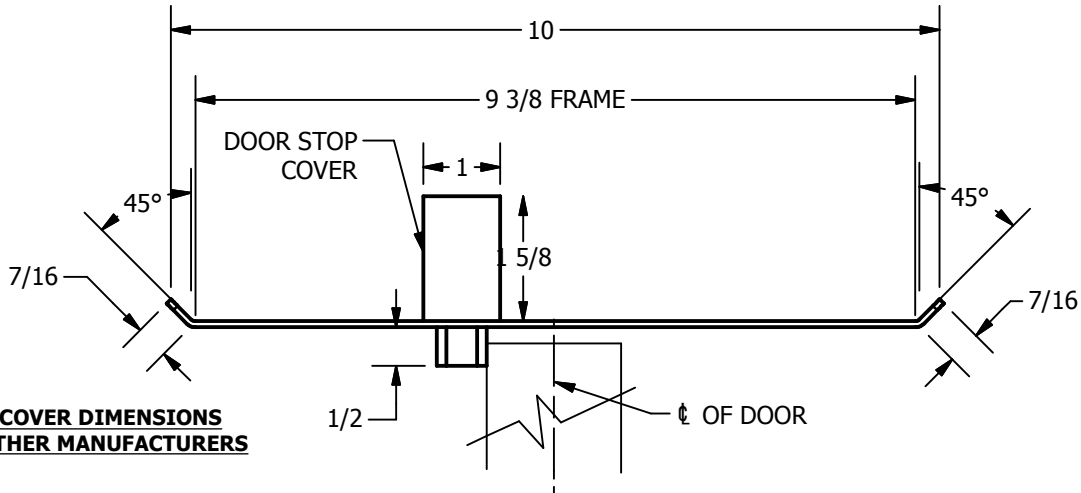

# SP-CR599 CUSTOM DOUBLE LIPPED STRIKE AND RESCUE STOP

FOR 1-3/4" CENTER HUNG DOOR W/ MORTISE LOCK, NO DEADBOLT, 9-3/8" FRAME

**ABH DOOR STOP COVER DIMENSIONS  
MAY NOT MATCH OTHER MANUFACTURERS**

## REINFORCEMENT:

WHEN INSTALLING IN METAL FRAME, REINFORCEMENT IS **NEEDED** WITH THIS PRODUCT, CUSTOMER OR MANUFACTURER TO SUPPLY FRAME REINFORCEMENT WITH LATCH BOLT CLEARANCE

2-5/16  
MIN. CLEARANCE  
FOR DOOR STOP COVER  
CENTERED

### NOTE:

1. HORIZONTAL CENTERLINE OF PLATE TO MATCH HORIZONTAL CENTERLINE OF CUTOUT.
2. SCREWS 8-32 X 3/8" UNDERCUT F.H.M.S.
3. R.H. DOOR SHOWN, L.H. OPPOSITE

**CUT-OUT FOR  
METAL JAMB**

ORDER #: \_\_\_\_\_  
ORDER DATE: \_\_\_\_\_  
CUSTOMER: \_\_\_\_\_  
CUSTOMER PO#: \_\_\_\_\_  
MATERIAL: \_\_\_\_\_  
QUANTITY: \_\_\_\_\_