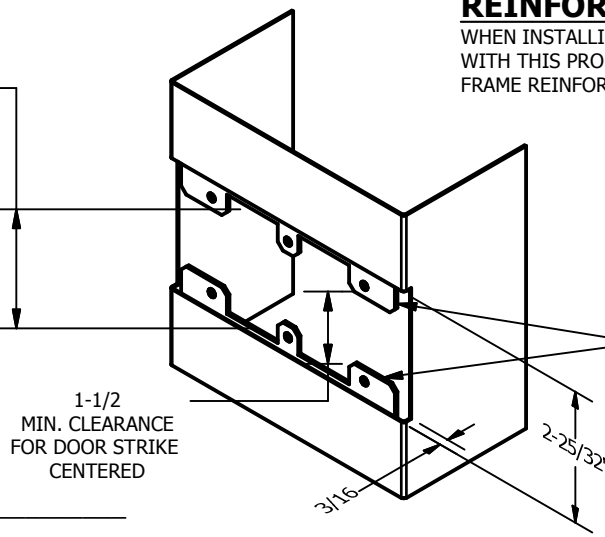

SP-CR597 CUSTOM DOUBLE LIPPED STRIKE AND RESCUE STOP

FOR 1-3/4" CENTER HUNG DOOR W/ MORTISE LOCK, NO DEADBOLT, 9-1/8" FRAME

**ABH DOOR STOP COVER DIMENSIONS
MAY NOT MATCH OTHER MANUFACTURERS**

REINFORCEMENT:

WHEN INSTALLING IN METAL FRAME, REINFORCEMENT IS **NEEDED** WITH THIS PRODUCT, CUSTOMER OR MANUFACTURER TO SUPPLY FRAME REINFORCEMENT WITH LATCH BOLT CLEARANCE

2-5/16
MIN. CLEARANCE
FOR DOOR STOP COVER
CENTERED

(2) REINFORCEMENT PLATES
SUPPLIED BY DOOR FRAME
MANUFACTURER

NOTE:

1. HORIZONTAL CENTERLINE OF PLATE TO MATCH HORIZONTAL CENTERLINE OF CUTOUT.
2. SCREWS 8-32 X 3/8" UNDERCUT F.H.M.S.
3. R.H. DOOR SHOWN, L.H. OPPOSITE