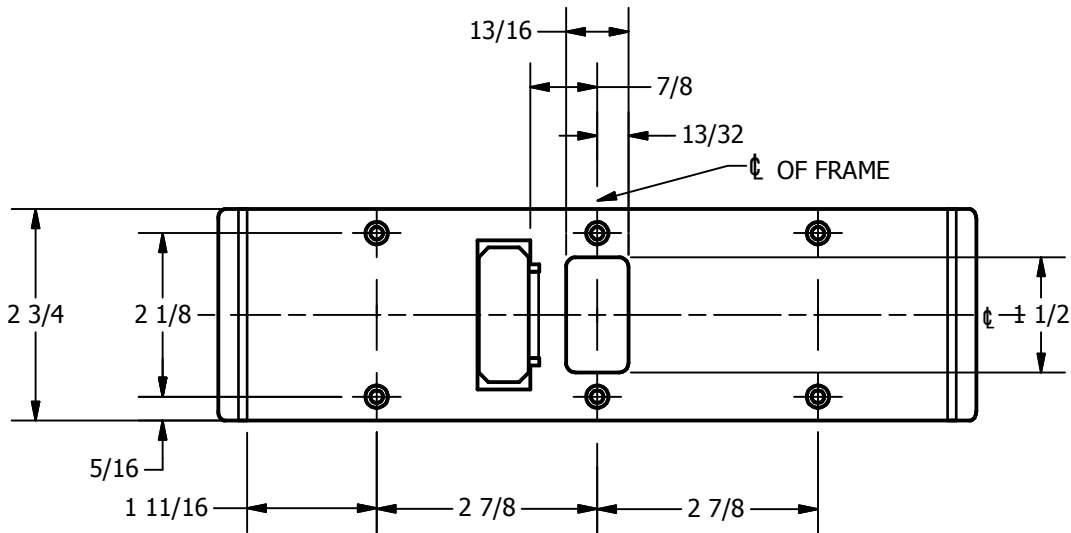

SP-CR597 CUSTOM DOUBLE LIPPED STRIKE AND RESCUE STOP

FOR 1-3/4" CENTER HUNG DOOR W/ MORTISE LOCK, NO DEADBOLT, 9-1/8" FRAME

**ABH DOOR STOP COVER DIMENSIONS
MAY NOT MATCH OTHER MANUFACTURERS**

REINFORCEMENT:

WHEN INSTALLING IN METAL FRAME, REINFORCEMENT IS **NEEDED** WITH THIS PRODUCT, CUSTOMER OR MANUFACTURER TO SUPPLY FRAME REINFORCEMENT WITH LATCH BOLT CLEARANCE

2-5/16
MIN. CLEARANCE
FOR DOOR STOP COVER
CENTERED

(2) REINFORCEMENT PLATES
SUPPLIED BY DOOR FRAME
MANUFACTURER

NOTE:

1. HORIZONTAL CENTERLINE OF PLATE TO MATCH HORIZONTAL CENTERLINE OF CUTOUT.
2. SCREWS 8-32 X 3/8" UNDERCUT F.H.M.S.
3. R.H. DOOR SHOWN, L.H. OPPOSITE