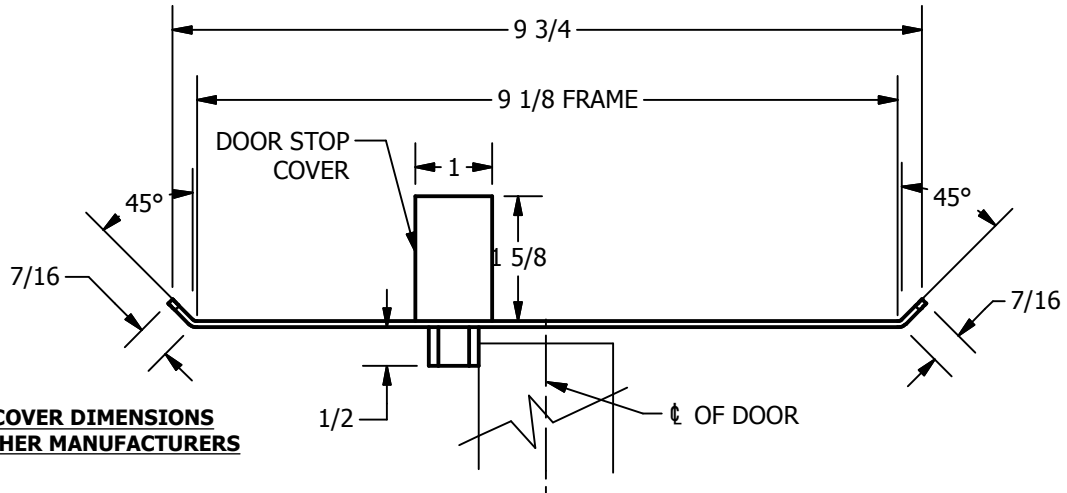

SP-CR597 CUSTOM DOUBLE LIPPED STRIKE AND RESCUE STOP

FOR 1-3/4" CENTER HUNG DOOR W/ MORTISE LOCK, NO DEADBOLT, 9-1/8" FRAME

**ABH DOOR STOP COVER DIMENSIONS
MAY NOT MATCH OTHER MANUFACTURERS**

REINFORCEMENT:

WHEN INSTALLING IN METAL FRAME, REINFORCEMENT IS **NEEDED** WITH THIS PRODUCT, CUSTOMER OR MANUFACTURER TO SUPPLY FRAME REINFORCEMENT WITH LATCH BOLT CLEARANCE

2-5/16
MIN. CLEARANCE
FOR DOOR STOP COVER
CENTERED

(2) REINFORCEMENT PLATES
SUPPLIED BY DOOR FRAME
MANUFACTURER

NOTE:

1. HORIZONTAL CENTERLINE OF PLATE TO MATCH HORIZONTAL CENTERLINE OF CUTOUT.
2. SCREWS 8-32 X 3/8" UNDERCUT F.H.M.S.
3. R.H. DOOR SHOWN, L.H. OPPOSITE